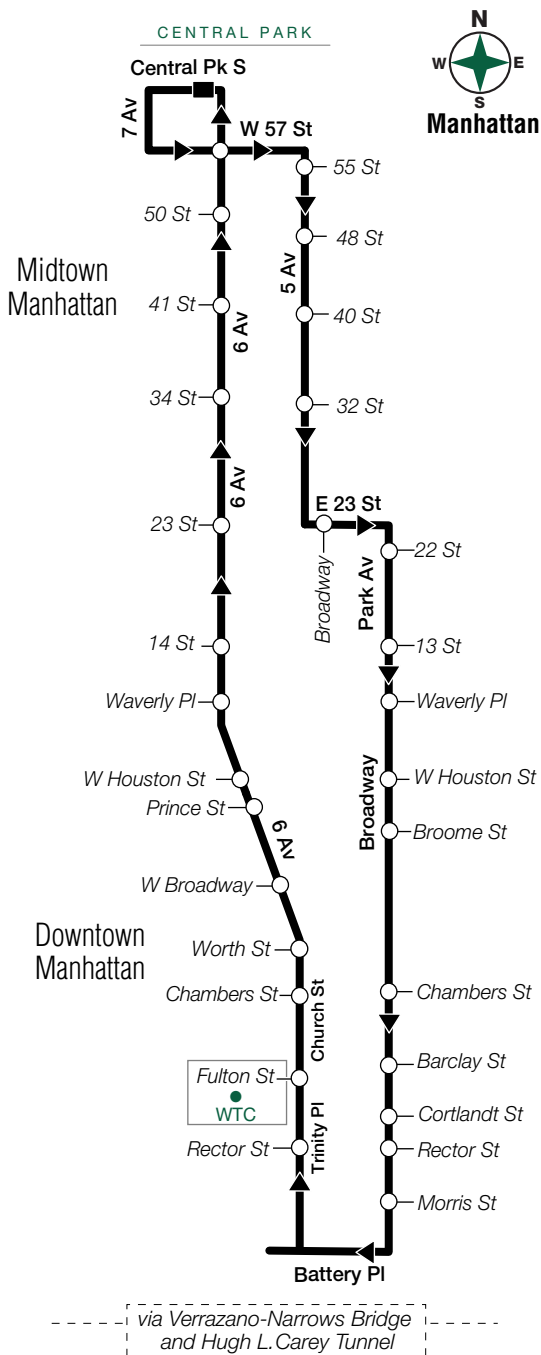

SIM1c Off-Peak, Weekend, and Overnight Midtown Manhattan