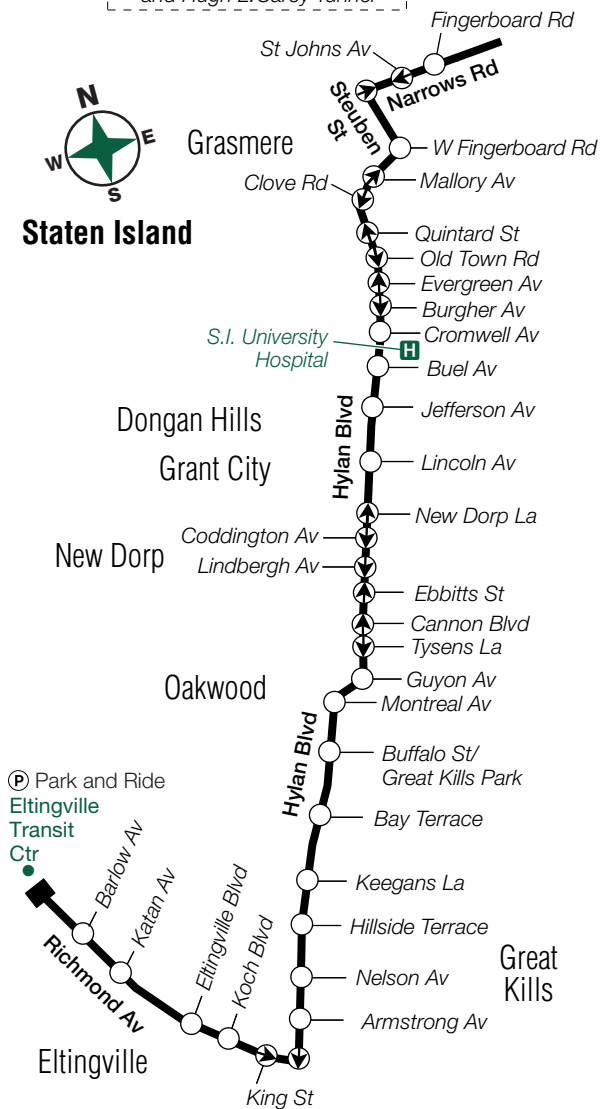

SIM1/SIM1c Staten Island

via Verrazano-Narrows Bridge and Hugh L. Carey Tunnel

Staten Island

SIM001a19108

SIM1/SIM1c MAP LEGEND

- Terminal
- Point of Interest
- Express Stop
- Stops in direction indicated