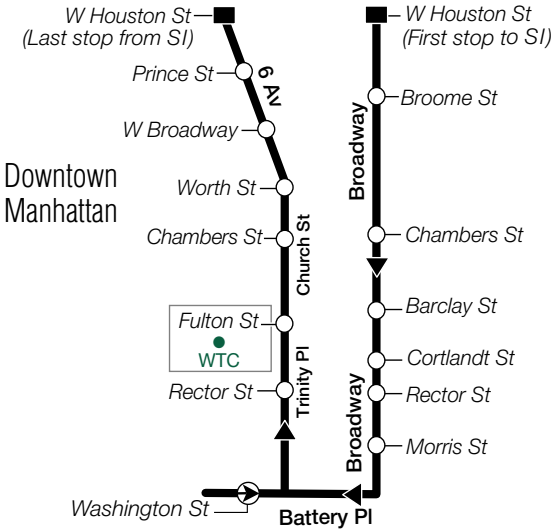

# SIM1 Weekday Peak Downtown Manhattan

Manhattan

--- via Verrazano-Narrows Bridge and Hugh L. Carey Tunnel ---