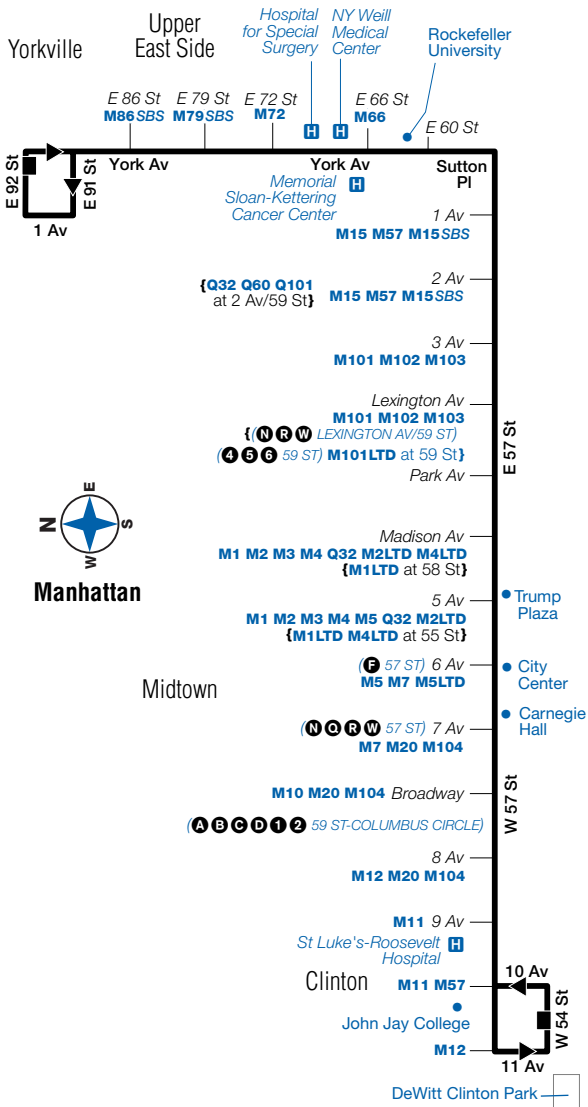

ma031a17080_cs

M31 MAP LEGEND

Local/Limited/SBS Bus Transfers: shown in bold blue type.

Terminal

Point of Interest

(N STATION NAME)

Subway Connection

For Accessible subway stations, travel directions and other information:

Call 511 or visit www.mta.info