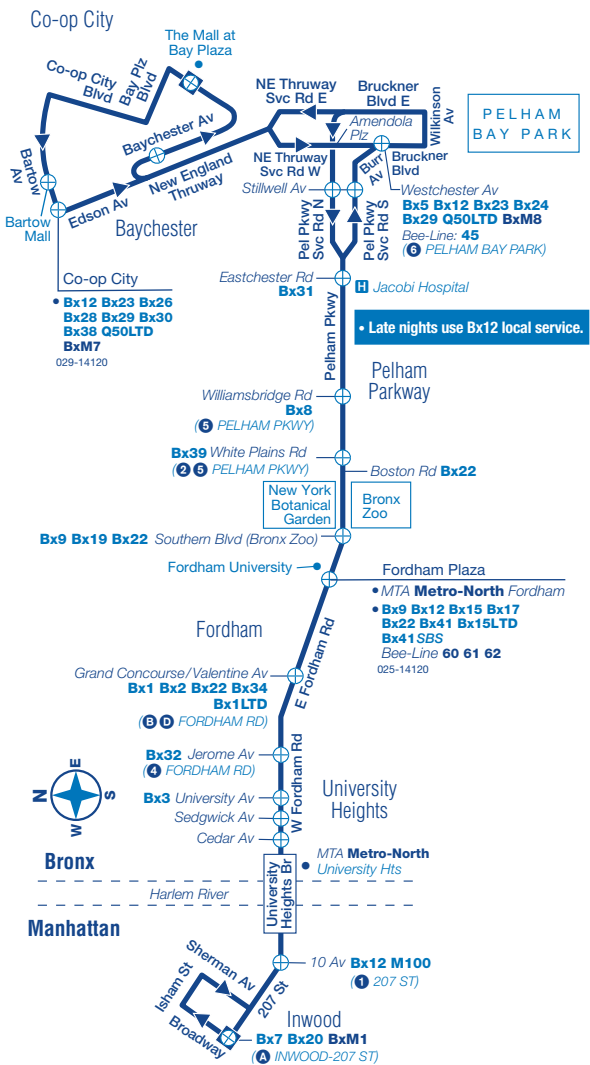

bx012s16334_cs

Bx12+selectbus service MAP LEGEND

Local/Limited/SBS Bus Transfers: shown in bold light blue type.

Express Bus Transfers: shown in bold dark blue type.

+selectbus service

⊕ Terminal

⊕ Stop

MTA Metro-North
Railroad Station

(2) STATION NAME

Subway Connection

Summer only – Bx12
local buses provide service
to Orchard Beach

● Point of Interest

For Accessible subway stations, travel directions
and other information:

Call 511 or visit www.mta.info