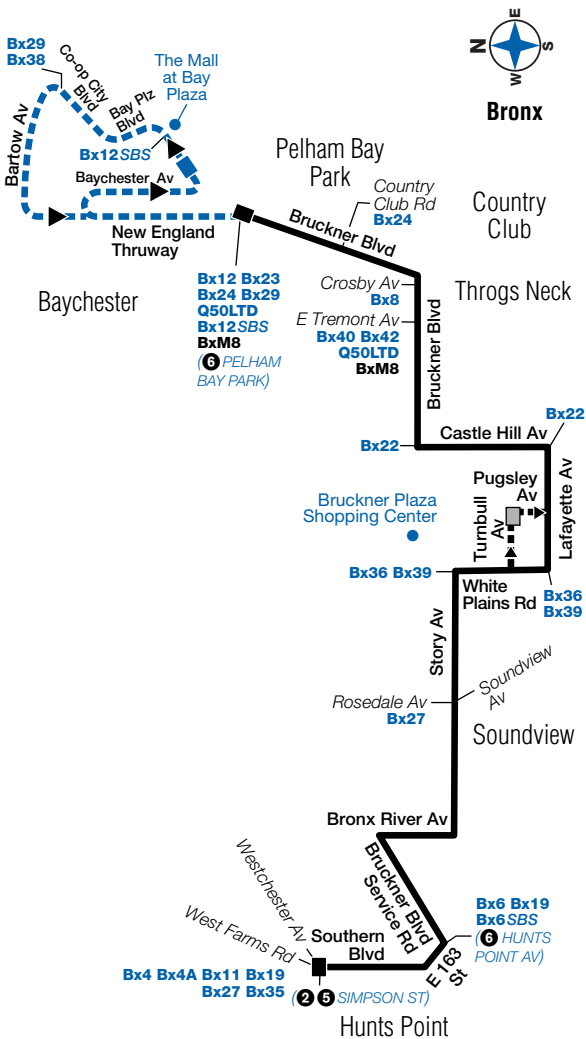

bx005a17212_cs

Bx5 MAP LEGEND

Local/Limited/SBS Bus Transfers: shown in bold blue type.

Express Bus Transfers: shown in bold black type.

■ Terminal

■ Part-time Terminal

■ Weekend Only Terminal

(2) STATION NAME

Subway Connection

■■■■ Part-time Route

■■■ Weekend Only Service

● Point of Interest

For Accessible subway stations, travel directions and other information:

Call 511 or visit www.mta.info