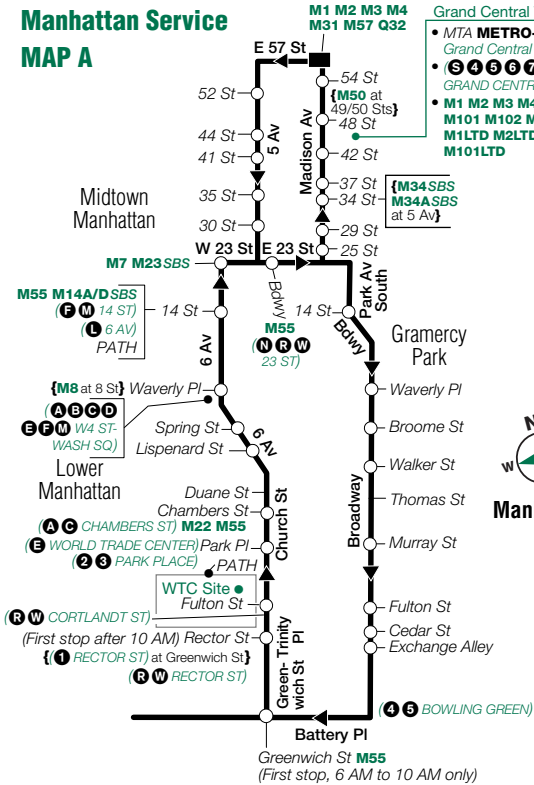

X28 Sunday Service

From Manhattan to Bensonhurst or Sea Gate, Brooklyn

	Midtown Madison Av/ E 57 St	Midtown 5 Av/ 41 St	Midtown 23 St/ Broadway	Lowr Man Bdwy/ Thomas St	Lowr Man Battery Pl/ Greenwich St	Bensonhurst Cropsey Av/ Canal Av	Sea Gate W 37 St / Neptune Av
A	8:35	8:43	8:47	8:59	9:06	9:39	9:48
A	9:35	9:43	9:47	9:59	10:06	10:39	10:48
A	10:35	10:43	10:47	10:59	11:06	11:41	11:50
A	11:35	11:43	11:49	12:01	12:08	12:43	12:52
A	12:25	12:33	12:39	12:51	12:58	1:33	1:41
A	1:15	1:25	1:31	1:48	1:56	2:34	2:42
A	1:50	2:00	2:06	2:23	2:31	3:09	3:17
A	2:20	2:30	2:36	2:53	3:01	3:39	3:47
A	2:50	3:00	3:06	3:23	3:31	4:09	4:18
A	3:20	3:30	3:36	3:53	4:01	4:42	4:51
A	3:50	4:00	4:07	4:25	4:33	5:14	5:23
A	4:20	4:31	4:38	4:56	5:04	5:51	6:00
A	4:50	5:01	5:08	5:27	5:35	6:22	6:29
A	5:20	5:31	5:38	5:57	6:05	6:44	6:51
A	5:50	6:01	6:08	6:26	6:35	7:14	7:21
A	6:20	6:30	6:37	6:55	7:04	7:43	7:52
A	6:50	7:00	7:07	7:25	7:34	8:17	8:26
A	7:25	7:35	7:41	7:55	8:01	8:44	8:53
A	8:05	8:14	8:20	8:34	8:40	9:23	9:32
A	9:05	9:14	9:20	9:34	9:40	10:14	10:23

018-11284

To/from Brooklyn via Hugh L. Carey Tunnel

MAP B

To/from Brooklyn via Hugh L. Carey Tunnel

X28 Lower Manhattan Service

MAP C

To/from Brooklyn via Hugh L. Carey Tunnel

X38 Midtown Manhattan Service

MAP D

To/from Brooklyn via Hugh L. Carey Tunnel

To/from Manhattan via the
Hugh L. Carey Tunnel and the Gowanus Expwy

X28/38 Brooklyn Service

xp028a18358_cs

X28/X38 MAP LEGEND

Local/Limited/SBS Bus Transfers: shown in bold green type.