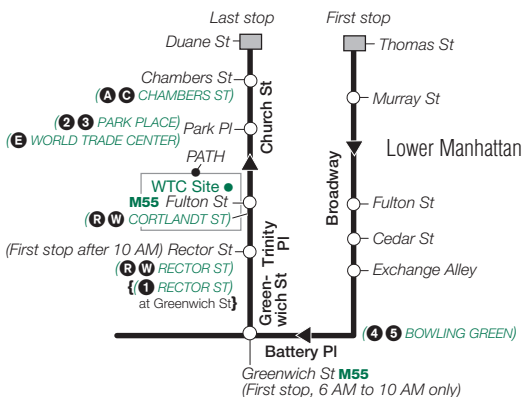

X28 Sunday Service

From Manhattan to Bensonhurst or Sea Gate, Brooklyn

	Midtown Madison Av/ E 57 St	Midtown 5 Av/ 41 St	Midtown 23 St/ Broadway	Lowr Man Bdwy/ Thomas St	Lowr Man Battery Pl/ Greenwich St	Bensonhurst Cropsey Av/ Canal Av	Sea Gate W 37 St / Neptune Av
A	8:35	8:43	8:47	8:59	9:06	9:39	9:48
A	9:35	9:43	9:47	9:59	10:06	10:39	10:48
A	10:35	10:43	10:47	10:59	11:06	11:41	11:50
A	11:35	11:43	11:49	12:01	12:08	12:43	12:52
A	12:25	12:33	12:39	12:51	12:58	1:33	1:41
A	1:15	1:25	1:31	1:48	1:56	2:34	2:42
A	1:50	2:00	2:06	2:23	2:31	3:09	3:17
A	2:20	2:30	2:36	2:53	3:01	3:39	3:47
A	2:50	3:00	3:06	3:23	3:31	4:09	4:18
A	3:20	3:30	3:36	3:53	4:01	4:42	4:51
A	3:50	4:00	4:07	4:25	4:33	5:14	5:23
A	4:20	4:31	4:38	4:56	5:04	5:51	6:00
A	4:50	5:01	5:08	5:27	5:35	6:22	6:29
A	5:20	5:31	5:38	5:57	6:05	6:44	6:51
A	5:50	6:01	6:08	6:26	6:35	7:14	7:21
A	6:20	6:30	6:37	6:55	7:04	7:43	7:52
A	6:50	7:00	7:07	7:25	7:34	8:17	8:26
A	7:25	7:35	7:41	7:55	8:01	8:44	8:53
A	8:05	8:14	8:20	8:34	8:40	9:23	9:32
A	9:05	9:14	9:20	9:34	9:40	10:14	10:23

018-11284

To/from Brooklyn via Hugh L. Carey Tunnel

MAP B

To/from Brooklyn via Hugh L. Carey Tunnel

X28 Lower Manhattan Service

MAP C

To/from Brooklyn via Hugh L. Carey Tunnel

X38 Midtown Manhattan Service

MAP D

To/from Brooklyn via Hugh L. Carey Tunnel

To/from Manhattan via the
Hugh L. Carey Tunnel and the Gowanus Expwy

X28/38 Brooklyn Service

xp028a18358_cs

X28/X38 MAP LEGEND

Local/Limited/SBS Bus Transfers: shown in bold green type.

- Terminal
- Part-time Terminal
- (A STATION NAME) Subway Connection
- Express Bus Stop
- Stops in direction indicated
- Point of Interest

For Accessible subway stations, travel directions and other information: