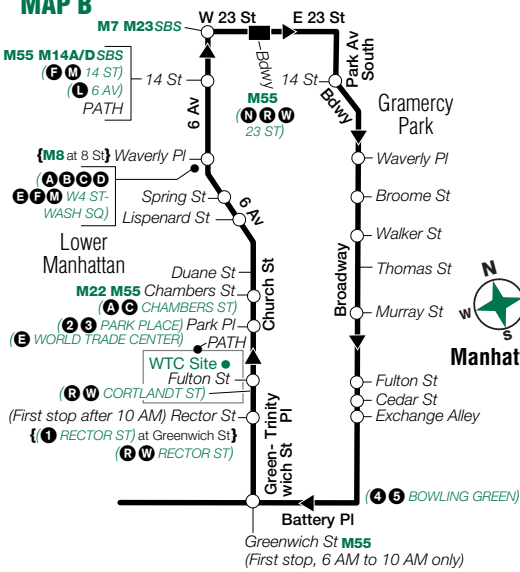

X28 Sunday Service

From Manhattan to Bensonhurst or Sea Gate, Brooklyn

	Midtown Madison Av/ E 57 St	Midtown 5 Av/ 41 St	Midtown 23 St/ Broadway	Lowr Man Bdwy/ Thomas St	Lowr Man Battery Pl/ Greenwich St	Bensonhurst Cropsey Av/ Canal Av	Sea Gate W 37 St / Neptune Av
A	8:35	8:43	8:47	8:59	9:06	9:39	9:48
A	9:35	9:43	9:47	9:59	10:06	10:39	10:48
A	10:35	10:43	10:47	10:59	11:06	11:41	11:50
A	11:35	11:43	11:49	12:01	12:08	12:43	12:52
A	12:25	12:33	12:39	12:51	12:58	1:33	1:41
A	1:15	1:25	1:31	1:48	1:56	2:34	2:42
A	1:50	2:00	2:06	2:23	2:31	3:09	3:17
A	2:20	2:30	2:36	2:53	3:01	3:39	3:47
A	2:50	3:00	3:06	3:23	3:31	4:09	4:18
A	3:20	3:30	3:36	3:53	4:01	4:42	4:51
A	3:50	4:00	4:07	4:25	4:33	5:14	5:23
A	4:20	4:31	4:38	4:56	5:04	5:51	6:00
A	4:50	5:01	5:08	5:27	5:35	6:22	6:29
A	5:20	5:31	5:38	5:57	6:05	6:44	6:51
A	5:50	6:01	6:08	6:26	6:35	7:14	7:21
A	6:20	6:30	6:37	6:55	7:04	7:43	7:52
A	6:50	7:00	7:07	7:25	7:34	8:17	8:26
A	7:25	7:35	7:41	7:55	8:01	8:44	8:53
A	8:05	8:14	8:20	8:34	8:40	9:23	9:32
A	9:05	9:14	9:20	9:34	9:40	10:14	10:23

X28 & X38 Manhattan Service MAP A

Grand Central Terminal

- MTA **METRO-NORTH**
Grand Central Terminal
- **(S 4 5 6 7)**
GRAND CENTRAL-42 ST
- **M1 M2 M3 M4 M42**
M101 M102 M103 Q32
M1LTD M2LTD M4LTD
M101LTD

018-11284

To/from Brooklyn via Hugh L. Carey Tunnel

MAP B

To/from Brooklyn via Hugh L. Carey Tunnel

X28 Lower Manhattan Service

MAP C

To/from Brooklyn via Hugh L. Carey Tunnel

X38 Midtown Manhattan Service

MAP D

To/from Brooklyn via Hugh L. Carey Tunnel

To/from Manhattan via the
Hugh L. Carey Tunnel and the Gowanus Expwy

X28/38 Brooklyn Service

xp028a18358_cs

X28/X38 MAP LEGEND

Local/Limited/SBS Bus Transfers: shown in bold green type.