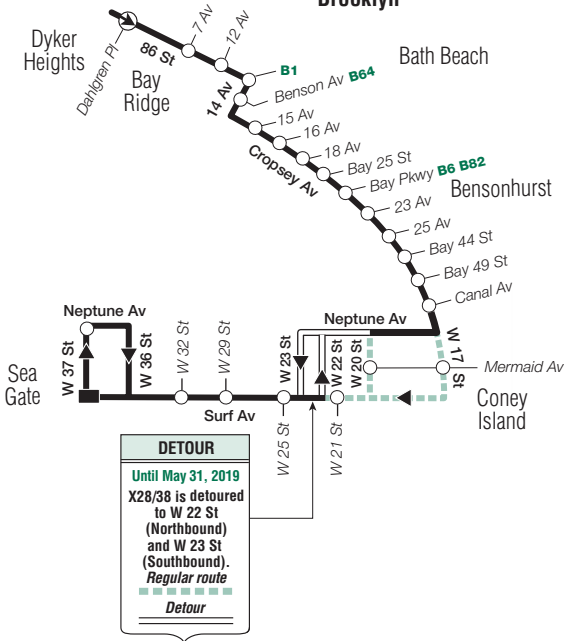

X28 Sunday Service

From Manhattan to Bensonhurst or Sea Gate, Brooklyn

	Midtown Madison Av/ E 57 St	Midtown 5 Av/ 41 St	Midtown 23 St/ Broadway	Lowr Man Bdwy/ Thomas St	Lowr Man Battery Pl/ Greenwich St	Bensonhurst Cropsey Av/ Canal Av	Sea Gate W 37 St / Neptune Av
A	8:35	8:43	8:47	8:59	9:06	9:39	9:48
A	9:35	9:43	9:47	9:59	10:06	10:39	10:48
A	10:35	10:43	10:47	10:59	11:06	11:41	11:50
A	11:35	11:43	11:49	12:01	12:08	12:43	12:52
A	12:25	12:33	12:39	12:51	12:58	1:33	1:41
A	1:15	1:25	1:31	1:48	1:56	2:34	2:42
A	1:50	2:00	2:06	2:23	2:31	3:09	3:17
A	2:20	2:30	2:36	2:53	3:01	3:39	3:47
A	2:50	3:00	3:06	3:23	3:31	4:09	4:18
A	3:20	3:30	3:36	3:53	4:01	4:42	4:51
A	3:50	4:00	4:07	4:25	4:33	5:14	5:23
A	4:20	4:31	4:38	4:56	5:04	5:51	6:00
A	4:50	5:01	5:08	5:27	5:35	6:22	6:29
A	5:20	5:31	5:38	5:57	6:05	6:44	6:51
A	5:50	6:01	6:08	6:26	6:35	7:14	7:21
A	6:20	6:30	6:37	6:55	7:04	7:43	7:52
A	6:50	7:00	7:07	7:25	7:34	8:17	8:26
A	7:25	7:35	7:41	7:55	8:01	8:44	8:53
A	8:05	8:14	8:20	8:34	8:40	9:23	9:32
A	9:05	9:14	9:20	9:34	9:40	10:14	10:23

018-11284

To/from Brooklyn via Hugh L. Carey Tunnel

MAP B

To/from Brooklyn via Hugh L. Carey Tunnel

X28 Lower Manhattan Service

MAP C

To/from Brooklyn via Hugh L. Carey Tunnel

X38 Midtown Manhattan Service

MAP D

To/from Brooklyn via Hugh L. Carey Tunnel

To/from Manhattan via the
Hugh L. Carey Tunnel and the Gowanus Expwy

X28/38 Brooklyn Service

xp028a18358_cs

X28/X38 MAP LEGEND

Local/Limited/SBS Bus Transfers: shown in bold green type.