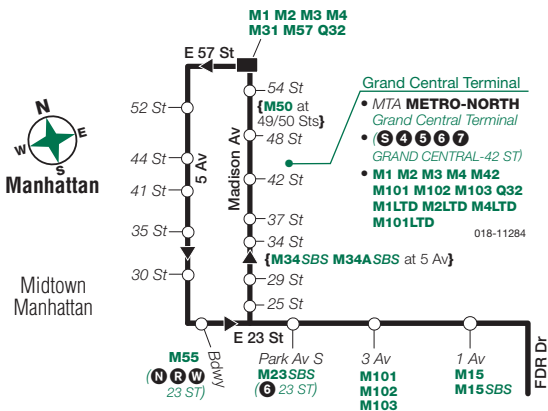

X28 & X38 Manhattan Service MAP A

Grand Central Terminal

- MTA **METRO-NORTH**
Grand Central Terminal
- **(S 4 5 6 7)**
GRAND CENTRAL-42 ST
- **M1 M2 M3 M4 M42**
M101 M102 M103 Q32
M1LTD M2LTD M4LTD
M101LTD

018-11284

To/from Brooklyn via Hugh L. Carey Tunnel

MAP B

To/from Brooklyn via Hugh L. Carey Tunnel

X28 Lower Manhattan Service

MAP C

To/from Brooklyn via Hugh L. Carey Tunnel

X38 Midtown Manhattan Service

MAP D

To/from Brooklyn via Hugh L. Carey Tunnel

To/from Manhattan via the
Hugh L. Carey Tunnel and the Gowanus Expwy

X28/38 Brooklyn Service

xp028a18358_cs

X28/X38 MAP LEGEND

Local/Limited/SBS Bus Transfers: shown in bold green type.