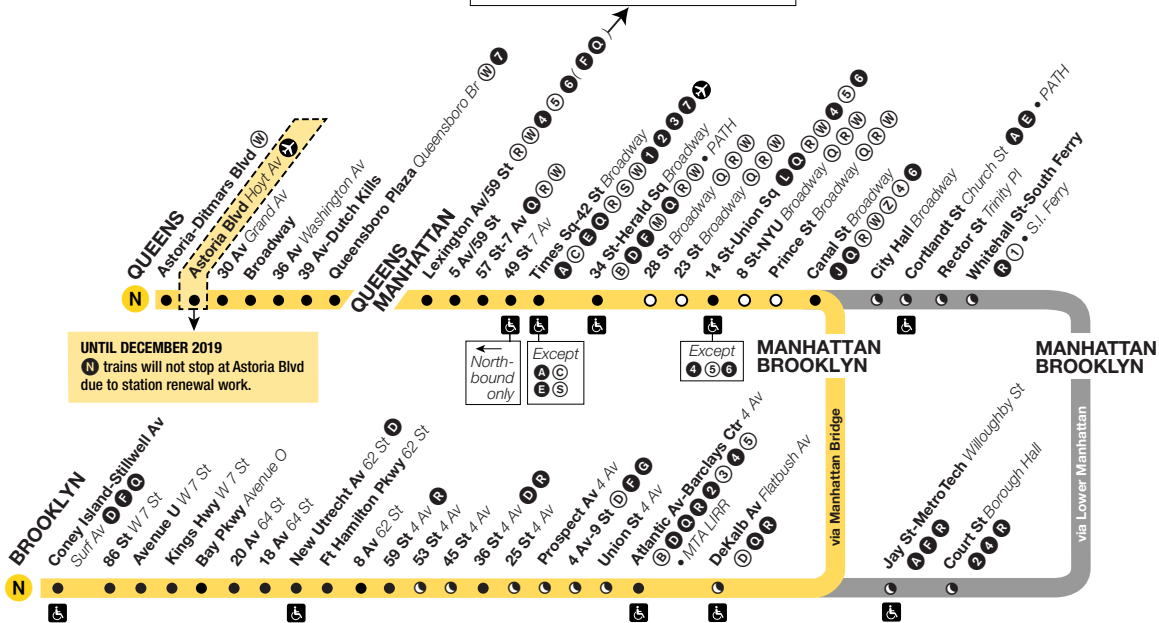

N Broadway Express

Station Service

- **FULL-TIME**
  Train always operates and always stops here.
- **PART-TIME**
  Train does not always operate or sometimes skips this station.
- ◐ **LATE-NIGHT SERVICE**
  Train stops at this station late-night hours only (approx. 10 PM - 6:30 AM).
- ◑ **LATE-NIGHT SERVICE**
  Train stops at this station late-night hours only (approx. 11 PM - 5:30 AM).
- ♿ **ACCESSIBLE STATION**

Transfers

- Ⓐ Full-time
- ⓐ Part-time
- ✈ Transportation to airport available.

Using MetroCard only, the single free transfer provided after first swipe can be used at:

ⒻⒼ at **Lexington Av/63 St station.**

by walking via street from this station. If the transfer was used, a full fare will be deducted.