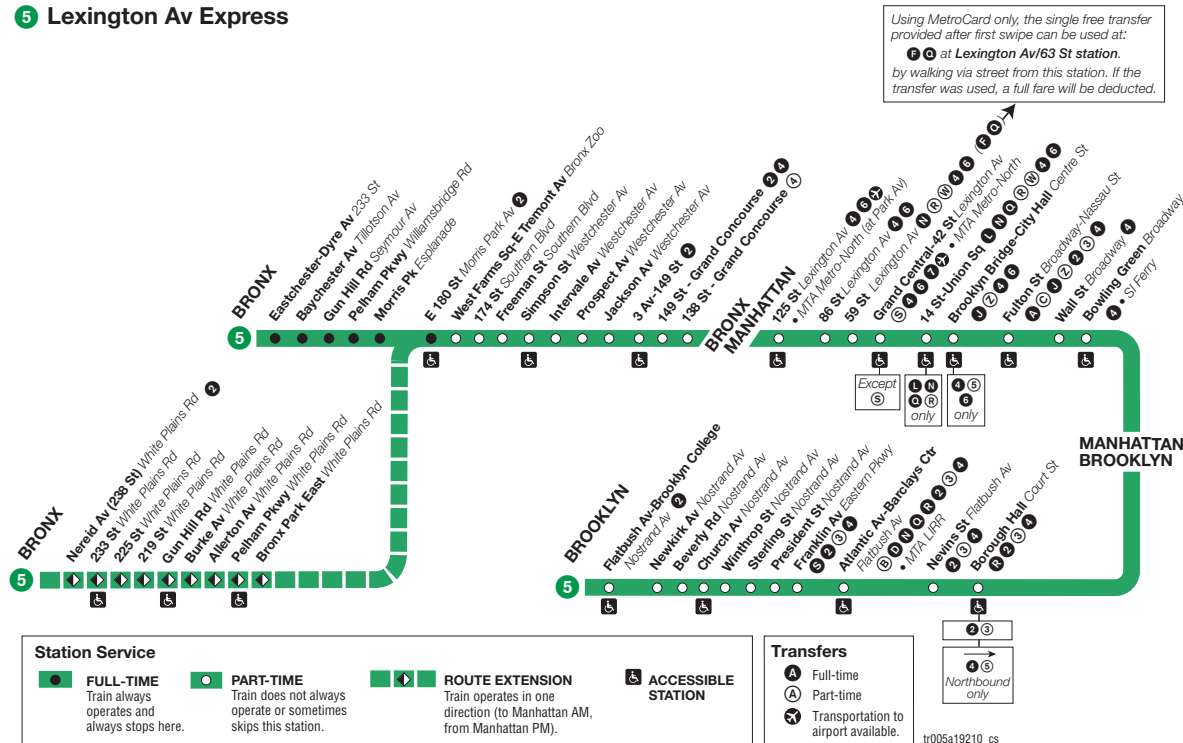

5 Lexington Av Express