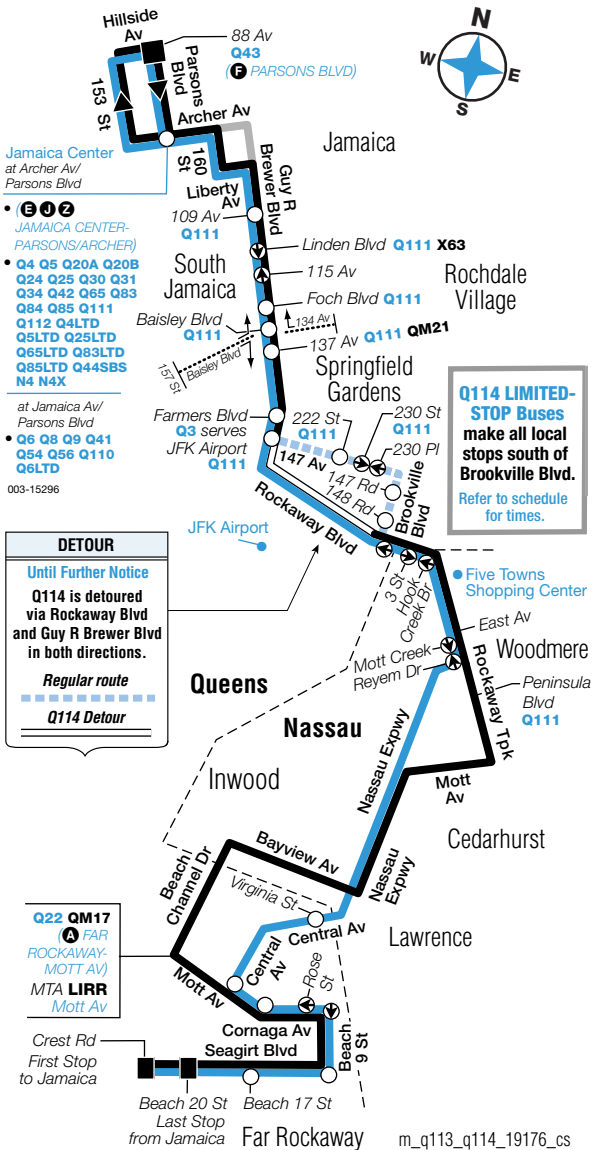

Q113/Q114 MAP LEGEND

Local/Limited/SBS Bus Transfers: shown in bold blue type.

Express Bus Transfers: shown in bold black type.

■ Terminal

— Q114 Limited-Stop service

— Q113 Limited Stop service

— Q114 Night Service

(E STATION NAME)
Subway Connection

○ Limited Stop

➤ Stops in direction indicated

● Point of Interest

For Accessible subway stations, travel directions and other information:

Call 511 or visit www.mta.info