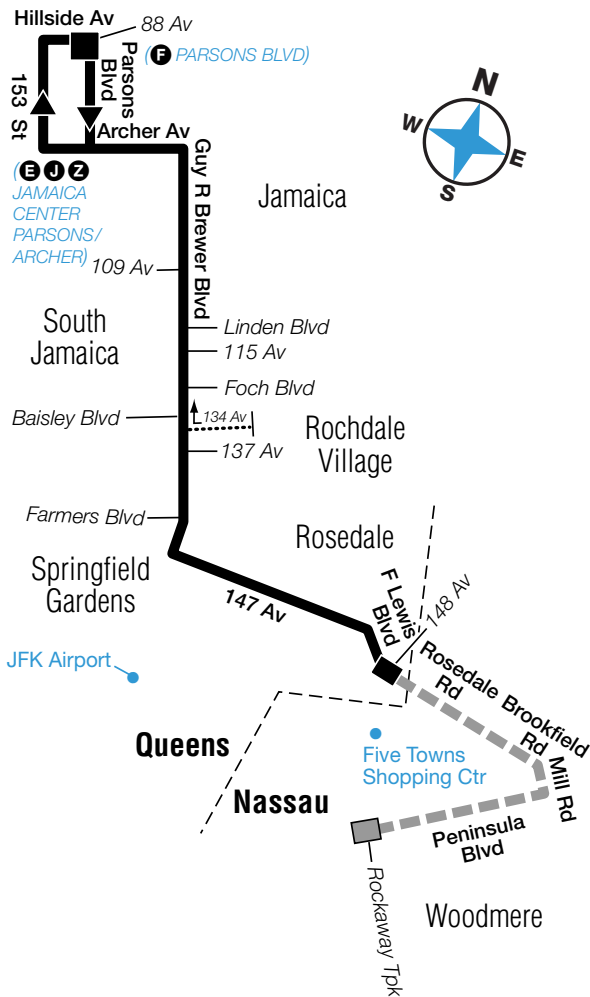

NOTE: Additional local service provided by the **Q114** between Jamaica and Springfield Gardens, evenings and late nights (see **Q113/Q114** timetable).

m_q111_18180_cs

Q111 MAP LEGEND

- Terminal
- Q111 Part-time Terminal
- (E STATION NAME)
  Subway Connection
- Q111 Part-time service
- Supplemental Service School Days (early PM)
- Point of Interest

For Accessible subway stations, travel directions and other information:

Call 511 or visit www.mta.info