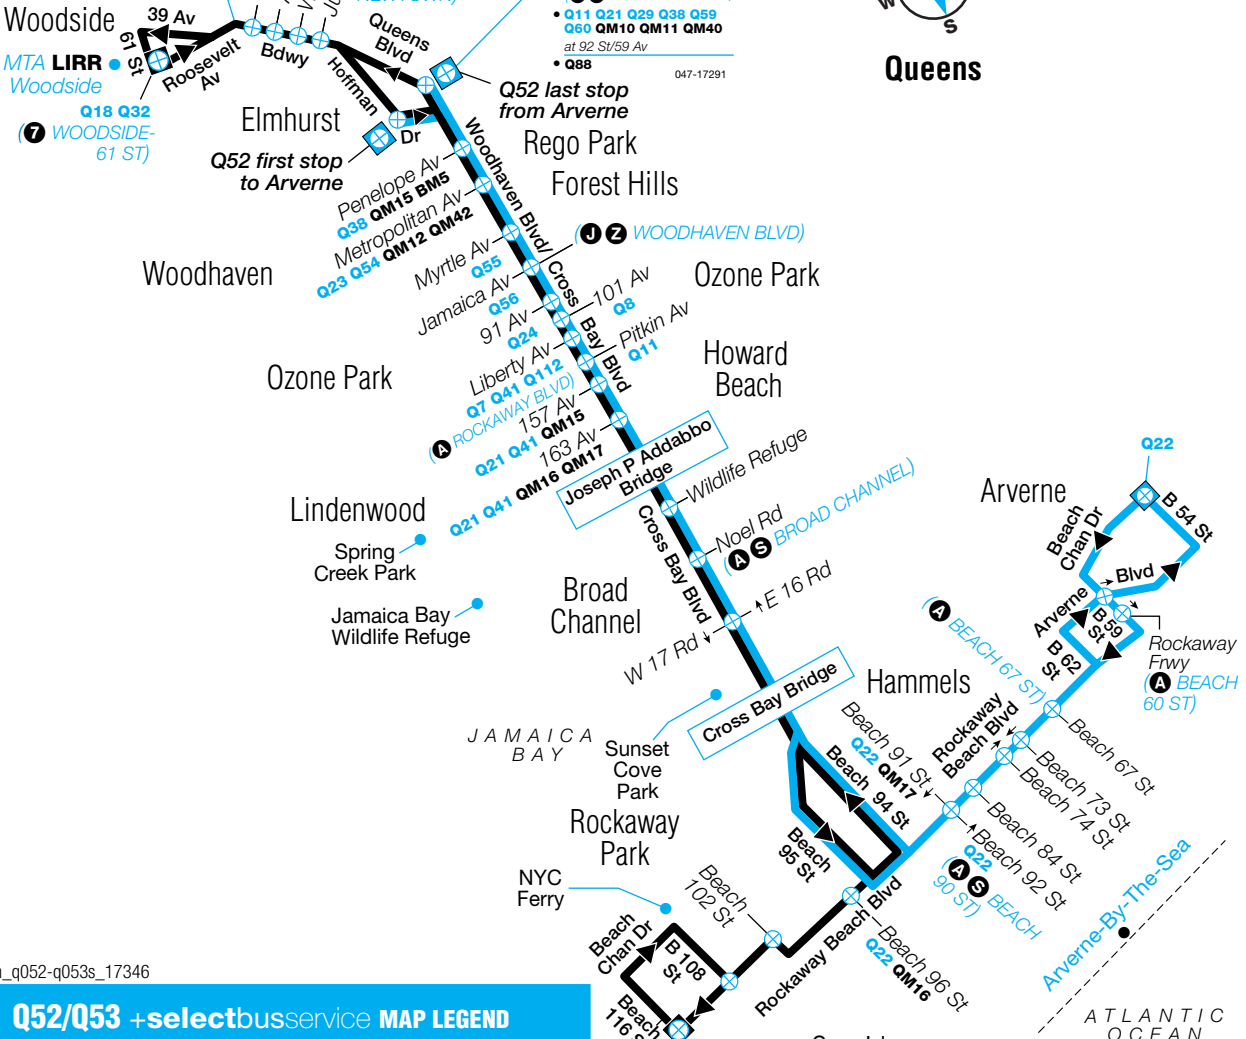

Jackson Heights

- **7** 74 ST-BROADWAY
- **E F M R** JACKSON HTS-ROOSEVELT AV
- **Q32 Q33 Q47 Q49** (LaGuardia Link **Q70** SBS)

014-17282

Woodside

- **MTA LIRR** Woodside
- **Q18 Q32** WOODSIDE-61 ST
- **7** WOODSIDE-61 ST

Elmhurst Hospital

- **H** 75 St
- **H** 78 St
- **H** Whitney Av
- **H** Justice Av

Q58 Q59 Q60

Q58LTD

(M R) GRAND AV-NEWTOWN

Queens Center Mall

- **(M R) WOODHAVEN BLVD**
- **Q11 Q21 Q29 Q38 Q59**
- **Q60 QM10 QM11 QM40** at 92 St/59 Av
- **Q88**

047-17291

Queens

m_q052-q053s_17346

Q52/Q53 +selectbusservice MAP LEGEND

Local/Limited/SBS Bus Transfers: shown in bold light blue type.
Express Bus Transfers: shown in bold black type.

- Q52 Terminal
- Q53 Terminal
- Q52 SBS
- Q53 SBS
- Stop

(A) STATION NAME
Subway Connection

MTA LIRR
Railroad Station

Point of Interest

Q22 Q35
(A S) ROCKAWAY PARK/
BEACH 116 ST

For Accessible subway stations, travel directions and other information:

Call 511 or visit www.mta.info