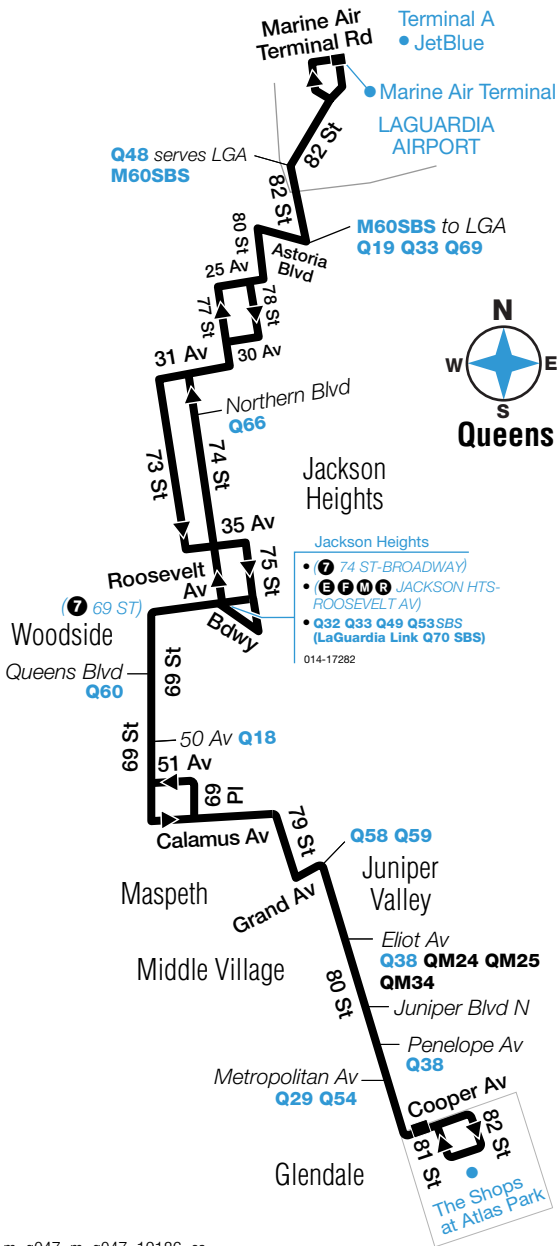

m_q047_m_q047_19186_cs

Q47 MAP LEGEND

Local/Limited/SBS Bus Transfers: shown in bold blue type.

Express Bus Transfers: shown in bold black type.

■ Terminal

(**E**) STATION NAME

● Point of Interest

Subway Connection

For Accessible subway stations, travel directions and other information:

Call 511 or visit www.mta.info