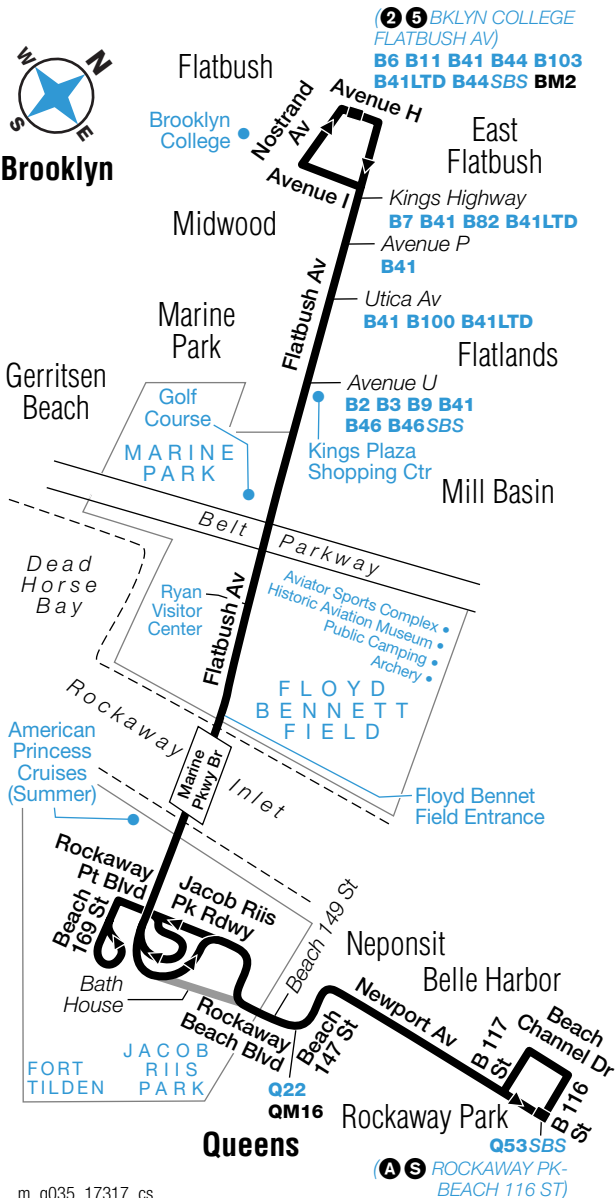

m_q035_17317_cs

Q35 MAP LEGEND

Local/Limited/SBS Bus Transfers: shown in bold blue type.
Express Bus Transfers: shown in bold black type.

■ Terminal

— Seasonal Summer Service

(2 STATION NAME)
Subway Connection

● Point of Interest

For Accessible subway stations, travel directions and other information:

Call 511 or visit www.mta.info