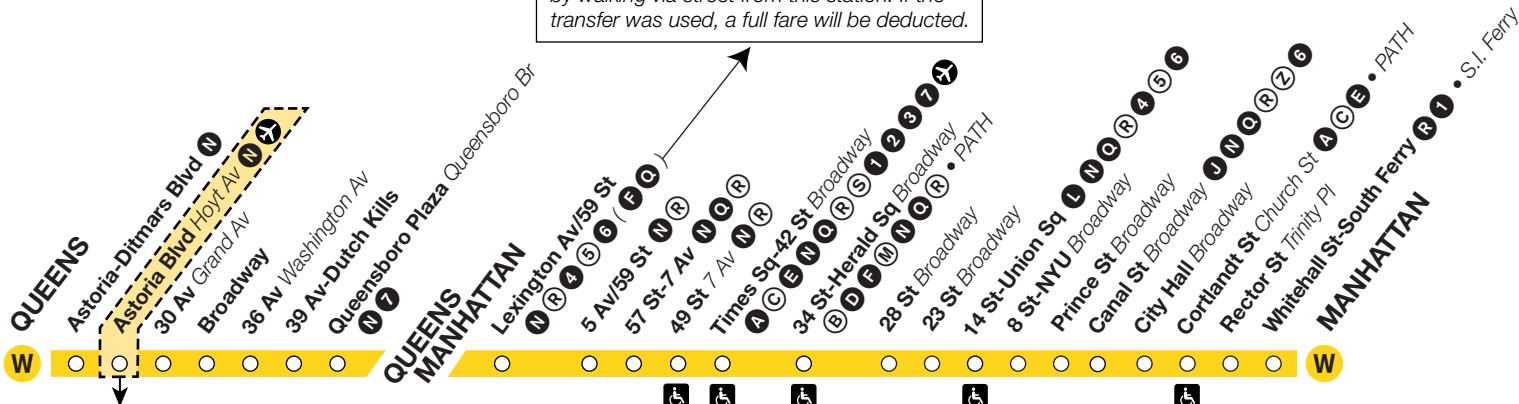

Effective
June 24, 2018

New York City Transit

Subway Timetable

W

A large yellow circle containing the letter "W" in a bold, black, sans-serif font, centered within the circle.

W trains operate, weekdays only, between Ditmars Blvd, Queens, and Whitehall St-South Ferry, Manhattan, at all times except late nights.

To request more information about Title VI or to submit a written complaint if you believe that you have been subjected to discrimination, you may contact NYC Transit’s Office of Equal Employment Opportunity, 130 Livingston Street, 3rd Floor, Brooklyn, NY 11201.

W Broadway Local

Using MetroCard only, the single free transfer provided after first swipe can be used at:

F Q at **Lexington Av/63 St station.**

by walking via street from this station. If the transfer was used, a full fare will be deducted.

Service begins at 86 St-Gravesend Station at *7:05 AM, ^4:36 PM.