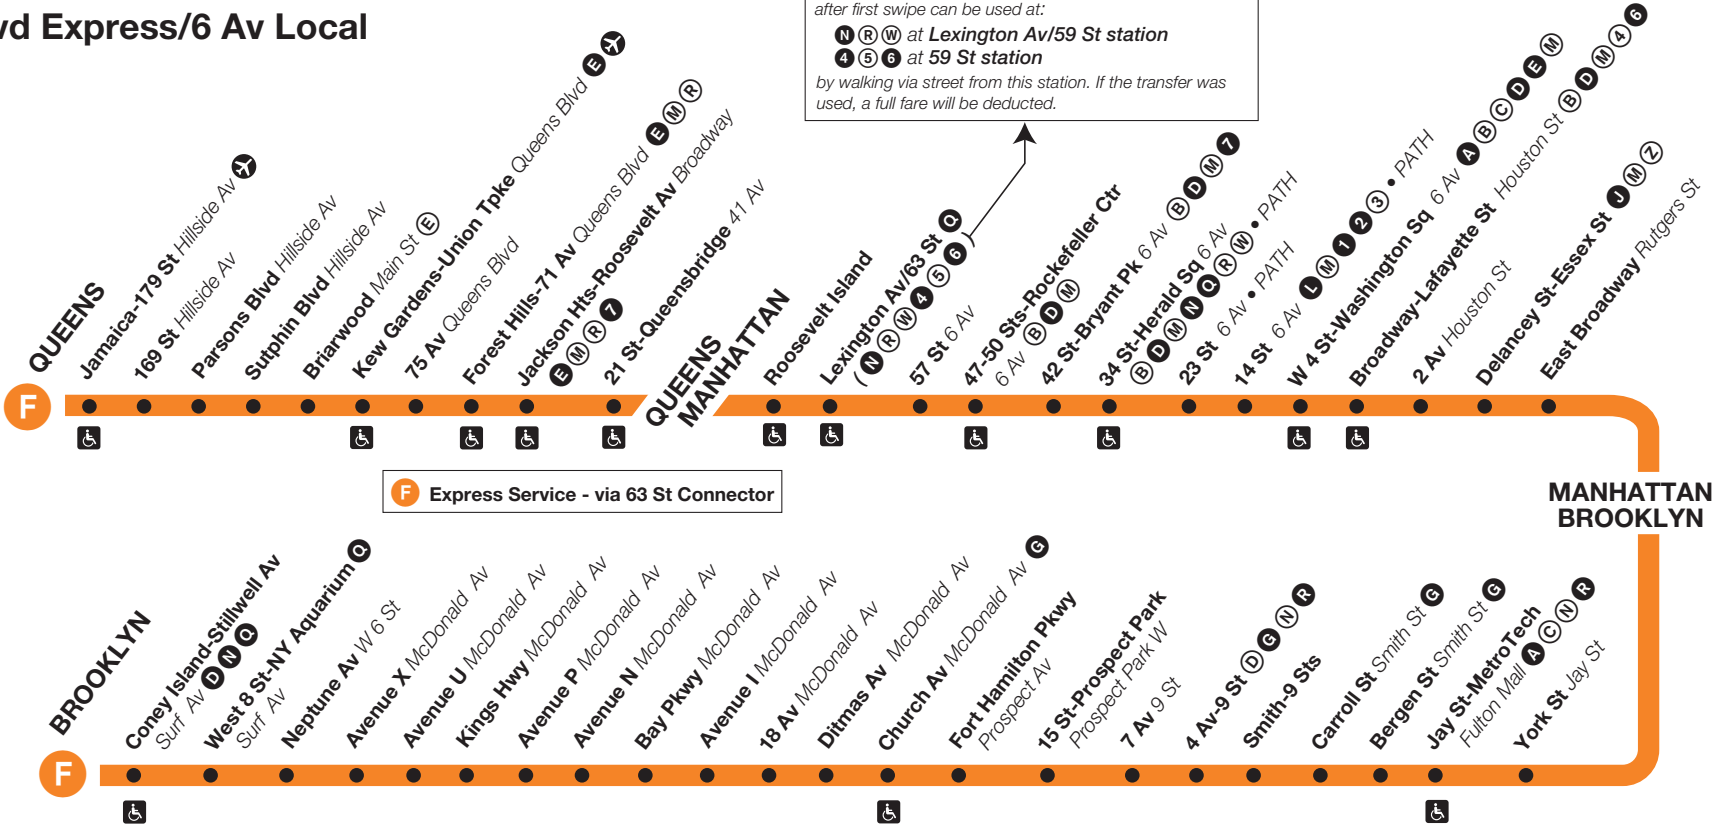

# Subway Timetable

**F** trains operate at all times between Jamaica, Queens, and Stillwell Av, Brooklyn via the 63 St Connector (serving 21 St-Queensbridge, Roosevelt Island, Lexington Av-63 St, and 57 St-6 Av). **F** trains operate express along Queens Blvd at all times. **F** trains do not serve Queens Plaza, 23 St-Ely Av, Lexington Av-53 St and 5 Av-53 St.

# F Queens Blvd Express/6 Av Local

**Station Service**

- FULL-TIME**  
Train always operates and always stops here.
- ACCESSIBLE STATION**

**Transfers**

- A** Full-time
- A** Part-time
- ✈** Transportation to airport available.

Using MetroCard only, the single free transfer provided after first swipe can be used at:  
**N R W** at Lexington Av/59 St station  
**4 5 6** at 59 St station  
 by walking via street from this station. If the transfer was used, a full fare will be deducted.

Then every 4-6 minutes with less frequent service from Stillwell Av until:

9:10	9:19	9:39	9:47	9:56	9:59	10:04	10:07	10:12	10:15	10:17	10:23	10:30	10:34	10:49
9:17	9:26	9:46	9:53	10:03	10:05	10:10	10:13	10:18	10:21	10:23	10:29	10:36	10:40	10:55
9:24	9:34	9:54	10:01	10:10	10:13	10:17	10:21	10:26	10:28	10:32	10:38	10:45	10:48	11:04