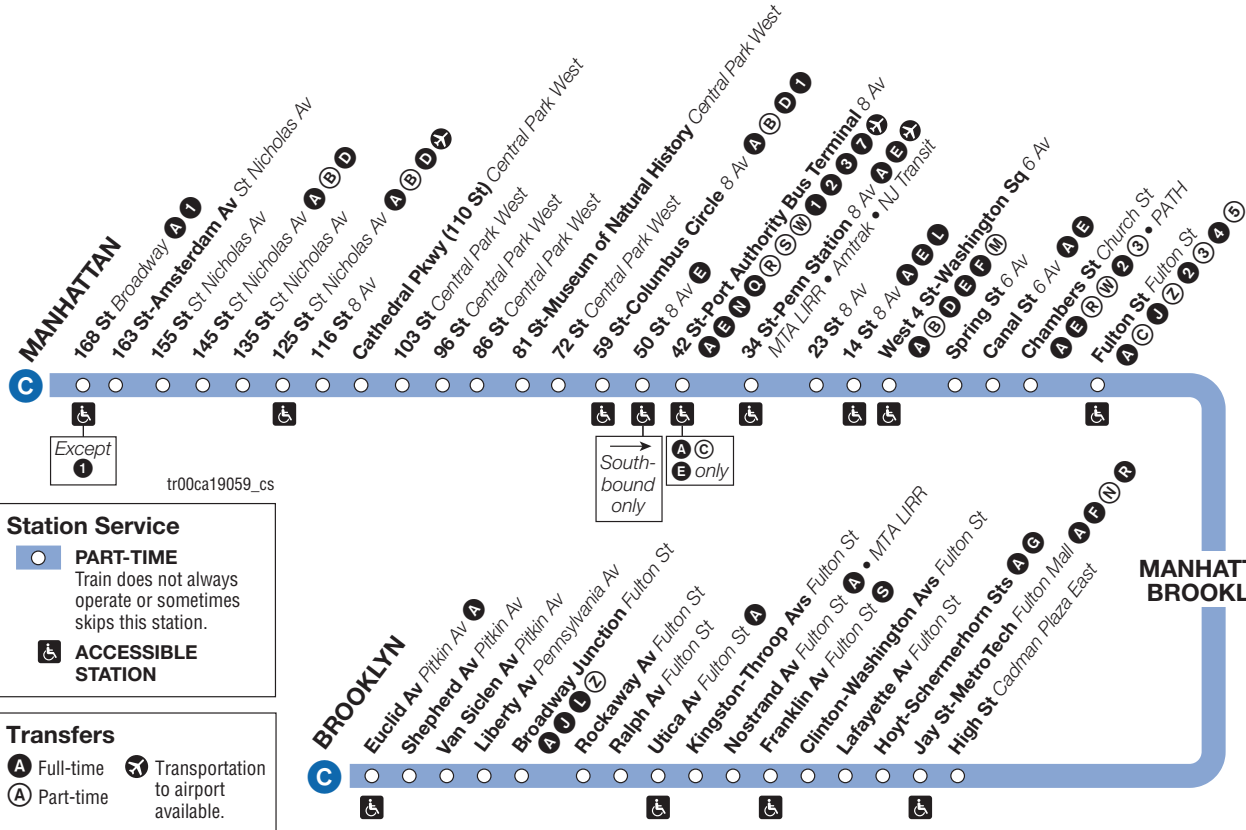

C 8 Avenue Local