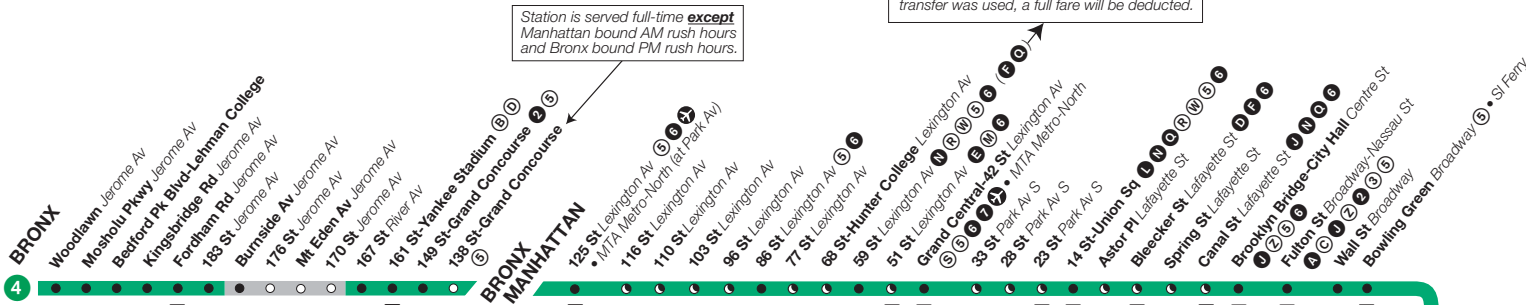

4 trains operate daily between Woodlawn/Jerome Av, Bronx, and Crown Hts-Utica Av/Eastern Pkwy, Brooklyn, running express in Manhattan and Brooklyn. During late night and early morning hours, the **4** runs local in Manhattan and Brooklyn, and extends beyond Utica Av to New Lots/Livonia Avs, Brooklyn.

4 Lexington Av Express

Station is served full-time **except** Manhattan bound AM rush hours and Bronx bound PM rush hours.

Using MetroCard only, the single free transfer provided after first swipe can be used at:
F **C** at Lexington Av/63 St station.
 by walking via street from this station. If the transfer was used, a full fare will be deducted.