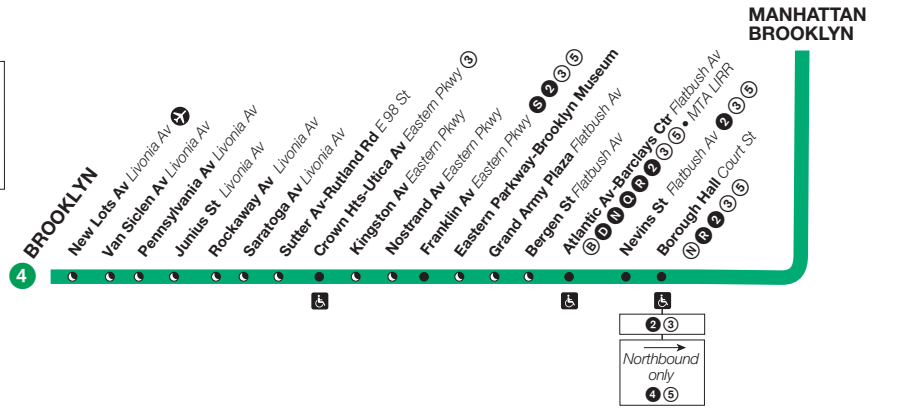

Northbound only
2 3
4 5