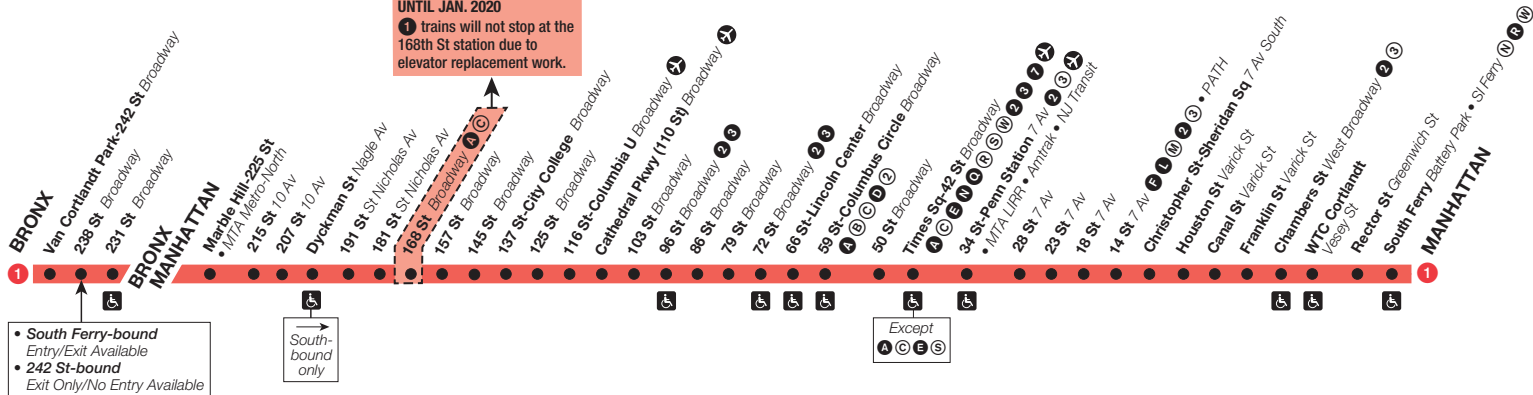

1 Broadway - 7 Avenue Local

Station Service

FULL-TIME
Train always operates and always stops here.

ACCESSIBLE STATION

Transfers

- **A** Full-time
- **A** Part-time
- **X** Transportation to airport available.

tr001a18355_cs

**BEGINNING JAN. 5, 2019
UNTIL JAN. 2020**
1 trains will not stop at the 168th St station due to elevator replacement work.