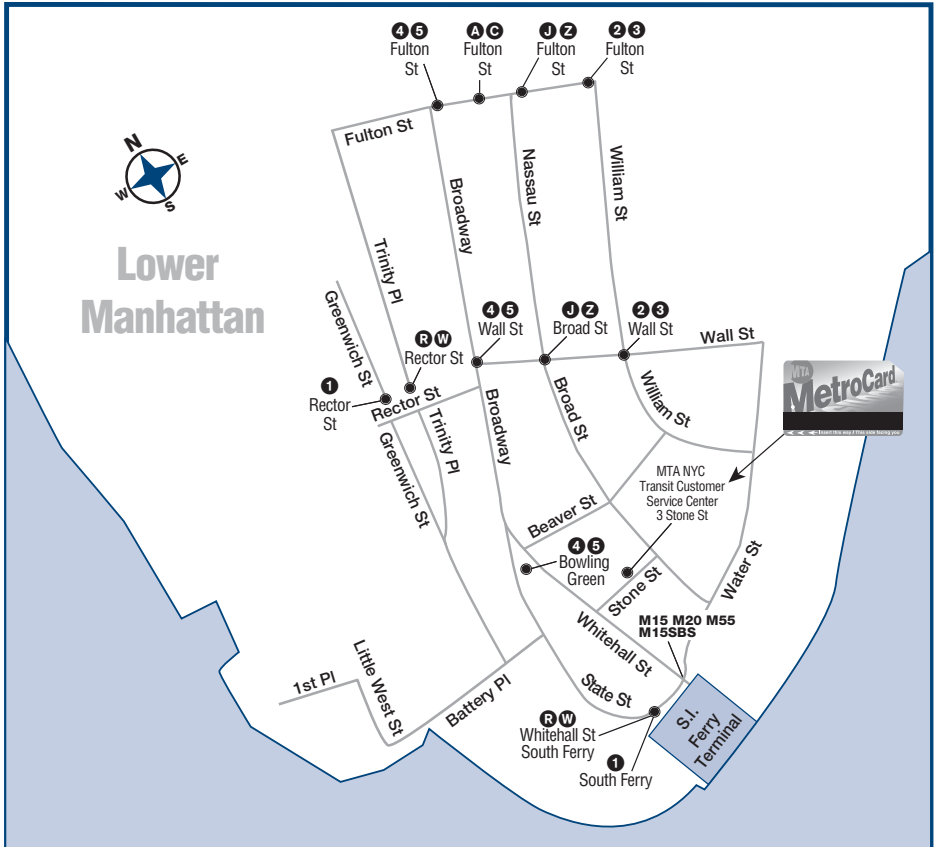

Travel between Staten Island and Manhattan

Get two free transfers: From Staten Island use Pay-Per-Ride MetroCard on a local Staten Island bus, and transfer free to the **SIR** and then transfer free to one of the above subways or buses in Manhattan, (using that same MetroCard). From Manhattan pay your bus or subway fare, with Pay-Per-Ride MetroCard and transfer free to **SIR**, then transfer free to the following Staten Island buses: **S51, S53, S54, S56, S57, S59, S74, S76, S79SBS, S81, S84, S86, S89 or S93.**

For subway accessibility, please see The Map, subway timetables, www.mta.info, or www.tripplanner.mta.info.