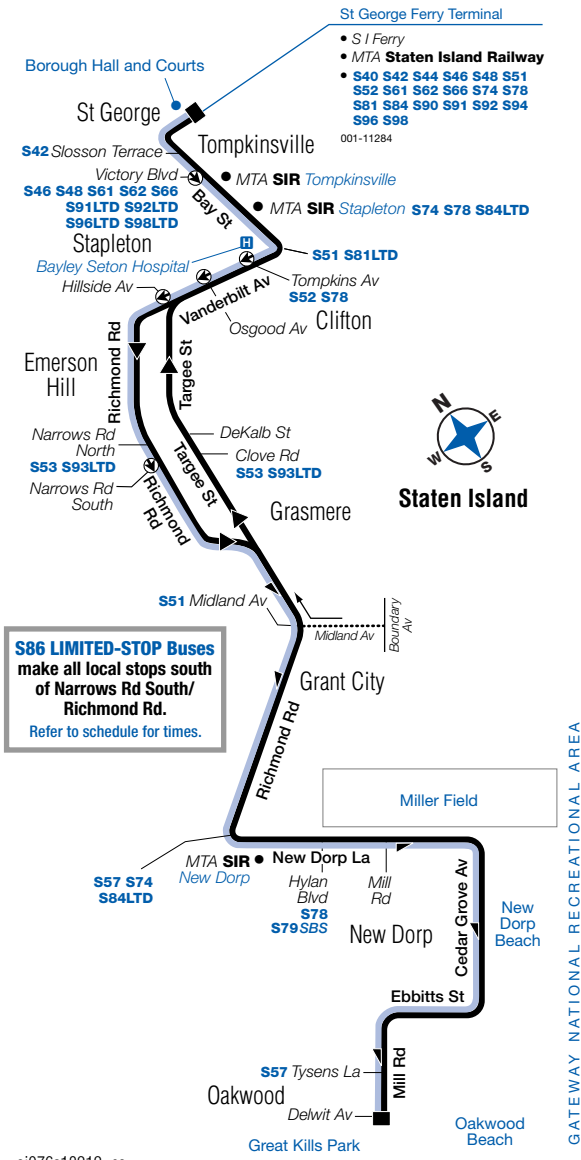

S86 LIMITED-STOP Buses make all local stops south of Narrows Rd South/Richmond Rd. Refer to schedule for times.

S76/S86 MAP LEGEND

Local/Limited/SBS Bus Transfers: shown in bold blue type.

- Terminal
- MTA **SIR** Railway Station
- ➡ Stops in direction indicated
- ..... Supplemental Service School Days (early PM)
- S86 Limited-Stop Route
- Point of Interest

For Accessible subway stations, travel directions and other information:
Call 511 or visit www.mta.info

si076a18212_cs