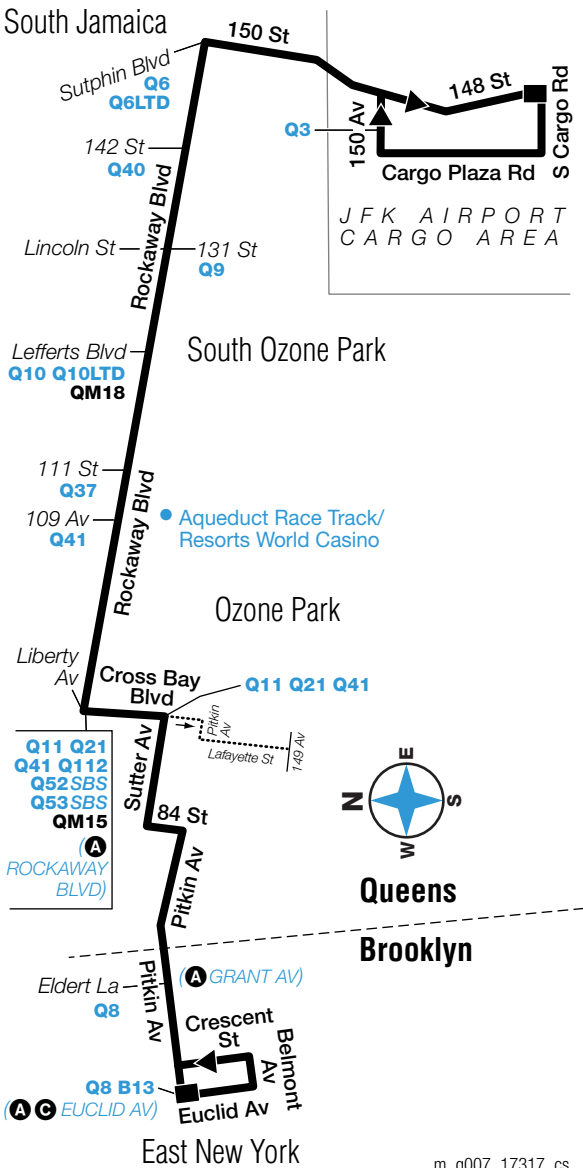

m_q007_17317_cs

Q7 MAP LEGEND

Local/Limited/SBS Bus Transfers: shown in bold blue type.

Express Bus Transfers: shown in bold black type.

■ Terminal

..... Supplemental Service School Days

(A) STATION NAME
Subway Connection

● Point of Interest

For Accessible subway stations, travel directions and other information:

Call 511 or visit www.mta.info