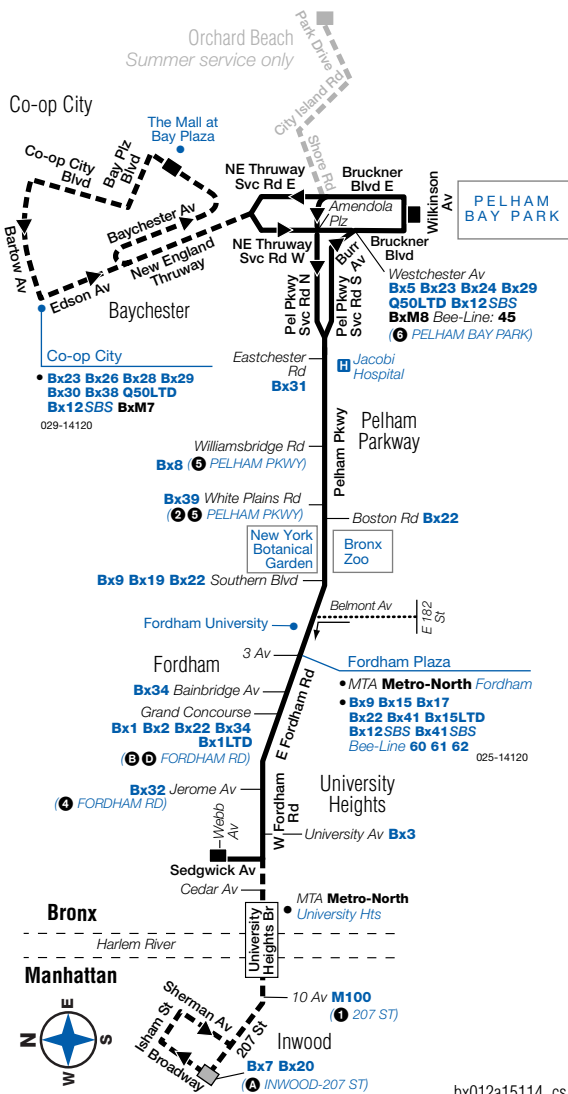

Bx12 MAP LEGEND

Local/Limited/SBS Bus Transfers: shown in bold blue type.
Express Bus Transfers: shown in bold black type.

- Terminal
- Point of Interest
- ▣ Part-time Terminal
- ..... Supplemental Service School Days (early PM)
- (2) STATION NAME Subway Connection
- --- Local Service in Place of +SelectBusService, Night-time Only
- MTA Metro-North Railroad Station
- --- Summer Only

For Accessible subway stations, travel directions and other information:

Call 511 or visit www.mta.info