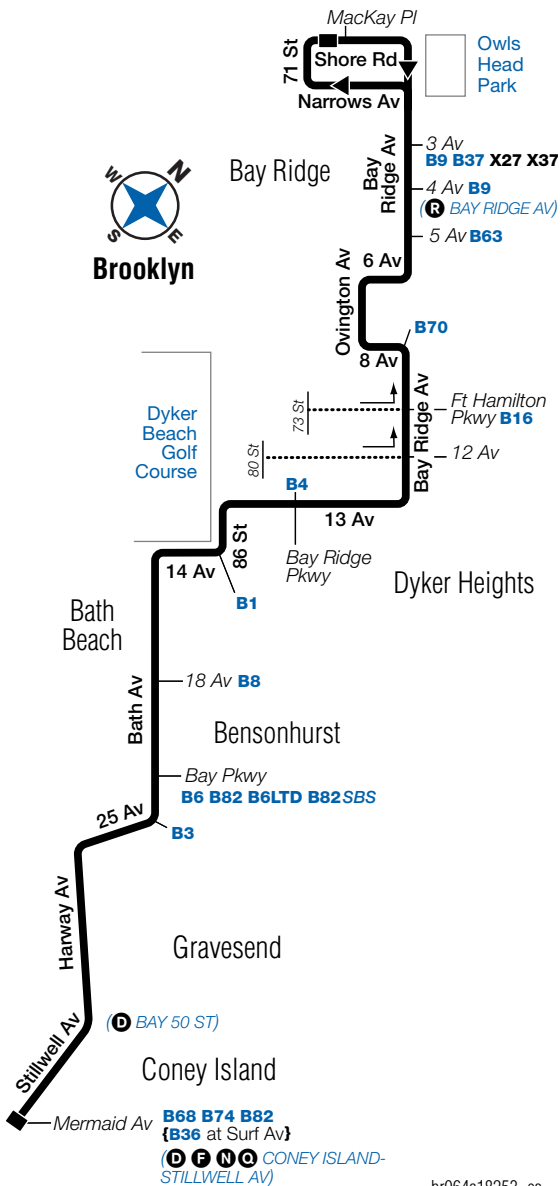

br064a18253_cs

B64 MAP LEGEND

Local/Limited/SBS Bus Transfers: shown in bold blue type.
Express Bus Transfers: shown in bold black type.

■ Terminal

..... Supplemental Service
School Days (early PM)

(R) STATION NAME
Subway Connection

For Accessible subway stations, travel directions
and other information:

Call 511 or visit www.mta.info