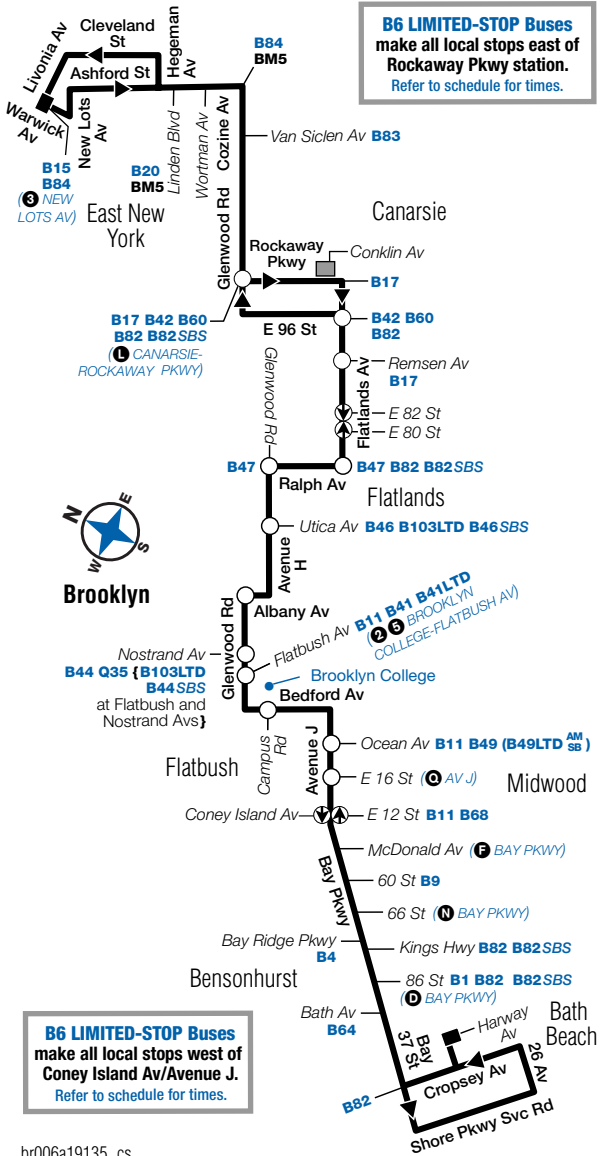

B6 LIMITED-STOP Buses make all local stops east of Rockaway Pkwy station. Refer to schedule for times.

B6 LIMITED-STOP Buses make all local stops west of Coney Island Av/Avenue J. Refer to schedule for times.

br006a19135_cs

B6 MAP LEGEND

- **Local/Limited/SBS Bus Transfers:** shown in bold blue type.
- **Express Bus Transfers:** shown in bold black type.
- Terminal
- Part-time Terminal
- Point of Interest
- Limited-Stop
- Stops in direction indicated
- (F) STATION NAME
  Subway Connection
- (SB) South-bound

For Accessible subway stations, travel directions and other information:

Call 511 or visit www.mta.info