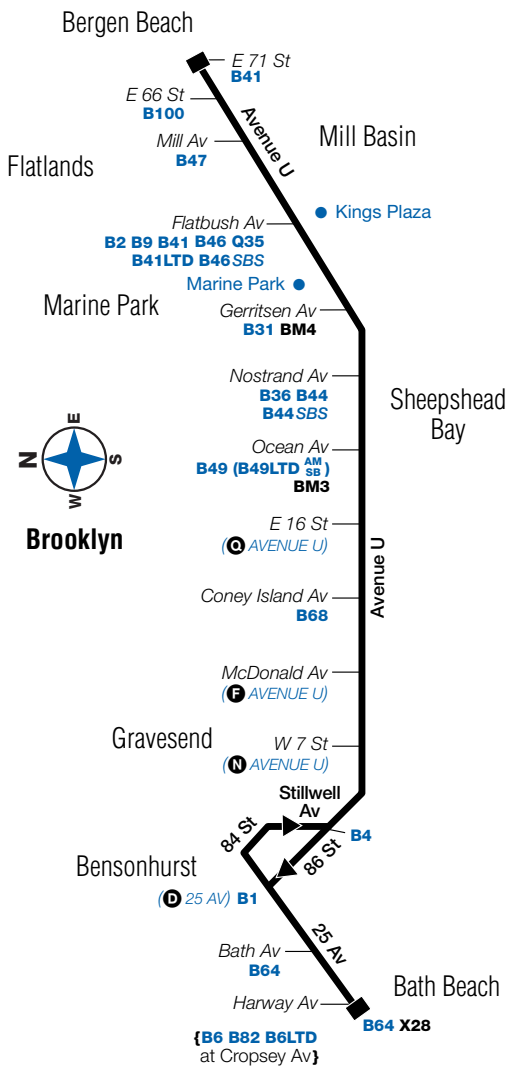

br003a16123_cs

For Accessible subway stations, travel directions and other information:

Call 511 or visit www.mta.info