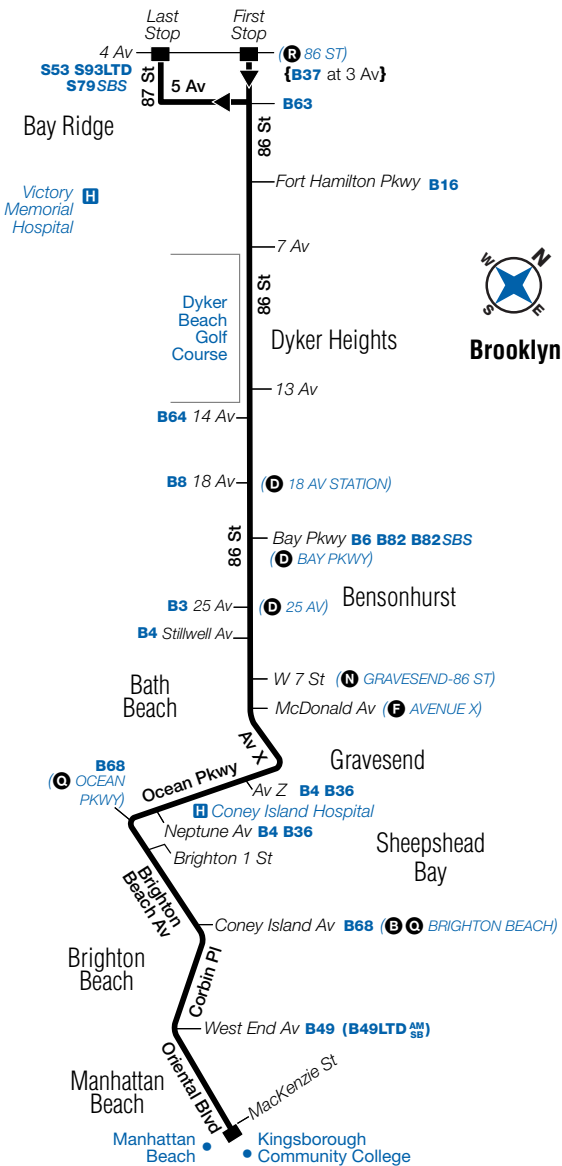

br001a18253_cs

B1 MAP LEGEND

Local/Limited/SBS Bus Transfers: shown in bold blue type.

■ Terminal

● Point of Interest

(○ STATION NAME)
Subway Connection

(SB) South-bound

For Accessible subway stations, travel directions and other information:

Call 511 or visit www.mta.info