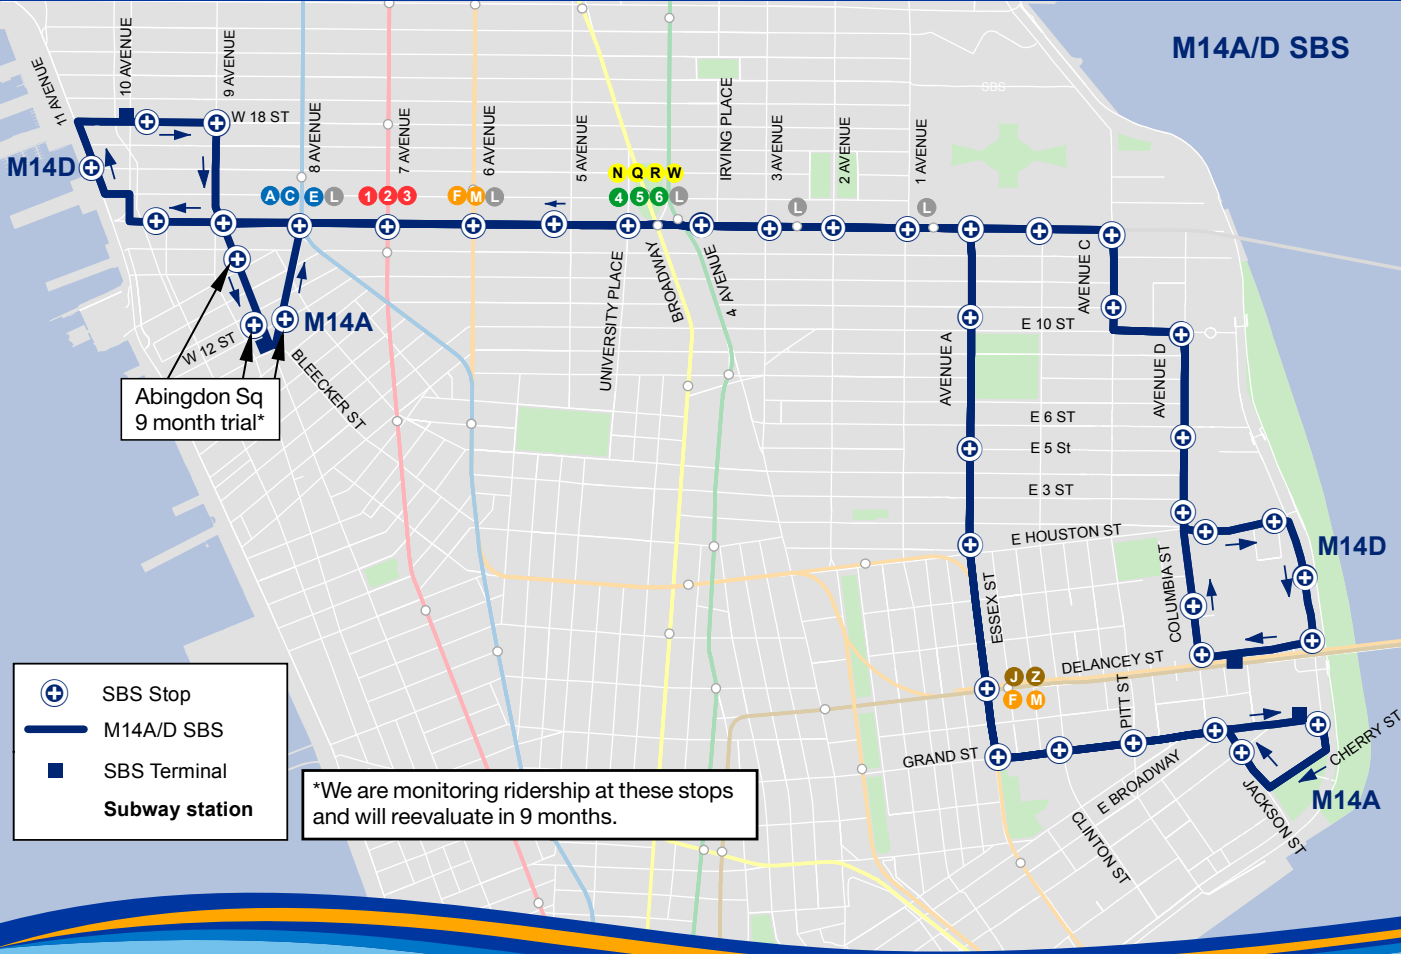

M14A/D Select Bus Service

July 1, 2019

M14A/D SBS

-  SBS Stop
-  M14A/D SBS
-  SBS Terminal
Subway station

*We are monitoring ridership at these stops and will reevaluate in 9 months.