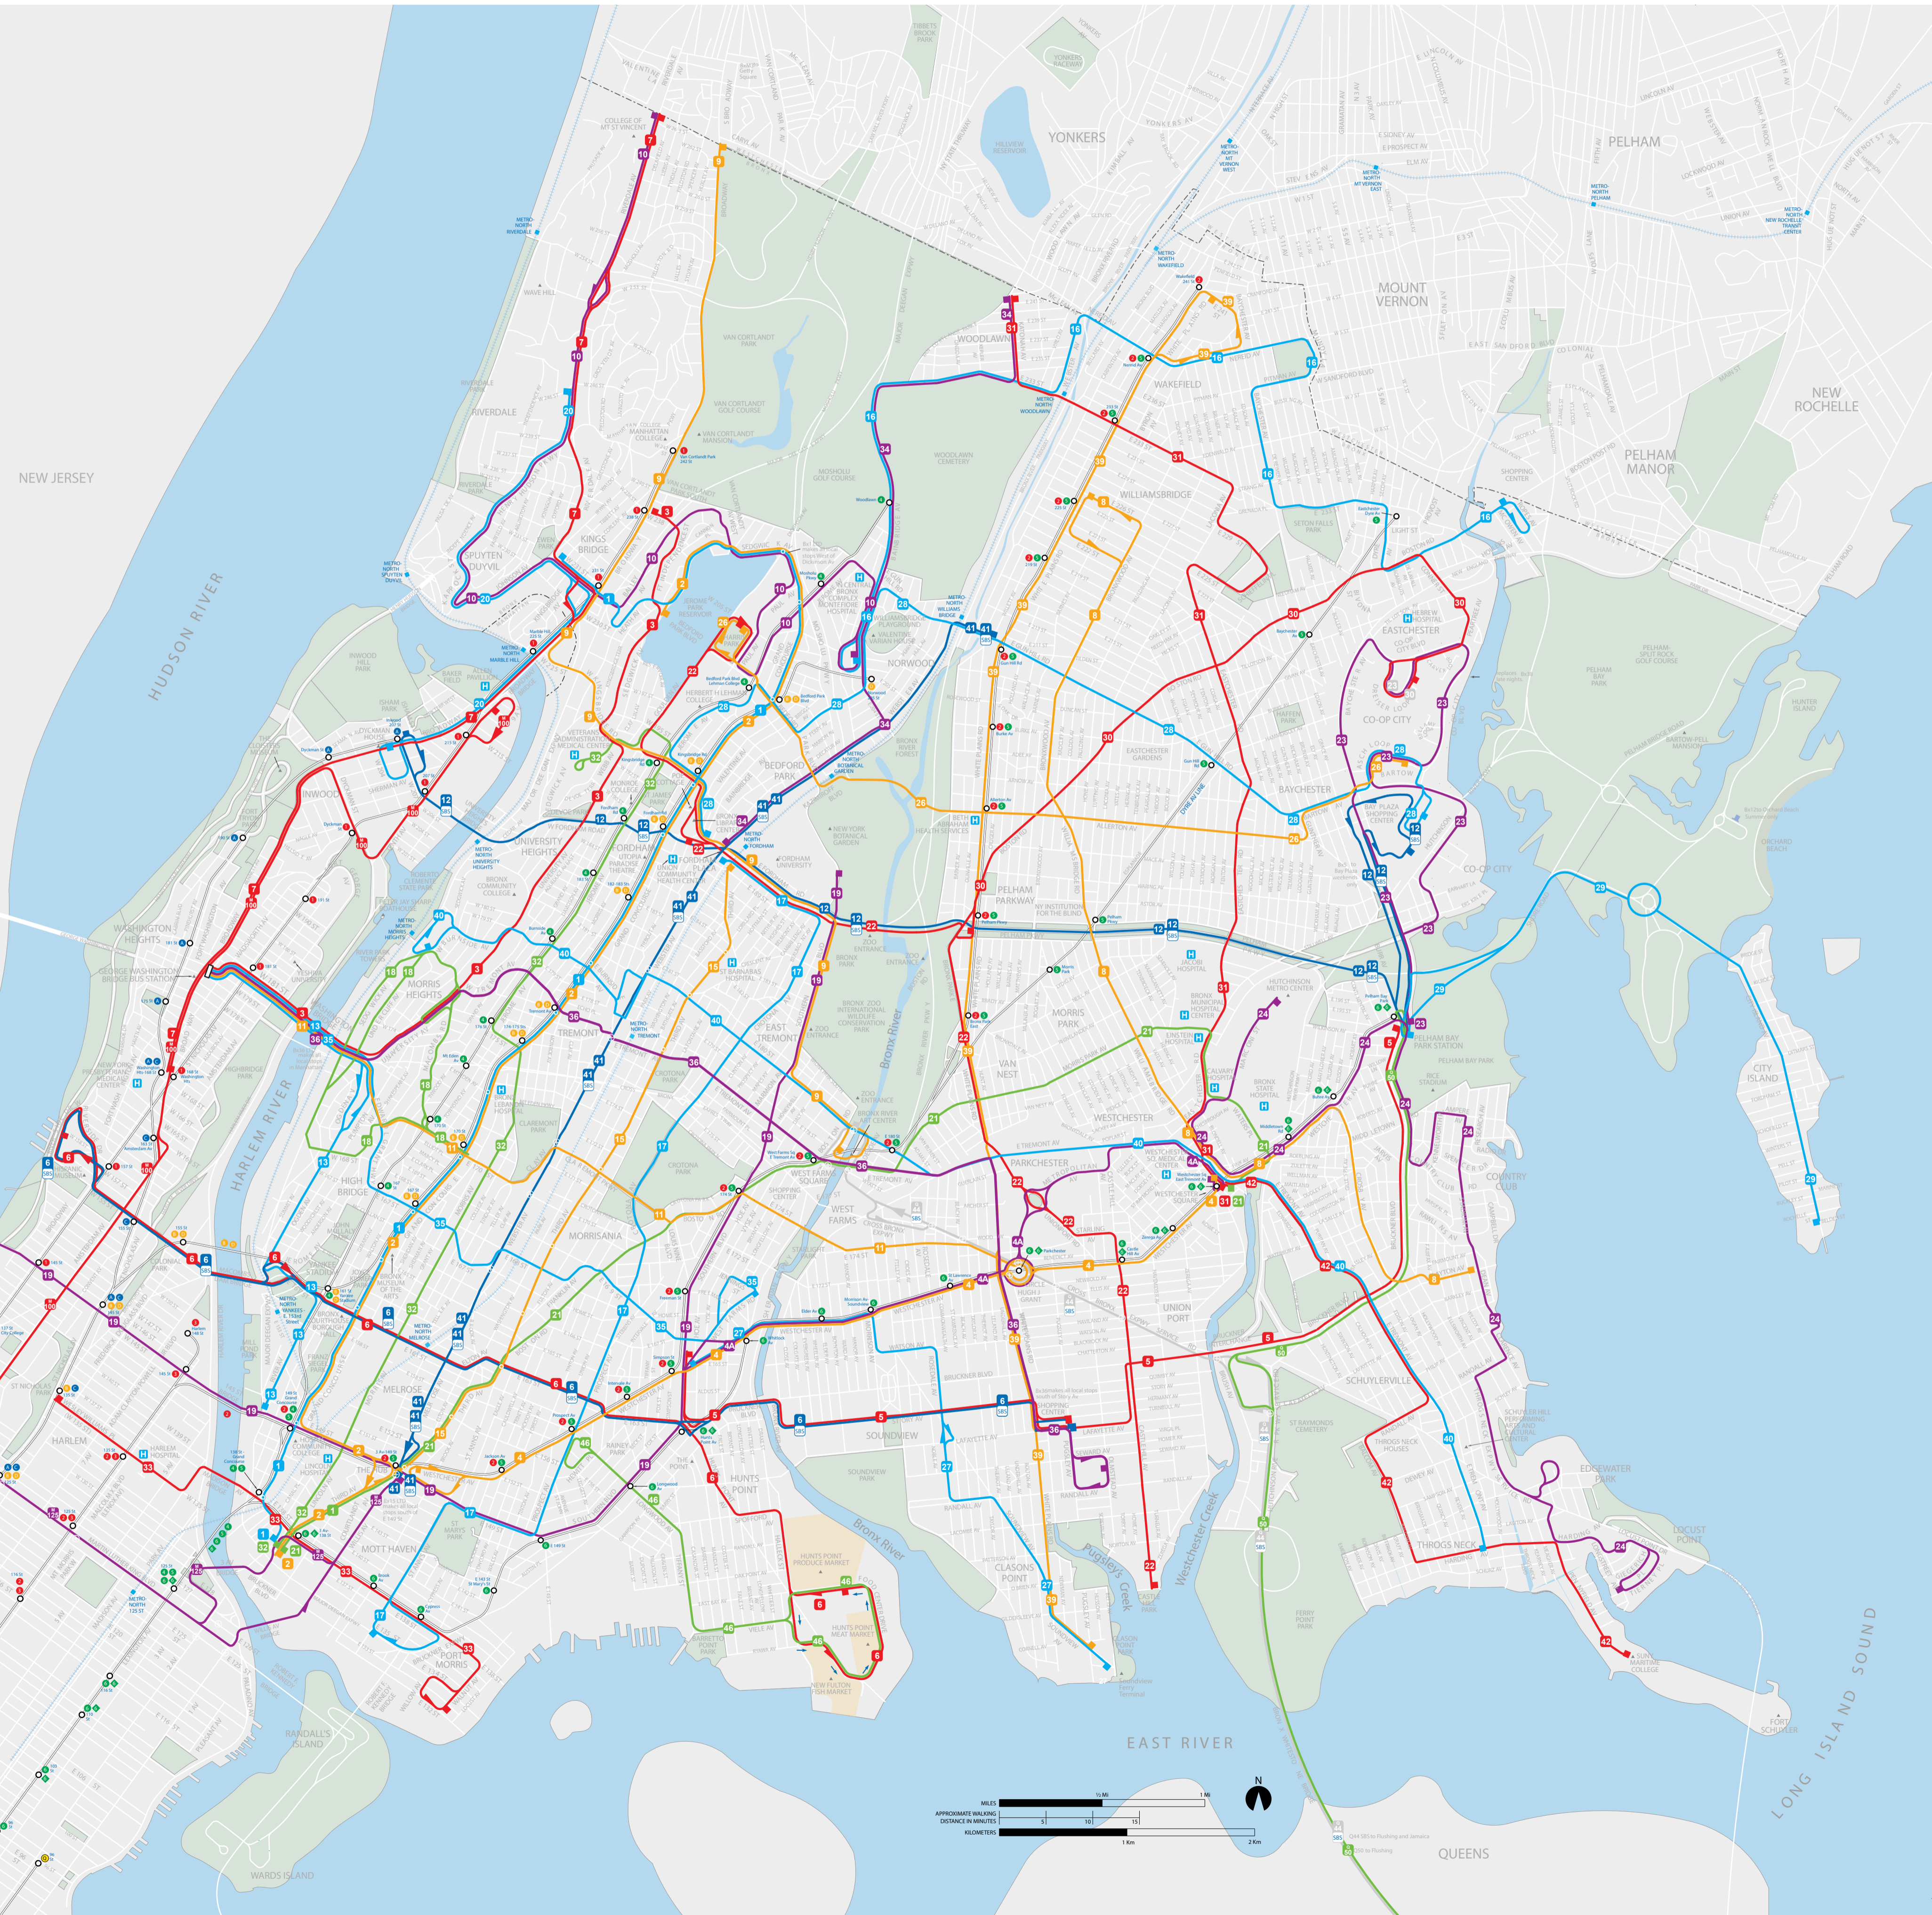

Bronx Bus Map

© 2014 MTA

QUEENS