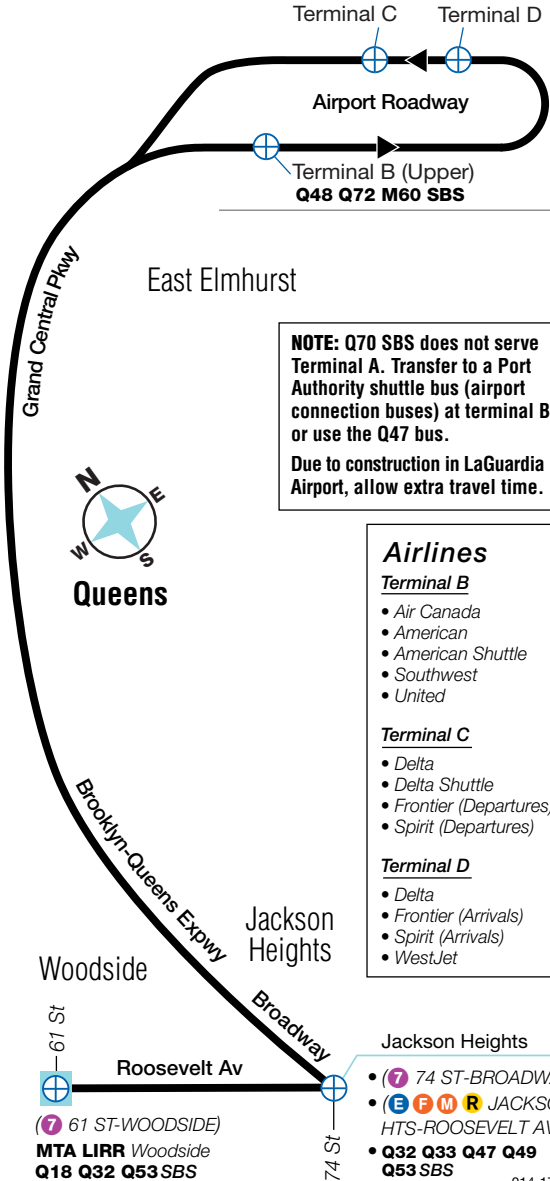

LAGUARDIA AIRPORT

NOTE: Q70 SBS does not serve Terminal A. Transfer to a Port Authority shuttle bus (airport connection buses) at terminal B, or use the Q47 bus.

Due to construction in LaGuardia Airport, allow extra travel time.

Airlines

Terminal B

- Air Canada
- American
- American Shuttle
- Southwest
- United

Terminal C

- Delta
- Delta Shuttle
- Frontier (Departures)
- Spirit (Departures)

Terminal D

- Delta
- Frontier (Arrivals)
- Spirit (Arrivals)
- WestJet

(7 61 ST-WOODSIDE)
MTA LIRR Woodside
Q18 Q32 Q53 SBS

Jackson Heights

- **(7 74 ST-BROADWAY)**
- **(E F M R JACKSON HTS-ROOSEVELT AV)**
- **Q32 Q33 Q47 Q49 Q53 SBS**

014-17282

LaGuardia Link Q70 SBS Map Legend

Local/Limited/SBS Bus Transfers: shown in bold type.

Terminal

Stop

(E STATION NAME)
Subway Connection

m_q070s_17320_cs

For Accessible subway stations, travel directions and other information:

Call 511 or visit www.mta.info