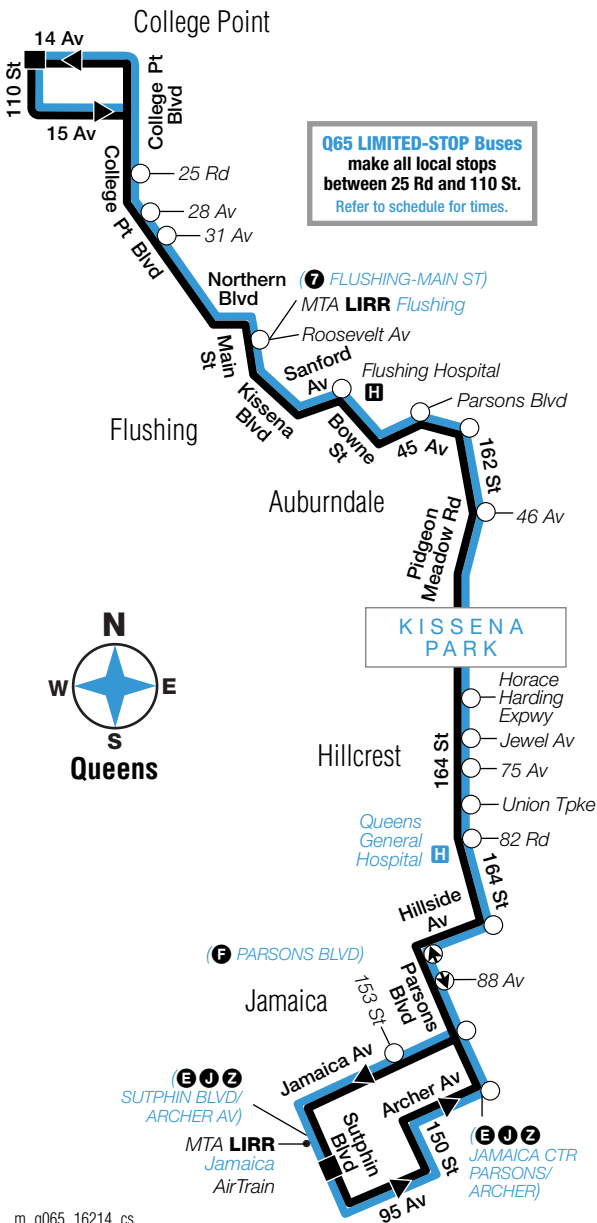

m_q065_16214_cs

Q65 MAP LEGEND

- Terminal
- (E STATION NAME) Subway Connection
- MTA LIRR Railroad Station
- Q65 Local Service
- Q65 Limited-Stop Service
- Limited Stop

For Accessible subway stations, travel directions and other information:

Call 511 or visit www.mta.info