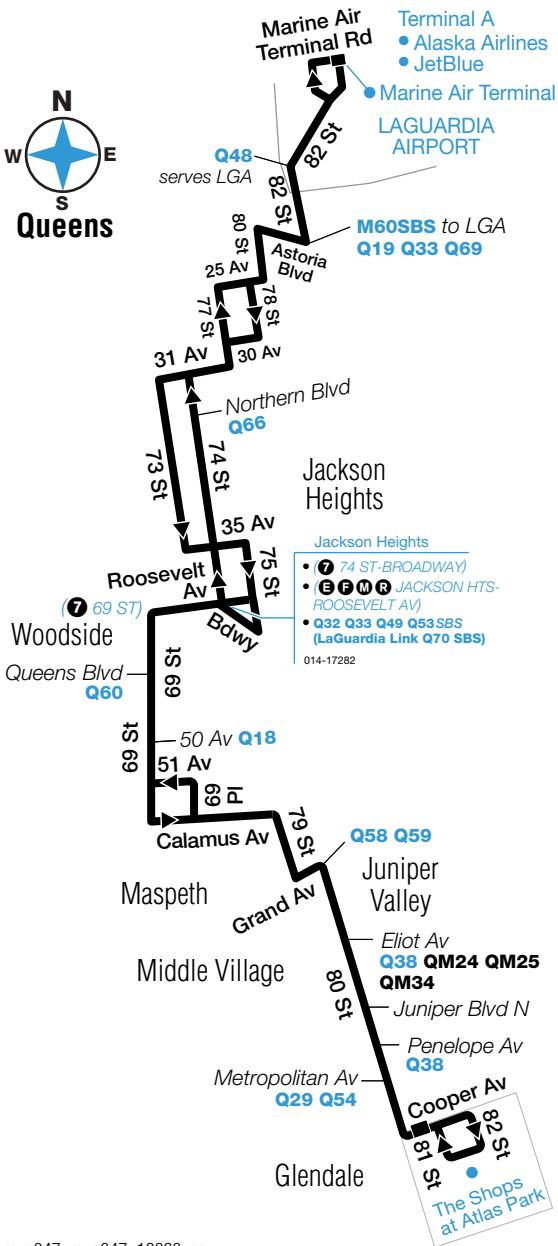

m_q047_m_q047_18060_cs

Q47 MAP LEGEND

Local/Limited/SBS Bus Transfers: shown in bold blue type.

Express Bus Transfers: shown in bold black type.

Terminal

• Point of Interest

(**E** STATION NAME)
Subway Connection

For Accessible subway stations, travel directions and other information:

Call 511 or visit www.mta.info