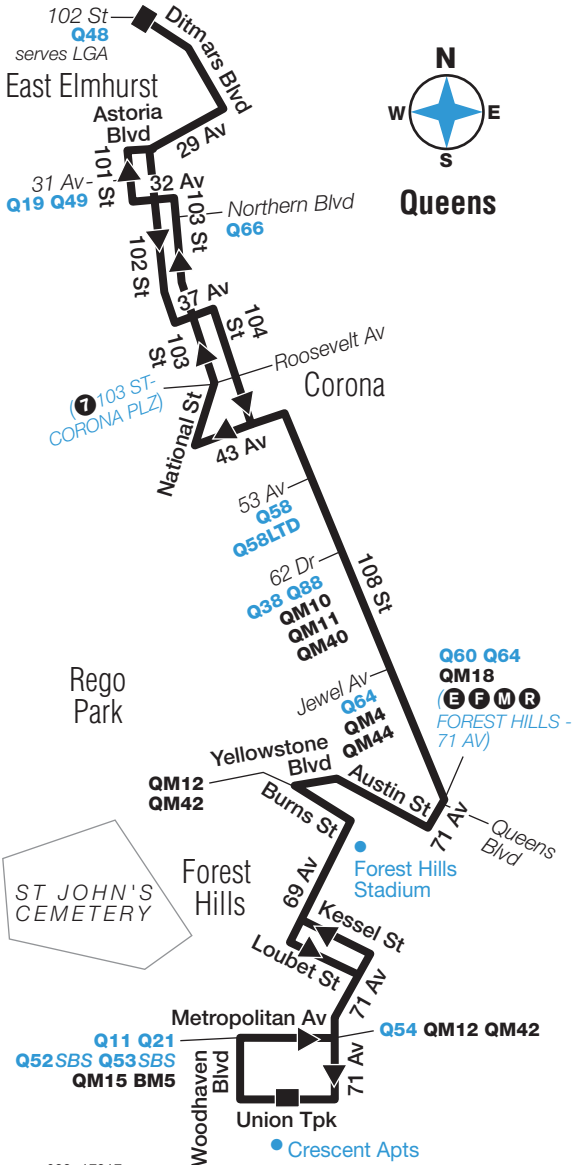

LA GUARDIA AIRPORT

m_q023_17317_cs

Q23 MAP LEGEND

Local/Limited/SBS Bus Transfers: shown in bold blue type.

Express Bus Transfers: shown in bold black type.

■ Terminal

(E) STATION NAME
Subway Connection

● Point of Interest

For Accessible subway stations, travel directions and other information:

Call 511 or visit www.mta.info