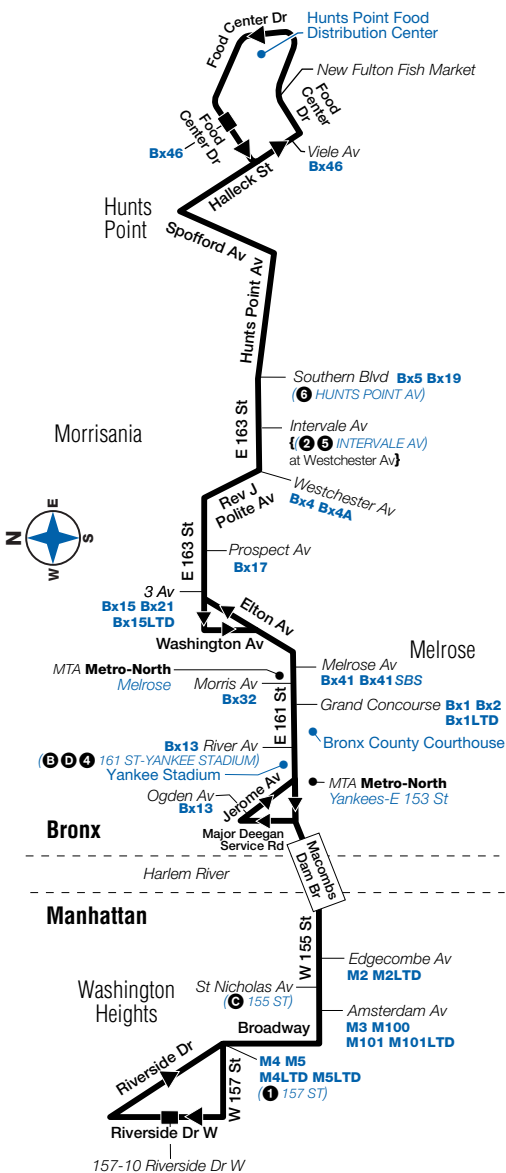

bx006a18214_cs

Bx6 MAP LEGEND

Local/Limited/SBS Bus Transfers: shown in bold blue type.

■ Terminal

(2) STATION NAME
Subway Connection

MTA **Metro-North**
Railroad Station

● Point of Interest

For Accessible subway stations, travel directions and other information:

Call 511 or visit www.mta.info