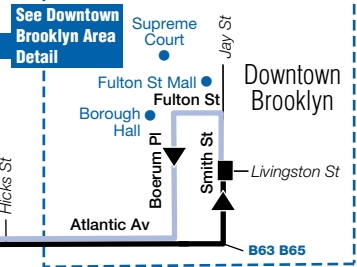

# DOWNTOWN BROOKLYN AREA DETAIL

\* Serves station late nights.

ad\_dbklyn\_13261

Customers using a MetroCard and transferring between the B61 and B62 will get an additional transfer to or from connecting bus routes.