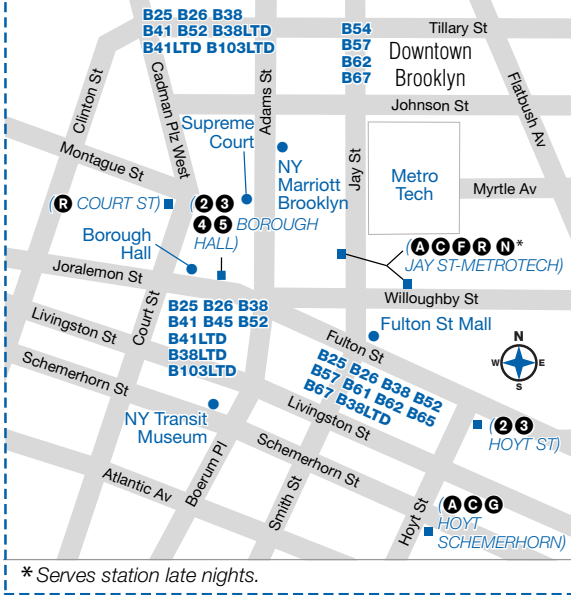

**B61 Sunday Service**

From Windsor Terrace to Downtown Brooklyn

Windsor Terrace 19 St/ Prospect Pk W	Park Slope 9 St/ 5 Av	Red Hook Ikea Beard/Otsego Sts	Dwntwn Bklyn Atlantic Av/ Hicks St	Dwntwn Bklyn Smith St/ Livingston St
11:40	11:49	12:03	12:12	12:17
12:20	12:29	12:41	12:50	12:55
1:00	1:09	1:21	1:30	1:35
1:40	1:48	1:59	2:08	2:13
2:20	2:28	2:39	2:48	2:53
3:00	3:08	3:19	3:28	3:33
3:40	3:48	3:59	4:08	4:13
4:20	4:28	4:39	4:48	4:53
4:40	4:48	4:59	5:08	5:13
5:00	5:08	5:19	5:28	5:33
5:20	5:28	5:39	5:48	5:53

# DOWNTOWN BROOKLYN AREA DETAIL

\* Serves station late nights.

ad\_dbklyn\_13261

Customers using a MetroCard and transferring between the B61 and B62 will get an additional transfer to or from connecting bus routes.