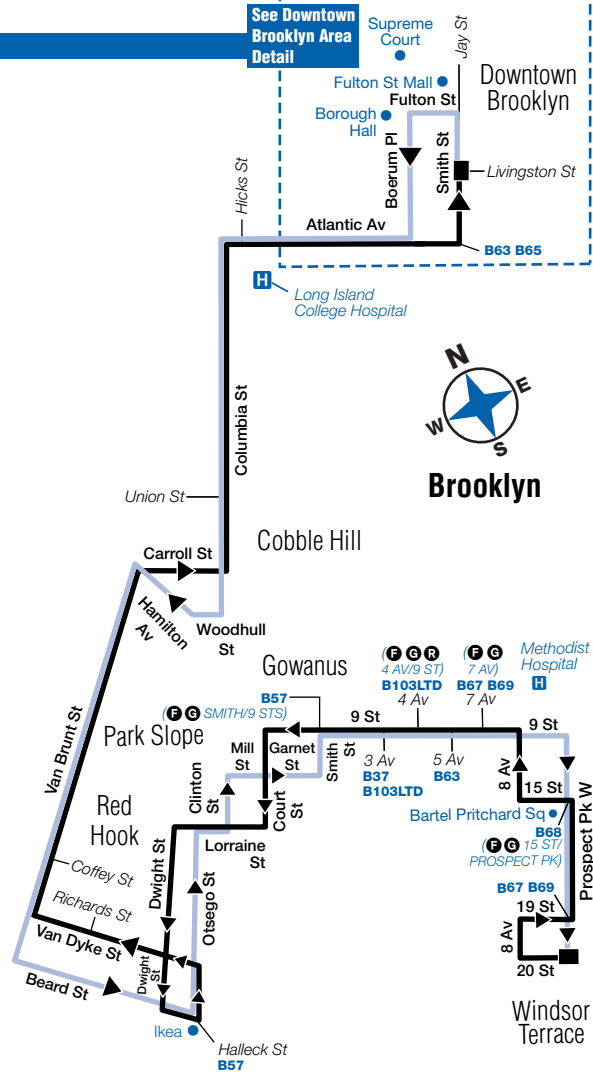

B61 Sunday service to Windsor Terrace, cont.

Dwntwn Bklyn Smith St/ Livingston St	Dwntwn Bklyn Atlantic Av/ Hicks St	Red Hook Ikea Beard/Otsego Sts	Park Slope 9 St/ 5 Av	Windsor Terrace 19 St/ Prospect Pk W
9:09	9:16	9:27	9:42	9:51
9:29	9:36	9:47	10:02	10:11
9:49	9:56	10:07	10:22	10:31
10:09	10:16	10:27	10:42	10:50
10:29	10:36	10:47	11:01	11:09
10:49	10:56	11:07	11:19	11:27
11:09	11:16	11:26	11:38	11:46
11:29	11:36	11:46	11:58	12:06
11:49	11:56	12:06	12:18	12:26
12:05	12:12	12:22	12:34	12:42

br061-JG-D7-9/3/2017-417819-417820-417821-407-nw-Req-2017-080206
br061-JG-D8-9/2/2018-418823-418829-418830-621-PP-Req-