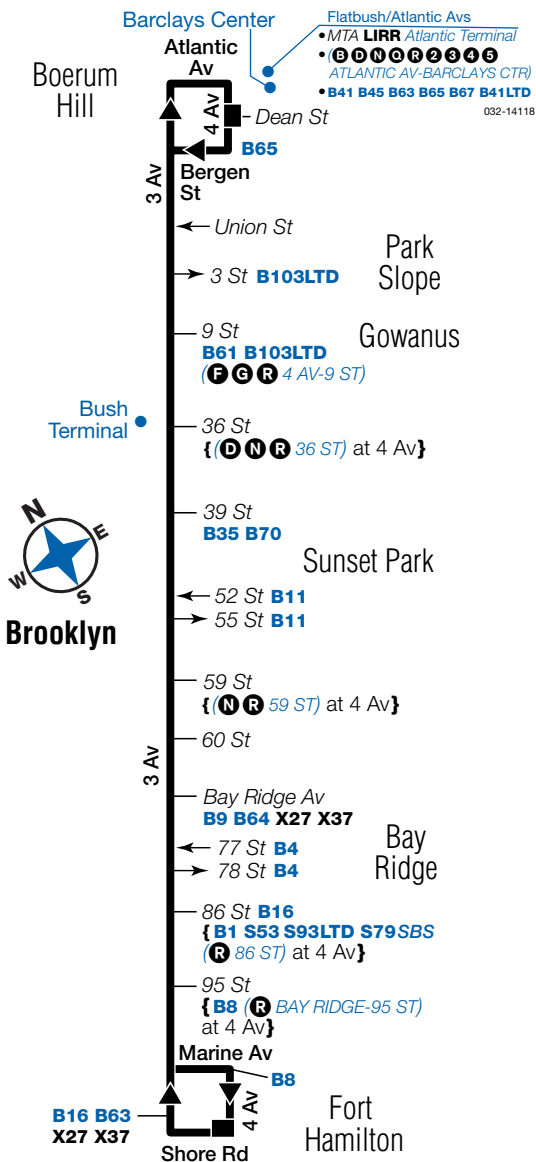

br037a18233_cs

B37 MAP LEGEND

Local/Limited/SBS Bus Transfers: shown in bold blue type.
Express Bus Transfers: shown in bold black type.

■ Terminal

(**R** STATION NAME)

MTA **LIRR**

Subway Connection

Railroad Station

● Point of Interest

For Accessible subway stations, travel directions and other information:

Call 511 or visit www.mta.info