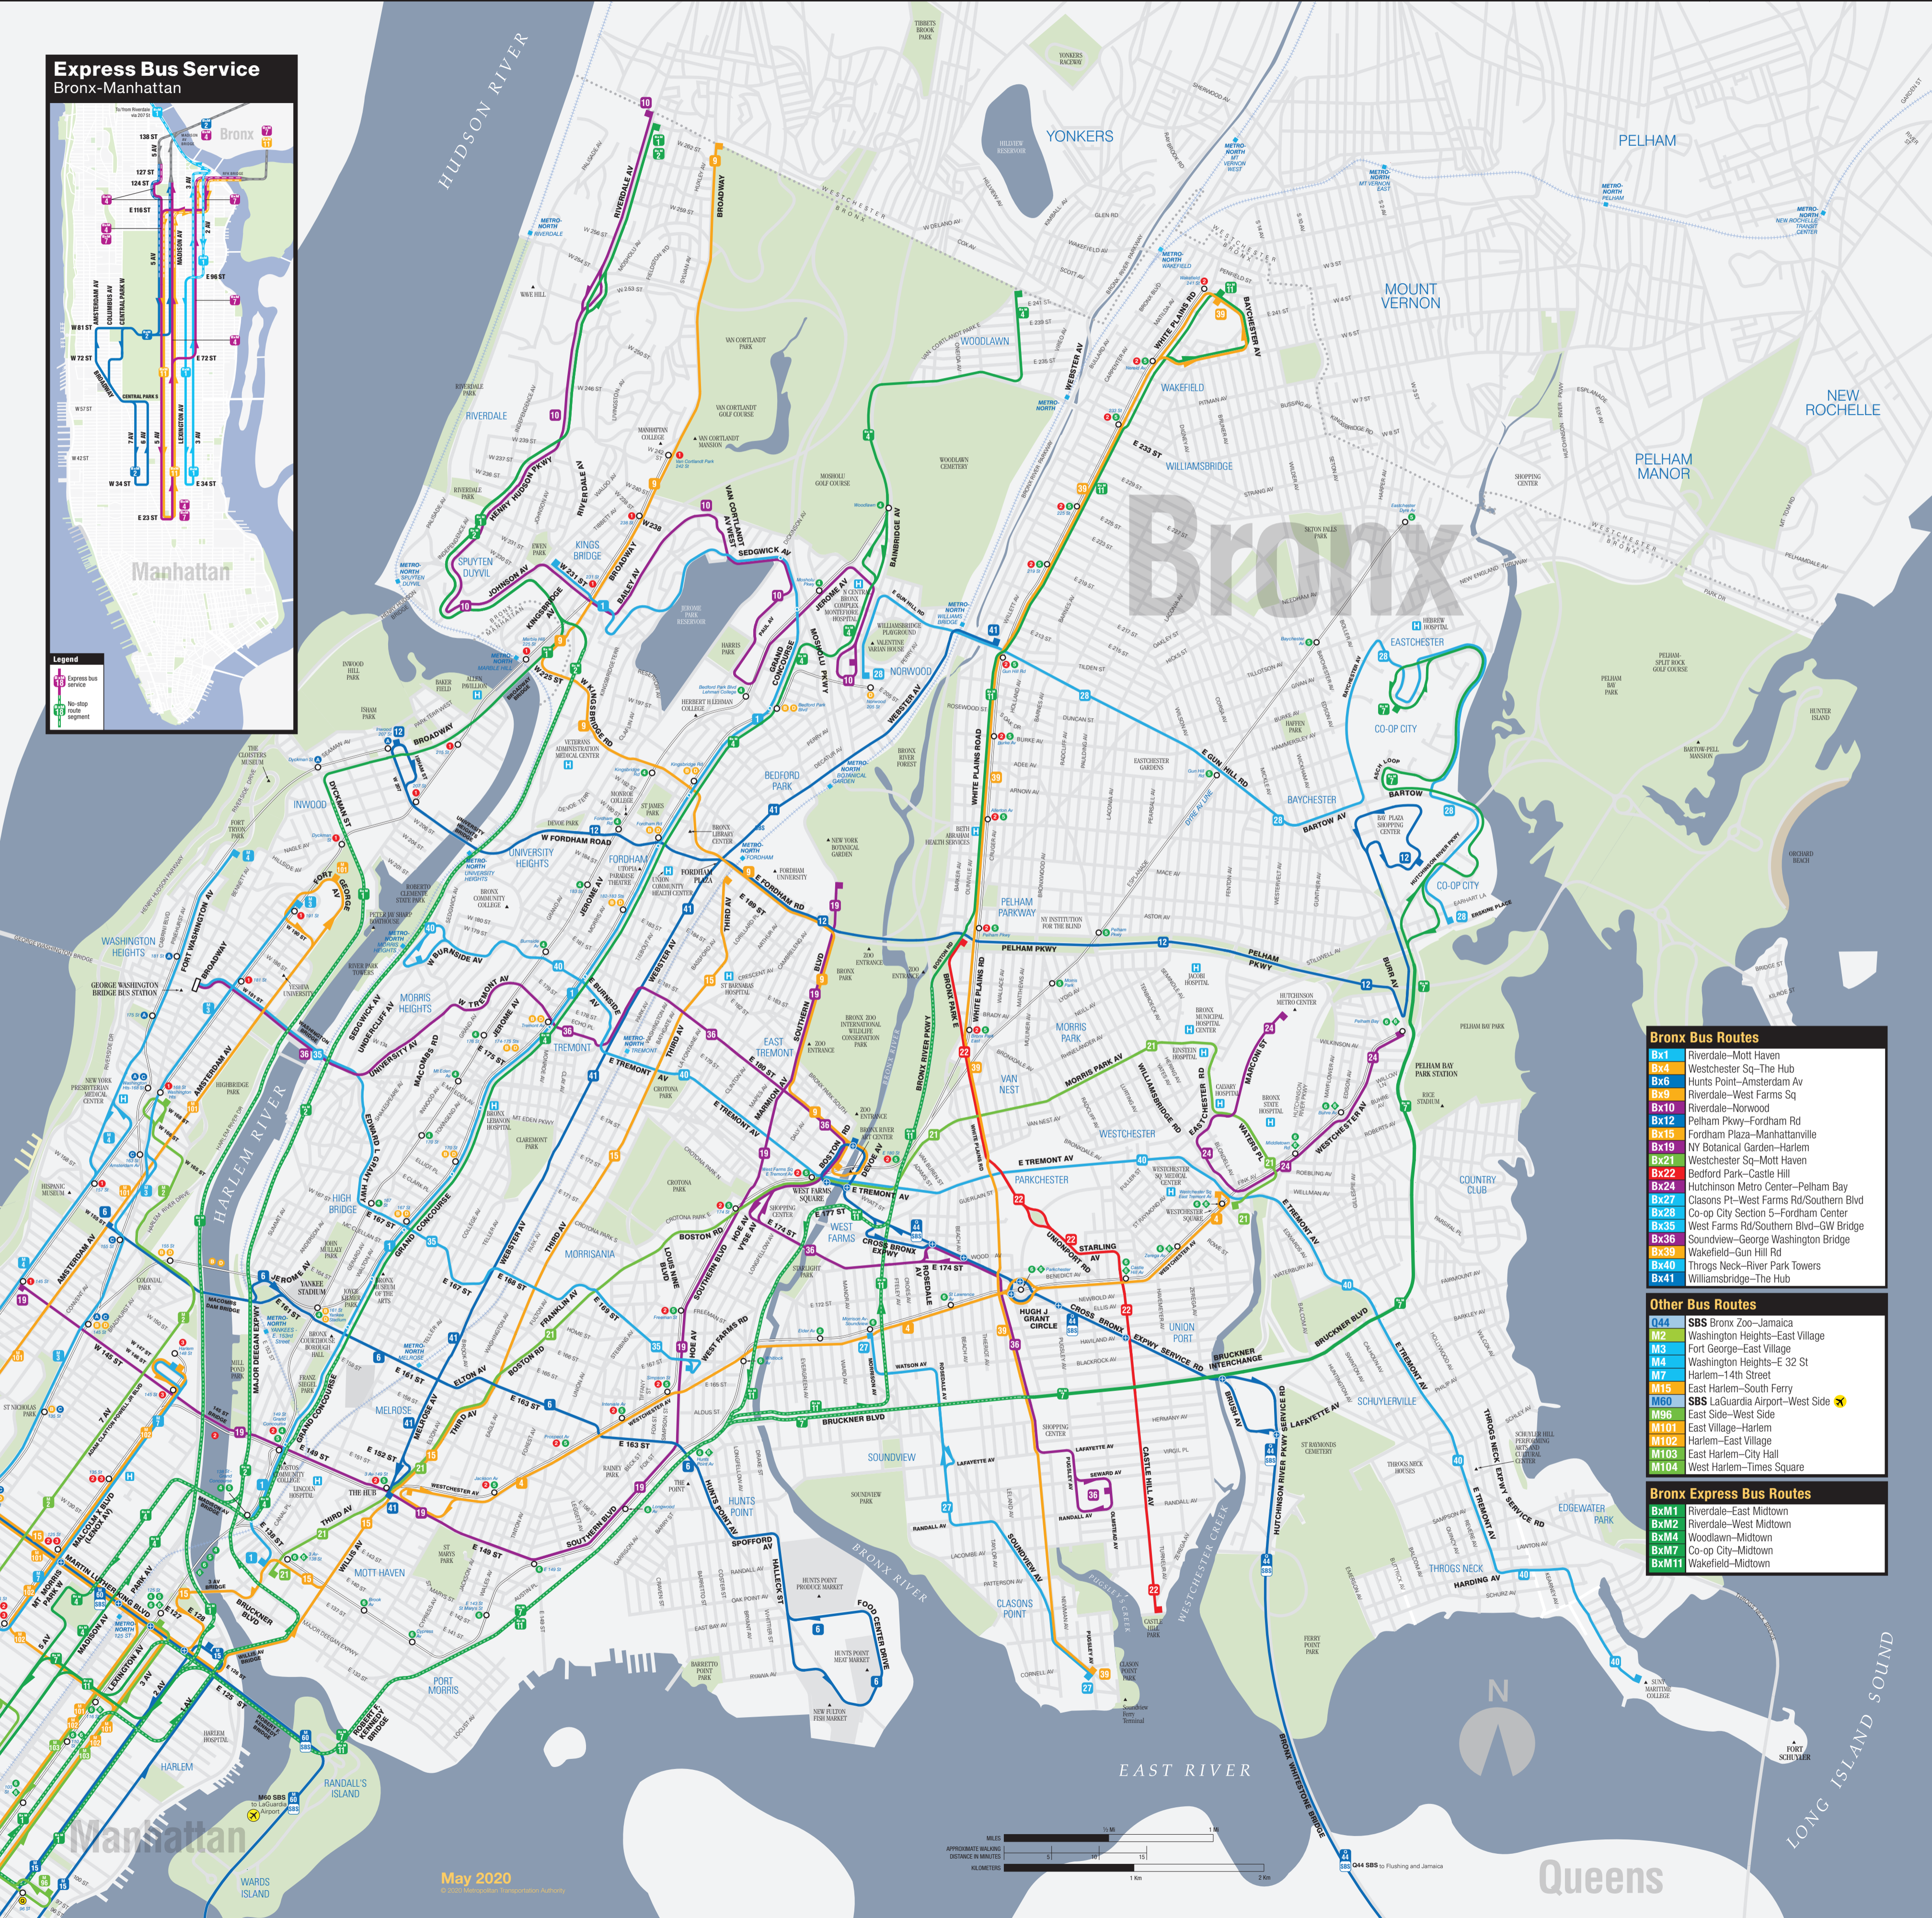

Bronx Bus Night Map

1:00 AM to 5:00 AM

Express Bus Service Bronx-Manhattan

Legend

- Express bus service
- No stop route segment

1. ### Bronx Bus Routes
2. **Bx1** Riverdale-Mott Haven
   - **Bx4** Westchester Sq-The Hub
   - **Bx6** Hunts Point-Amsterdam Av
   - **Bx9** Riverdale-West Farms Sq
   - **Bx10** Riverdale-Norwood
   - **Bx12** Pelham Pkwy-Fordham Rd
   - **Bx15** Fordham Plaza-Manhattanville
   - **Bx19** NY Botanical Garden-Harlem
   - **Bx21** Westchester Sq-Mott Haven
   - **Bx22** Bedford Park-Castle Hill
   - **Bx24** Hutchinson Metro Center-Pelham Bay
   - **Bx27** Clasons Pt-West Farms Rd/Southern Blvd
   - **Bx28** Co-op City Section 5-Fordham Center
   - **Bx35** West Farms Rd/Southern Blvd-GW Bridge
   - **Bx36** Soundview-George Washington Bridge
   - **Bx39** Wakefield-Gun Hill Rd
   - **Bx40** Throgs Neck-River Park Towers
   - **Bx41** Williamsbridge-The Hub
3. ### Other Bus Routes
4. **Q44** SBS Bronx Zoo-Jamaica
   - **M2** Washington Heights-East Village
   - **M3** Fort George-East Village
   - **M4** Washington Heights-E 32 St
   - **M7** Harlem-14th Street
   - **M15** East Harlem-South Ferry
   - **M60** SBS LaGuardia Airport-West Side
   - **M96** East Side-West Side
   - **M101** East Village-Harlem
   - **M102** Harlem-East Village
   - **M103** East Harlem-City Hall
   - **M104** West Harlem-Times Square
5. ### Bronx Express Bus Routes
6. **BxM1** Riverdale-East Midtown
   - **BxM2** Riverdale-West Midtown
   - **BxM4** Woodlawn-Midtown
   - **BxM7** Co-op City-Midtown
   - **BxM11** Wakefield-Midtown

Queens

LONG ISLAND SOUND