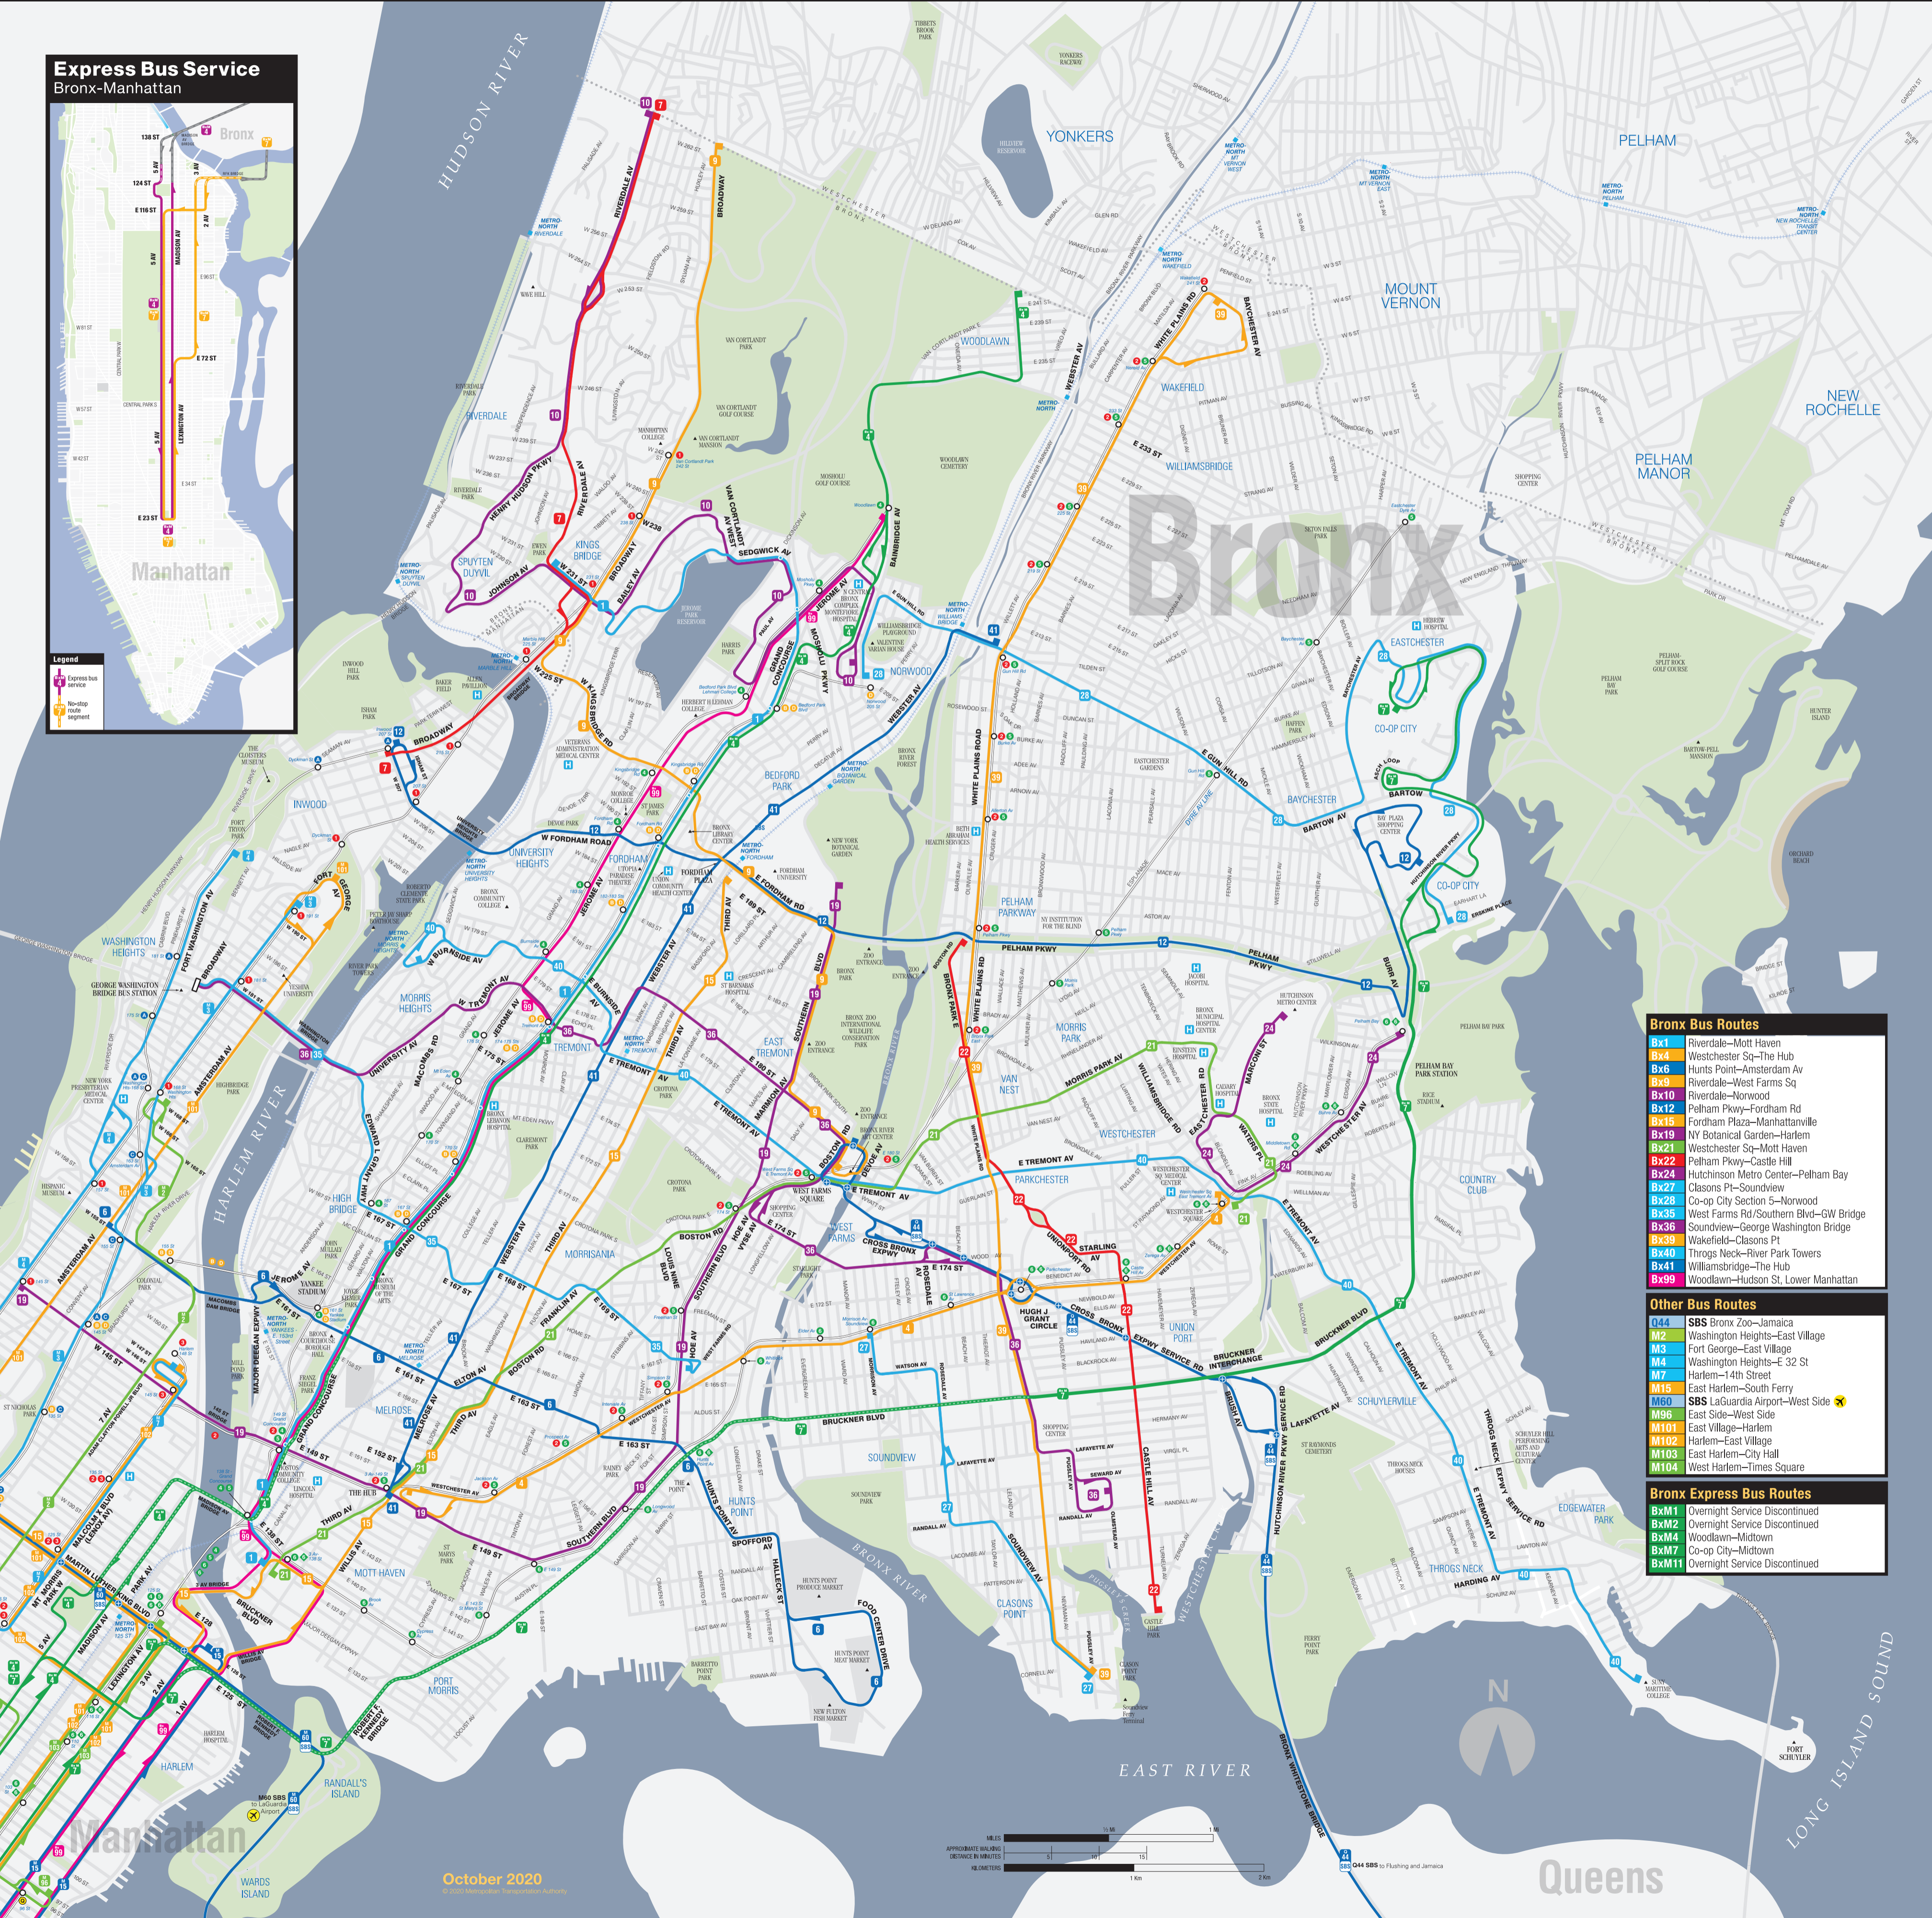

Bronx Bus Night Map

1:00 AM to 5:00 AM

Express Bus Service Bronx-Manhattan

Legend

- Express bus service
- No-stop route segment

- #### Bronx Bus Routes
- Bx1** Riverdale–Mott Haven
 - Bx4** Westchester Sq–The Hub
 - Bx6** Hunts Point–Amsterdam Av
 - Bx9** Riverdale–West Farms Sq
 - Bx10** Riverdale–Norwood
 - Bx12** Pelham Pkwy–Fordham Rd
 - Bx15** Fordham Plaza–Manhattanville
 - Bx19** NY Botanical Garden–Harlem
 - Bx21** Westchester Sq–Mott Haven
 - Bx22** Pelham Pkwy–Castle Hill
 - Bx24** Hutchinson Metro Center–Pelham Bay
 - Bx27** Clasons Pt–Soundview
 - Bx28** Co-op City Section 5–Norwood
 - Bx35** West Farms Rd/Southern Blvd–GW Bridge
 - Bx36** Soundview–George Washington Bridge
 - Bx39** Wakefield–Clasons Pt
 - Bx41** Throgs Neck–River Park Towers
 - Bx41** Williamsbridge–The Hub
 - Bx99** Woodlawn–Hudson St, Lower Manhattan
- #### Other Bus Routes
- M04** SBS Bronx Zoo–Jamaica
 - M2** Washington Heights–East Village
 - M3** Fort George–East Village
 - M4** Washington Heights–E 32 St
 - M7** Harlem–14th Street
 - M15** East Harlem–South Ferry
 - M60** SBS LaGuardia Airport–West Side
 - M96** East Side–West Side
 - M101** East Village–Harlem
 - M102** Harlem–East Village
 - M103** East Harlem–City Hall
 - M104** West Harlem–Times Square
- #### Bronx Express Bus Routes
- BxM1** Overnight Service Discontinued
 - BxM2** Overnight Service Discontinued
 - BxM4** Woodlawn–Midtown
 - BxM7** Co-op City–Midtown
 - BxM11** Overnight Service Discontinued

October 2020
© 2020 Metropolitan Transportation Authority

Queens