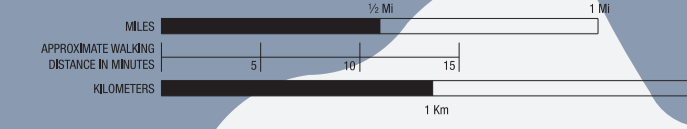

Bronx Bus Night Map

1:00 AM to 5:00 AM

Express Bus Service Bronx-Manhattan

Legend

- Express bus service
- No-stop route segment

- #### Bronx Bus Routes
- Bx1** Riverdale–Mott Haven
 - Bx4** Westchester Sq–The Hub
 - Bx6** Hunts Point–Amsterdam Av
 - Bx9** Riverdale–West Farms Sq
 - Bx10** Riverdale–Norwood
 - Bx12** Pelham Pkwy–Fordham Rd
 - Bx15** Fordham Plaza–Manhattanville
 - Bx19** NY Botanical Garden–Harlem
 - Bx21** Westchester Sq–Mott Haven
 - Bx22** Pelham Pkwy–Castle Hill
 - Bx24** Hutchinson Metro Center–Pelham Bay
 - Bx27** Clasons Pt–Soundview
 - Bx28** Co-op City Section 5–Norwood
 - Bx35** West Farms Rd/Southern Blvd–GW Bridge
 - Bx36** Soundview–George Washington Bridge
 - Bx39** Wakefield–Clasons Pt
 - Bx41** Throgs Neck–River Park Towers
 - Bx41** Williamsbridge–The Hub
 - Bx99** Woodlawn–Hudson St, Lower Manhattan
- #### Other Bus Routes
- M04** SBS Bronx Zoo–Jamaica
 - M2** Washington Heights–East Village
 - M3** Fort George–East Village
 - M4** Washington Heights–E 32 St
 - M7** Harlem–14th Street
 - M15** East Harlem–South Ferry
 - M60** SBS LaGuardia Airport–West Side
 - M96** East Side–West Side
 - M101** East Village–Harlem
 - M102** Harlem–East Village
 - M103** East Harlem–City Hall
 - M104** West Harlem–Times Square
- #### Bronx Express Bus Routes
- BxM1** Overnight Service Discontinued
 - BxM2** Overnight Service Discontinued
 - BxM4** Woodlawn–Midtown
 - BxM7** Co-op City–Midtown
 - BxM11** Overnight Service Discontinued