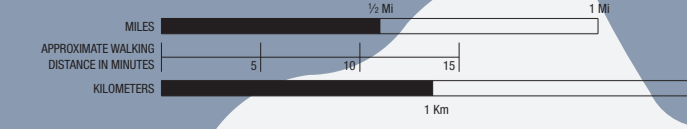

Queens

LONG ISLAND SOUND