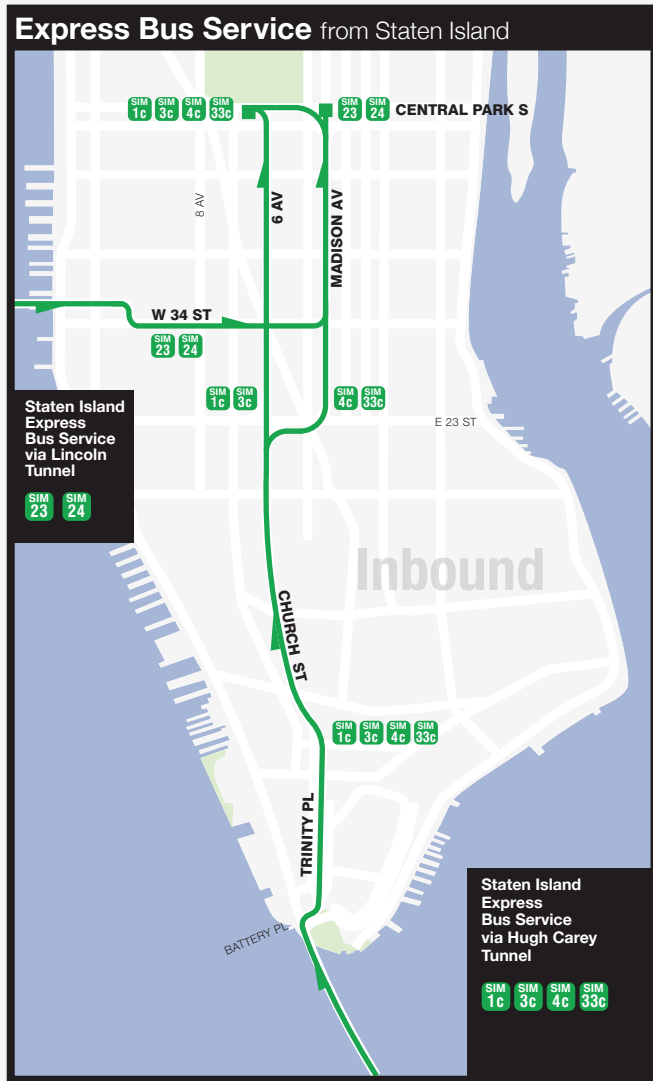

Staten Island Bus Map-Essential Service

Legend

- Local Bus Service
- Full-time Service (Every day from 7 a.m. - 10 p.m.; many routes operate longer hours)
- No Saturday and/or Sunday service
- Direction of Service (no arrows)
- Full-time Terminal
- Part-time Service
- Part-time Terminal
- Dark Green: Express Bus Service (premium fare)
- Green: Bus Service (SIM23 and SIM24 Operated by Academy Bus; academybus.com; Express Section (no stops))
- Staten Island Railway Station
- Hospital
- Park and Ride
- Accessible Station