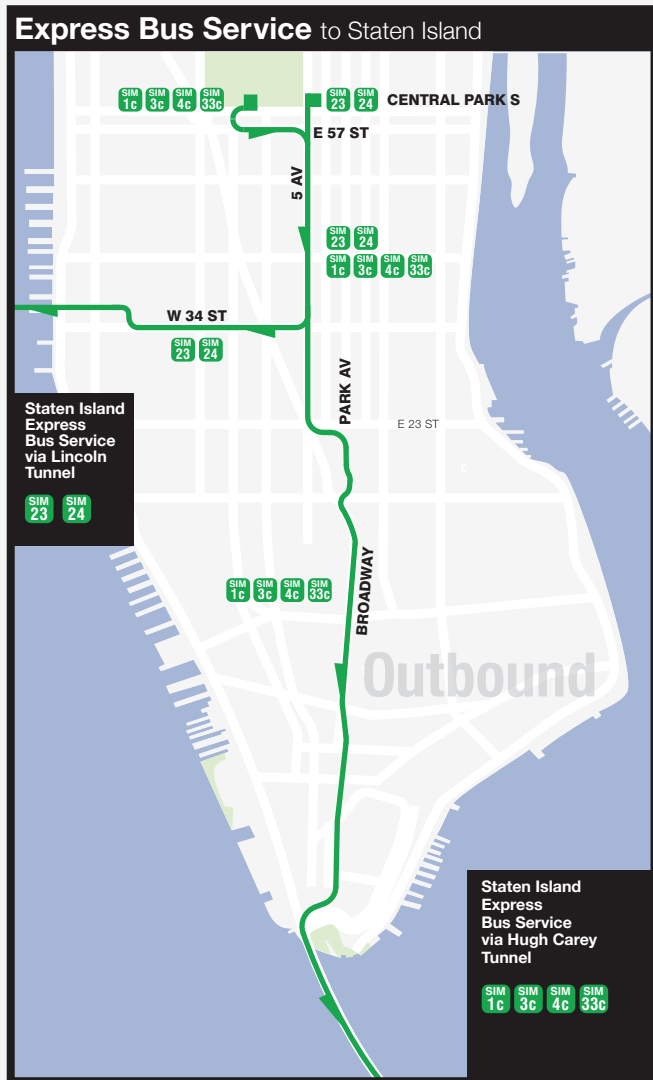

Staten Island Bus Map-Essential Service

Legend

- Local Bus Service
- Full-time Service (Every day from 7 a.m. - 10 p.m.; many routes operate longer hours)
- No Saturday and/or Sunday service
- Direction of Service (no arrows)
- Full-time Terminal
- Part-time Service
- Part-time Terminal
- Dark Green: Express Bus Service (premium fare)
- Green: Bus Service (SIM23 and SIM24 Operated by Academy Bus; academybus.com; Express Section (no stops))
- Staten Island Railway Station
- Hospital
- Park and Ride
- Accessible Station