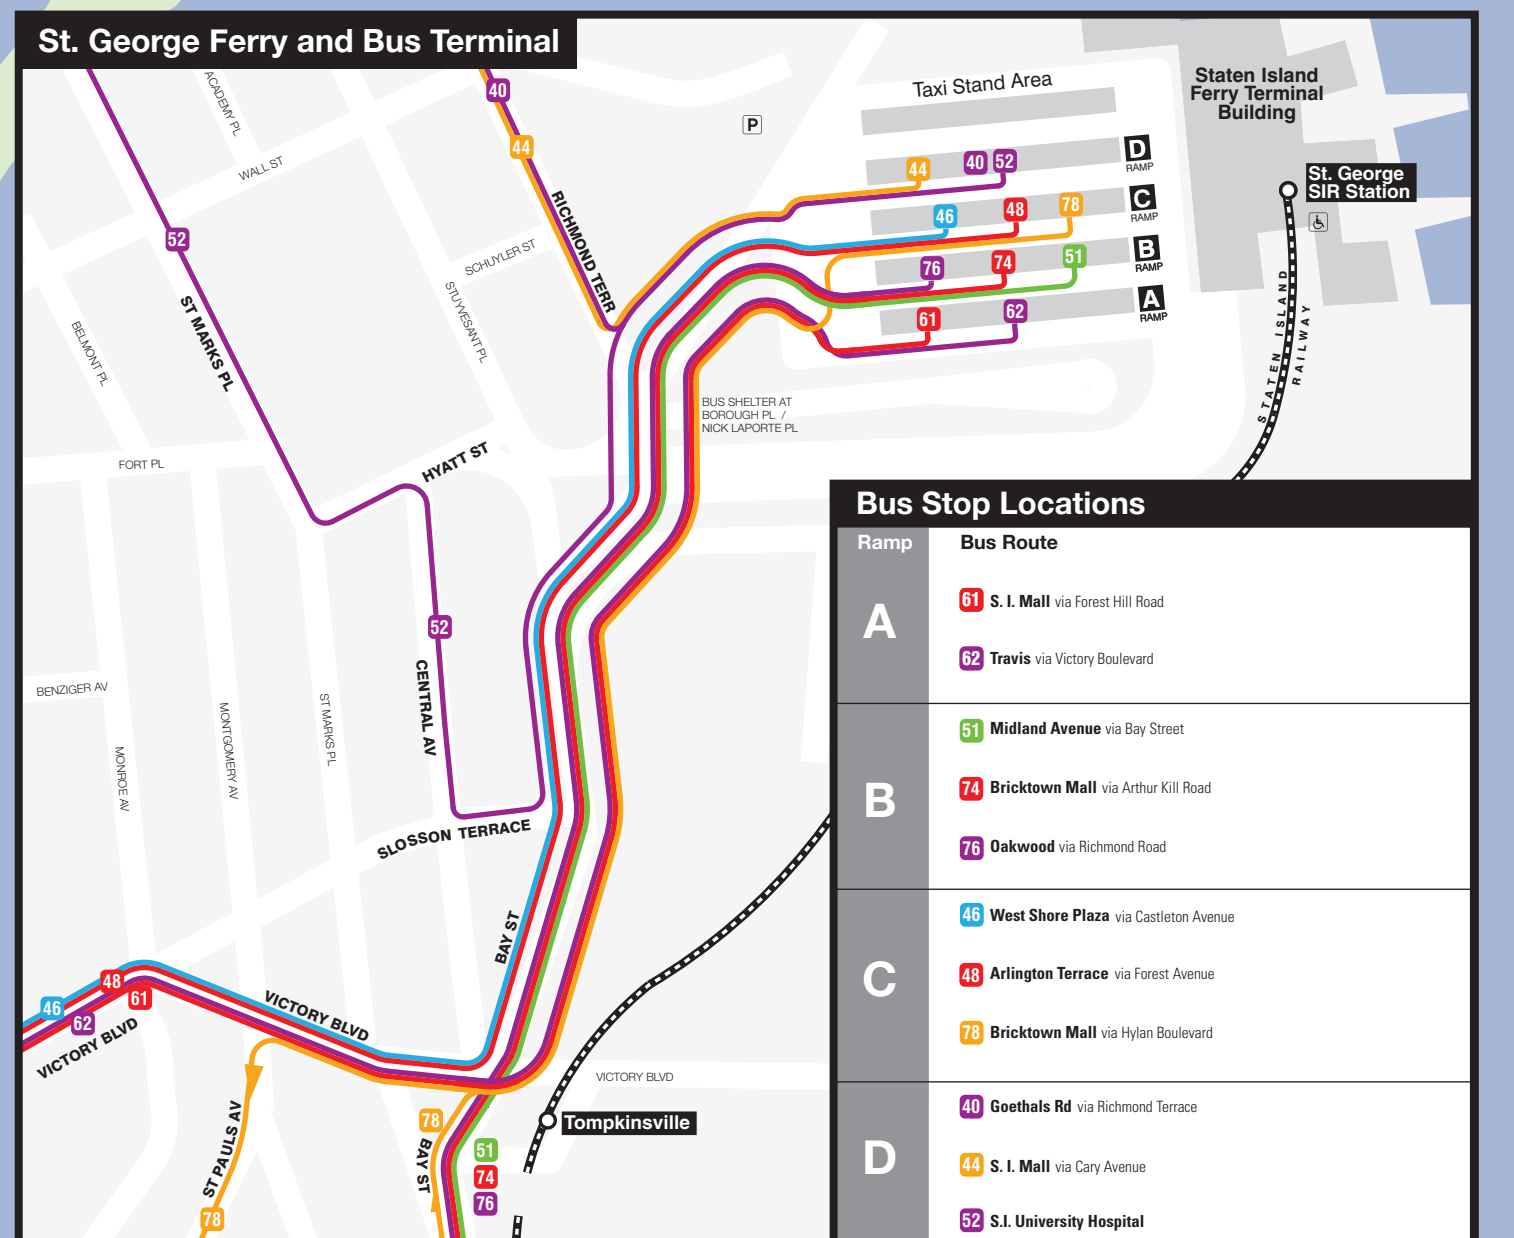

Staten Island Ferry

Service is free. Travel time in either direction between St. George and Whitehall is approximately 25 minutes.

The Staten Island Ferry is running hourly service.

Schedule is subject to change.

For the most up-to-date ferry information check online or call 311.

<https://www1.nyc.gov/html/dot/html/ferrybus/siferryschedule.shtml>