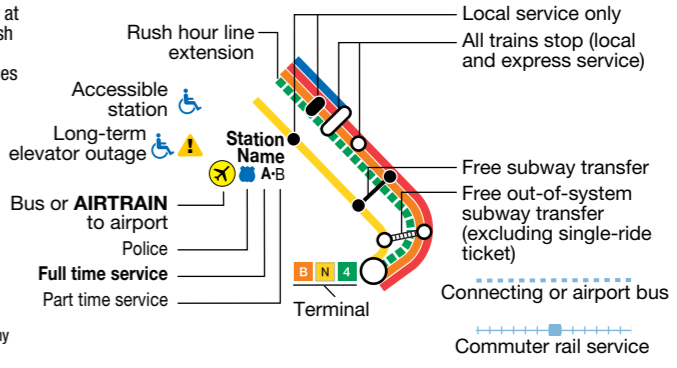

New York City Subway

with railroad and airport connections

Key

visit www.mta.info