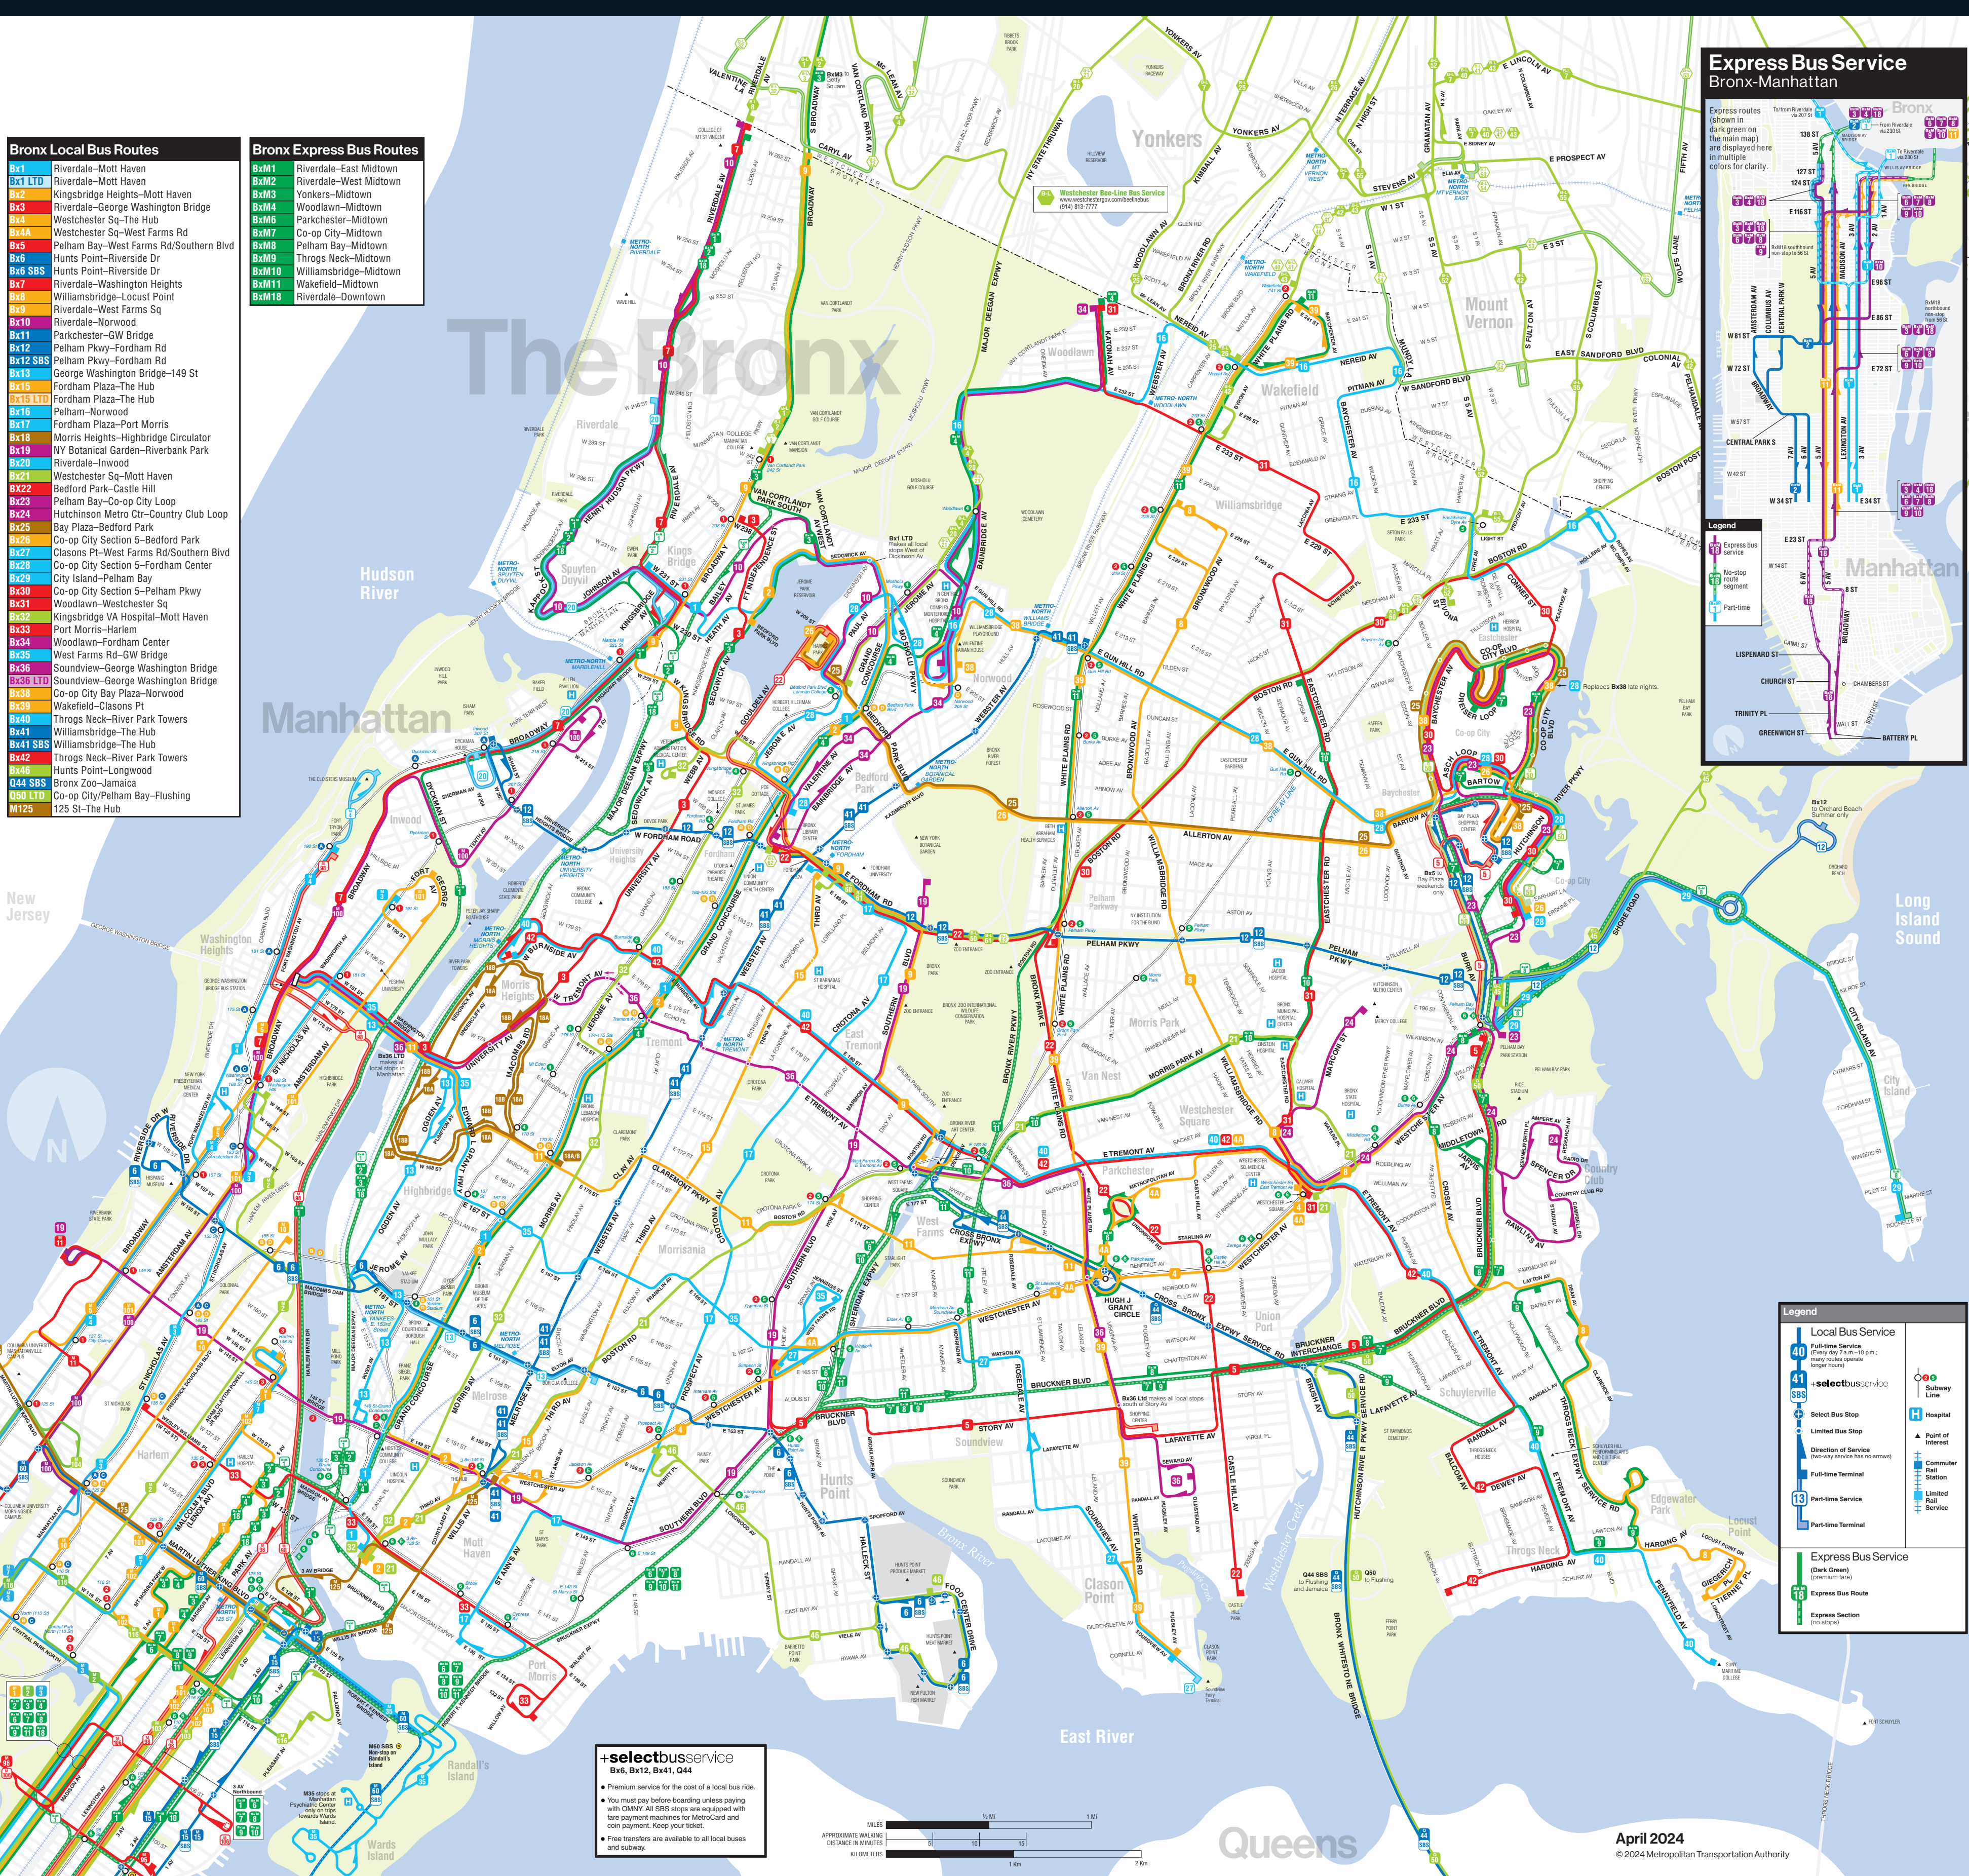

1. ### Bronx Express Bus Routes
2. **BxM1** Riverdale–East Midtown
   - **BxM2** Riverdale–West Midtown
   - **BxM3** Yonkers–Midtown
   - **BxM4** Woodlawn–Midtown
   - **BxM5** Co-op City–Midtown
   - **BxM6** Parkchester–Midtown
   - **BxM7** Pelham Bay–Midtown
   - **BxM8** Throgs Neck–Midtown
   - **BxM9** Williamsbridge–Midtown
   - **BxM10** Wakefield–Midtown
   - **BxM11** Wakefield–Midtown
   - **BxM18** Riverdale–Downtown

Express Bus Service Bronx-Manhattan

Express routes (shown in dark green on the main map) are displayed here in multiple colors for clarity.

Legend

- Express bus service
- No-stop route segment
- Part-time

Legend

- Express bus service
- No-stop route segment
- Part-time

Legend

— Local Bus Service	— Full-time Service (Every day 7 a.m. to 10 p.m.; many routes operate longer hours)	— +selectbuservice	— Select Bus Stop	— Limited Bus Stop	— Hospital
— Direction of Service (two-way service has no arrows)	— Full-time Terminal	— Part-time Service	— Part-time Terminal	— Point of Interest	— Commuter Rail Station
— Express Bus Service (Dark Green) (Greenium fare)	— Express Bus Route	— Express Section (No stops)	— Limited Rail Service	— Limited Rail Service	— Limited Rail Service