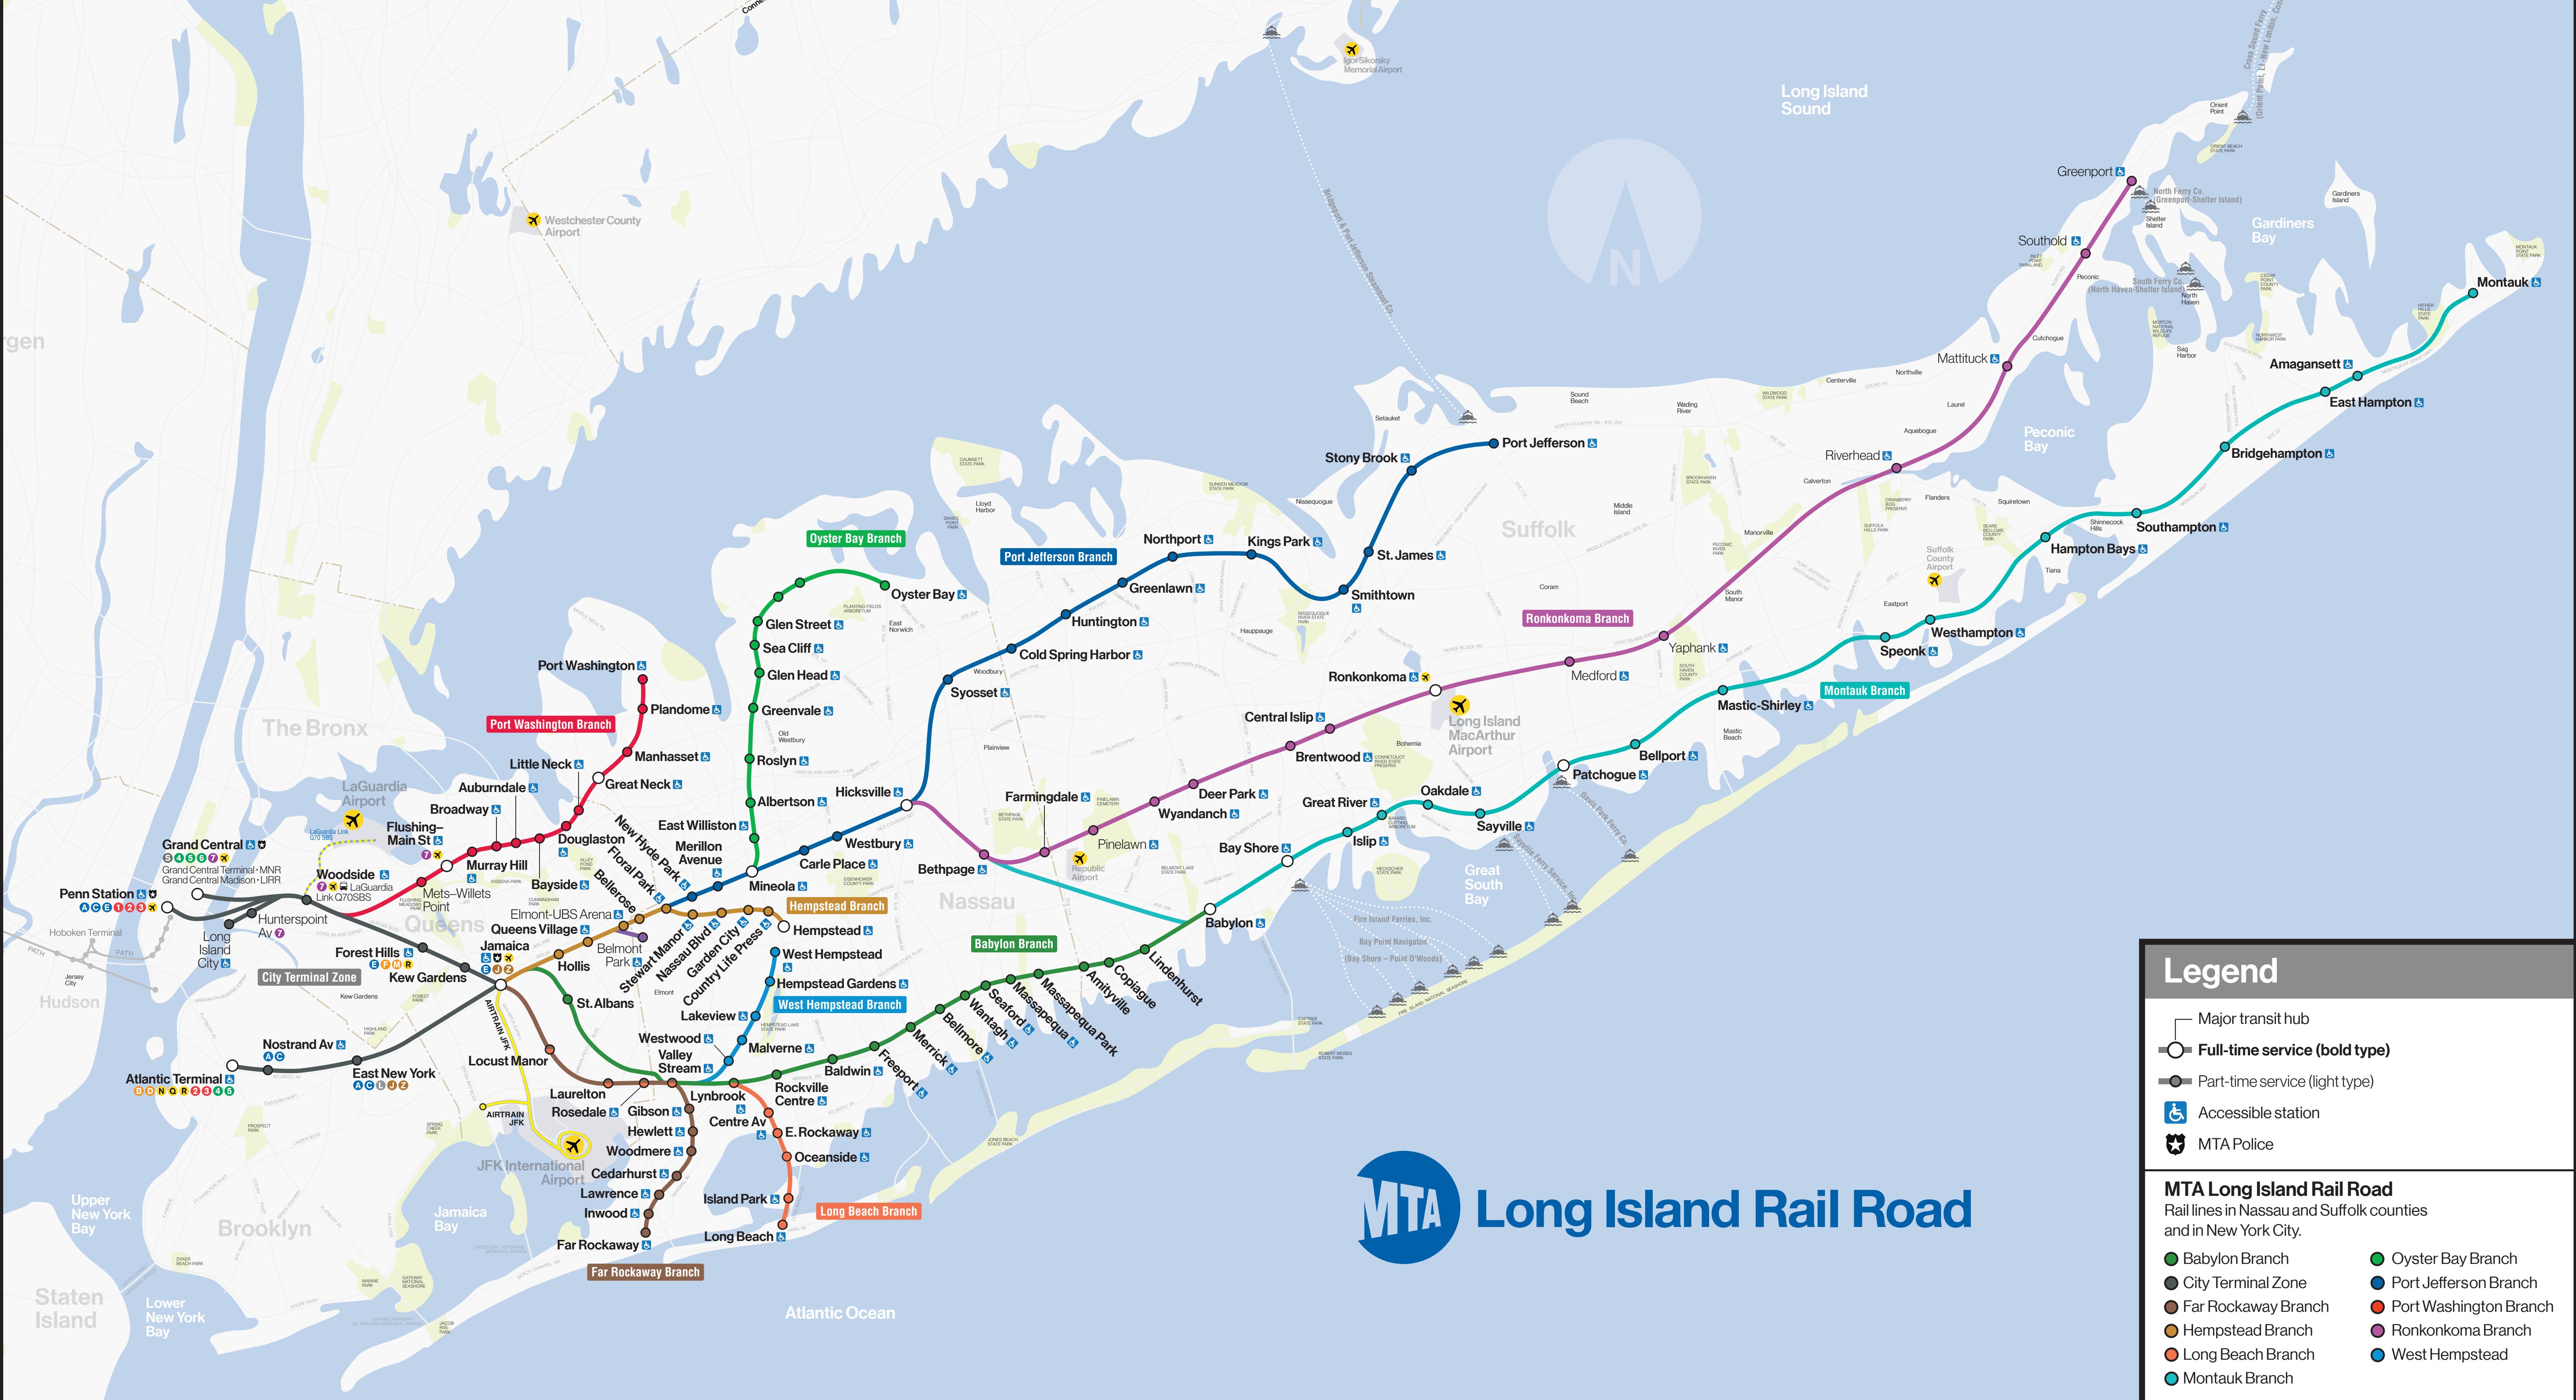

Long Island Rail Road

with subway and airport connections

Legend

- Major transit hub
- Full-time service (bold type)
- Part-time service (light type)
- Accessible station
- MTA Police

MTA Long Island Rail Road

Rail lines in Nassau and Suffolk counties and in New York City.

Babylon Branch	Oyster Bay Branch
City Terminal Zone	Port Jefferson Branch
Far Rockaway Branch	Port Washington Branch
Hempstead Branch	Ronkonkoma Branch
Long Beach Branch	West Hempstead
Montauk Branch	

Long Island Rail Road