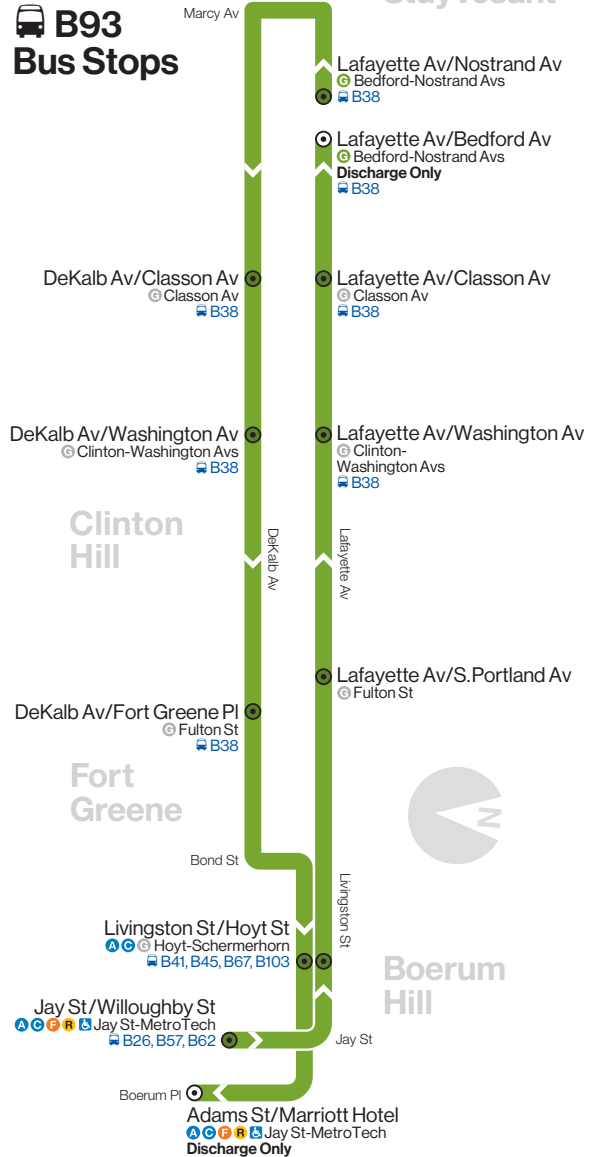

G trains will NOT run between Bedford-Nostrand Aves and Church Av

Free **B93** shuttle buses will run between **Bedford-Nostrand Aves** and **Jay St-MetroTech** **A C F R**, making all **G** stops between **Bedford-Nostrand Aves** and **Hoyt-Schermerhorn**. **F** trains will continue to make all **F G** stops between **Bergen St** and **Church Av**.

G trains will run between Court Sq and Bedford-Nostrand Aves.

B93 Bus Stops

Legend

- Suspended service** (G icon)
- Shuttle bus** (B93 icon)
- Partially accessible** (Station name with wheelchair icon)
- Fully accessible** (Station name with wheelchair icon)
- Out-of-System Transfer** (Person icon)
- Use OMNY or MetroCard for a free out-of-system transfer between Broadway (G) and Hewes St (J, M, Z) or Lorimer St (M, Z).