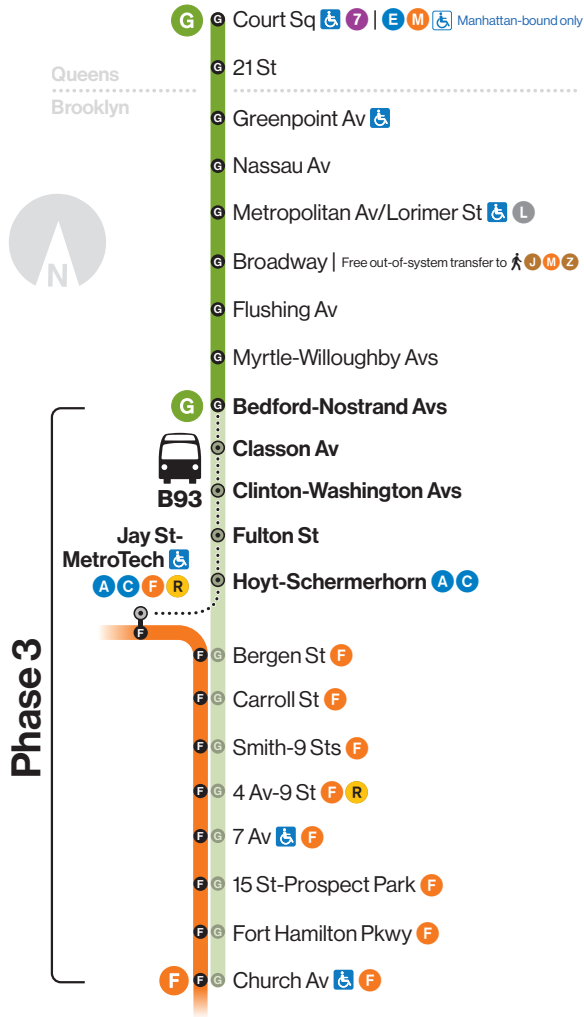

G trains will NOT run between Bedford-Nostrand Aves and Church Av

Free **B93** shuttle buses will run between **Bedford-Nostrand Aves** and **Jay St-MetroTech** **A C F R**, making all **G** stops between **Bedford-Nostrand Aves** and **Hoyt-Schermerhorn**. **F** trains will continue to make all **F G** stops between **Bergen St** and **Church Av**.

G trains will run between Court Sq and Bedford-Nostrand Aves.

B93 Bus Stops

Legend

- Suspended service** (G icon)
- Shuttle bus** (B93 icon)
- Partially accessible** (Station name with wheelchair icon)
- Fully accessible** (Station name with wheelchair icon)
- Out-of-System Transfer** (Person icon)
- Use OMNY or MetroCard for a free out-of-system transfer between Broadway (G) and Hewes St (J, M, Z) or Lorimer St (M, Z).