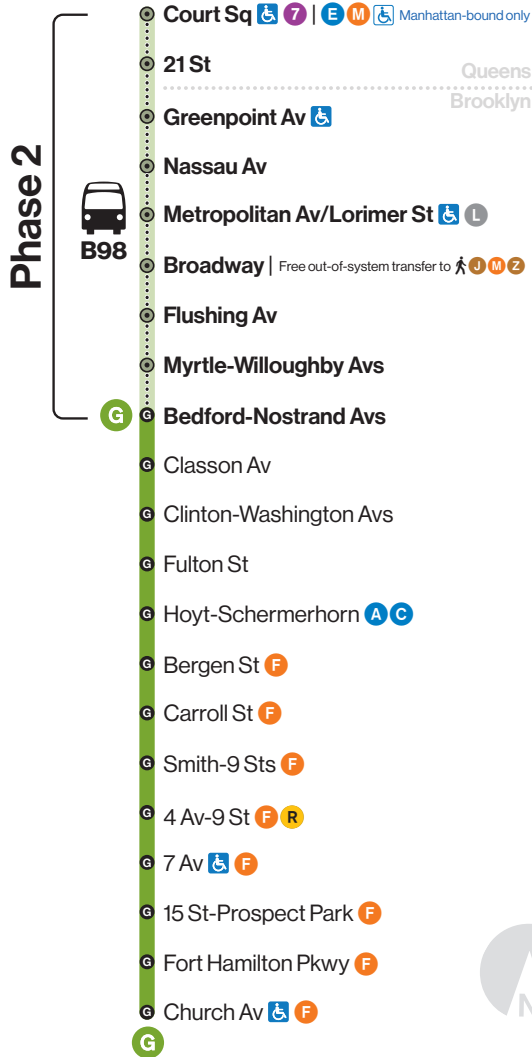

G trains will NOT run between Court Sq and Bedford-Nostrand Avs

Free **B98** shuttle buses will run between **Court Sq** and **Bedford-Nostrand Avs**, making all **G** stops.

G trains will run between **Bedford-Nostrand Avs** and **Church Av**.

B98 Bus Stops

Legend	
	Suspended service
	Shuttle bus
Station name	Partially accessible
Station name	Fully accessible
	Out-of-System Transfer
Use OMNY or MetroCard for a free out-of-system transfer between Broadway G and Hewes St J, M, Z or Lorimer St J, M, Z .	