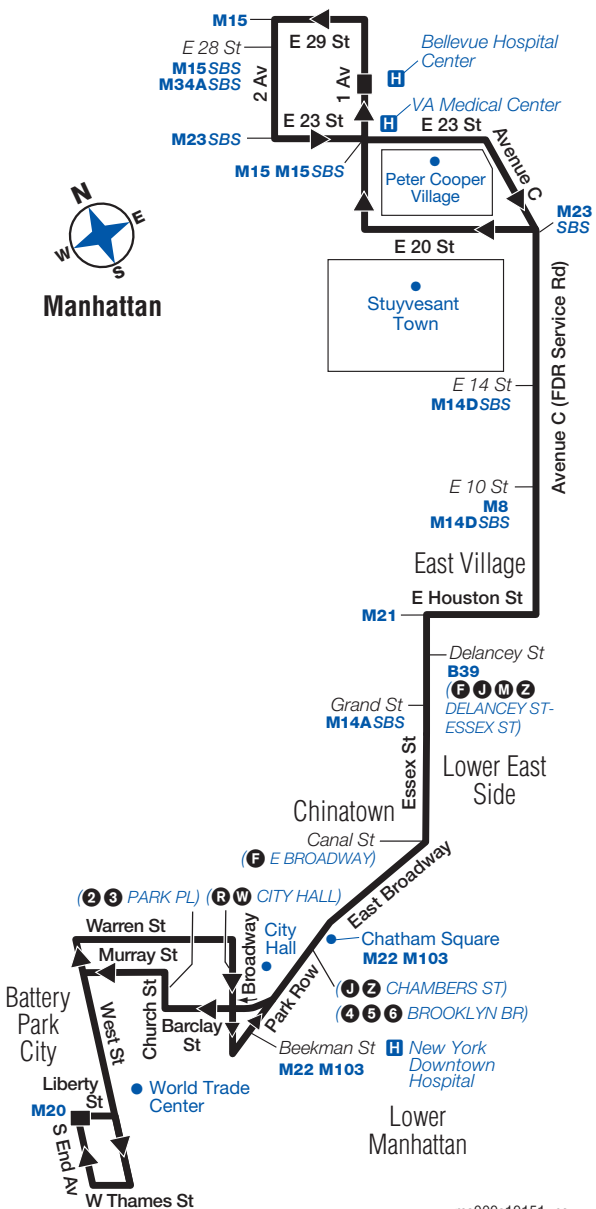

Manhattan

ma009a19151_cs

M9 MAP LEGEND

Local/Limited/SBS Bus Transfers: shown in bold blue type.

■ Terminal

● Point of Interest

(J) STATION NAME

Subway Connection

For Accessible subway stations, travel directions and other information:

Call 511 or visit www.mta.info