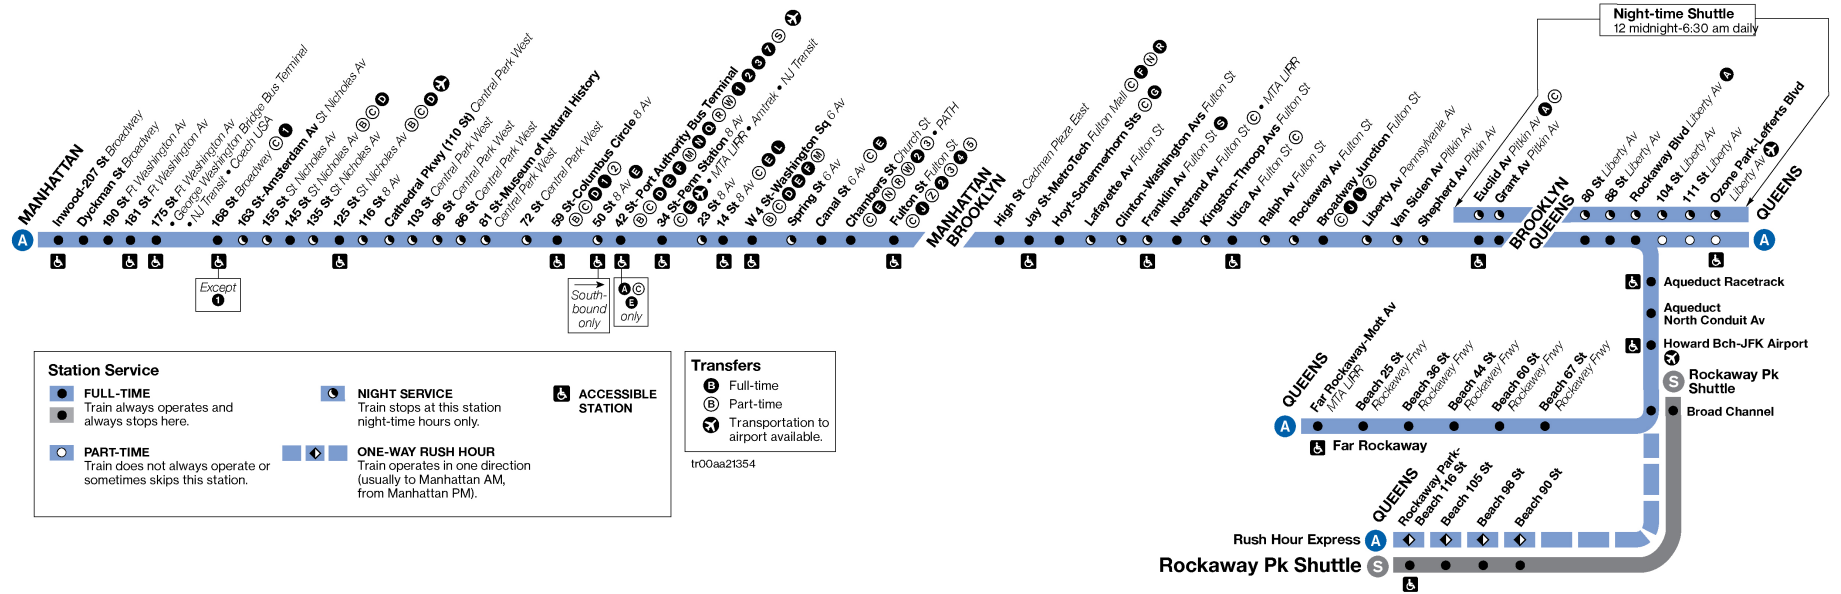

A 8 Avenue Express (with Rockaway Park Shuttle)