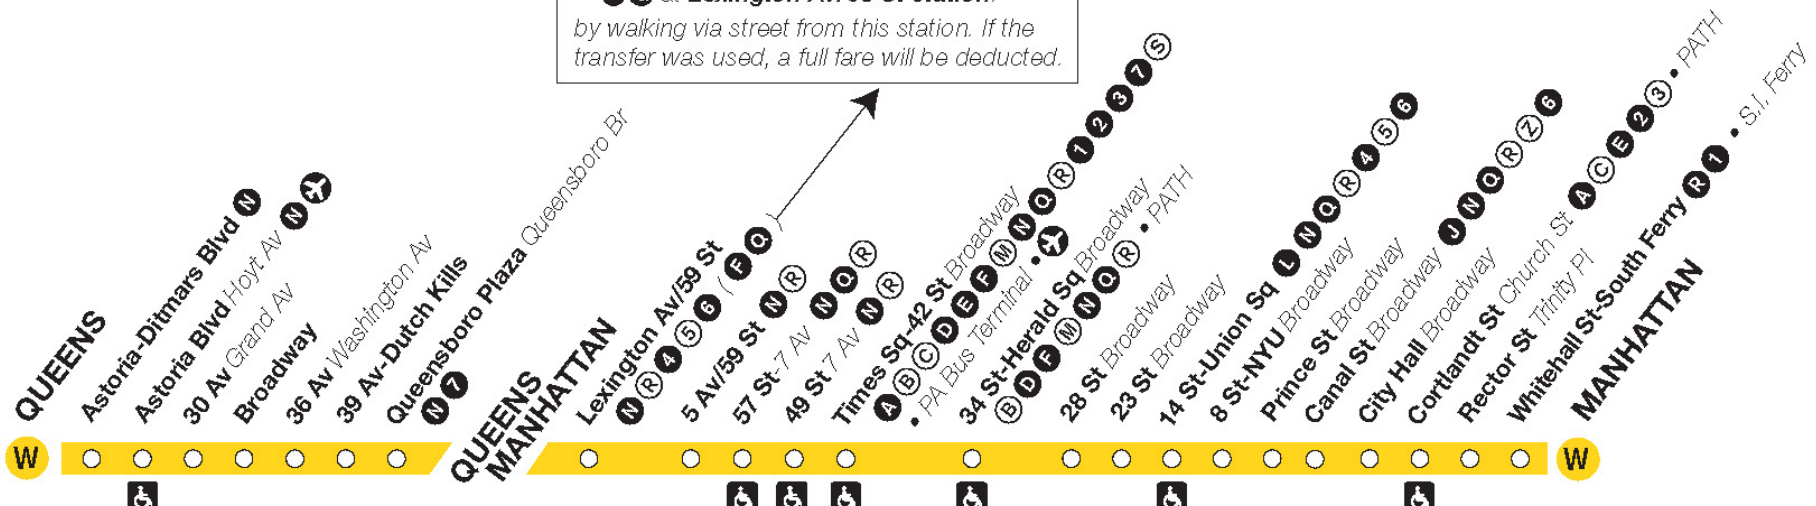

Note: Trips to/from 86 St run via the R line from Whitehall St to 59 St then on then N line to 86 St (Brooklyn).
Bold times denote PM hours.

86 St	Whitehall St-South Ferry	Canal St	34 St-Herald Sq	57 St-7 Av	Queensboro Plaza	Astoria-Ditmars Blvd
-	9:09	9:16	9:28	9:34	9:42	9:53
-	9:20	9:28	9:37	9:43	9:52	10:02
-	9:32	9:40	9:49	9:55	10:04	10:14
-	9:43	9:51	10:00	10:06	10:15	10:25
-	9:52	10:00	10:09	10:15	10:23	10:34
-	10:02	10:10	10:19	10:25	10:33	10:44
-	10:14	10:21	10:30	10:36	10:45	10:55

Note: Trips to/from 86 St run via the R line from Whitehall St to 59 St then on then N line to 86 St (Brooklyn).
Bold times denote PM hours.

W Broadway Local

Using MetroCard only, the single free transfer provided after first swipe can be used at:
FO at **Lexington Av/63 St** station.
 by walking via street from this station. If the transfer was used, a full fare will be deducted.