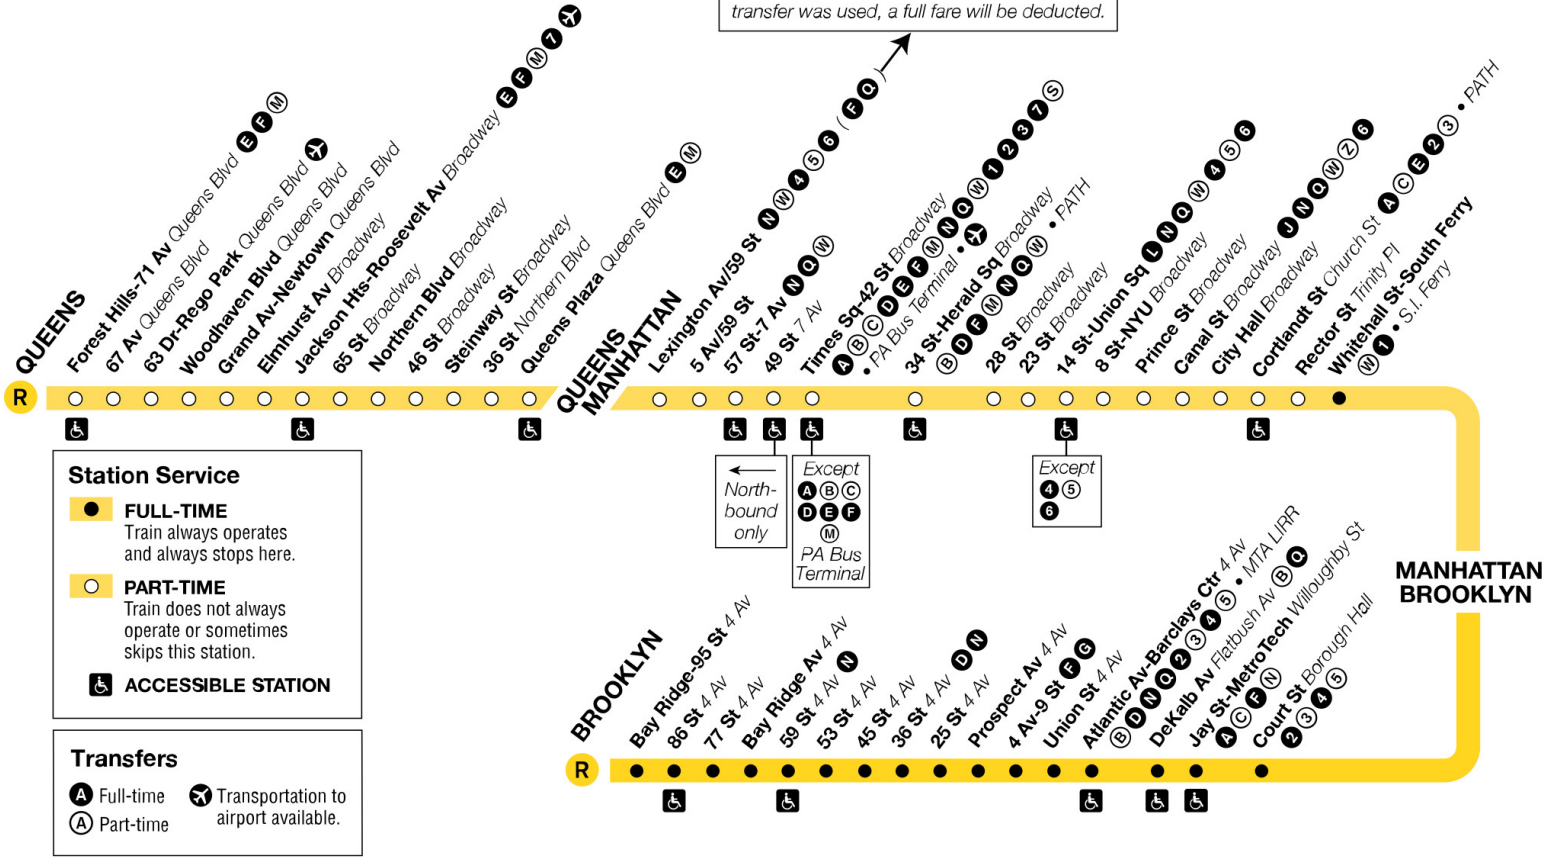

* Trip terminates at 96 St at this time.

Forest Hills-71 Av	Jackson Hts-Roosevelt Av	Queens Plaza	57 St-7 Av	34 St-Herald Sq	Canal St	Whitehall St-South Ferry	Dekalb Av	Atlantic Av-Barclays Ctr	36 St	59 St	Bay Ridge-95 St
8:06	8:15	8:25	8:35	8:40	8:48	8:56	9:03	9:09	9:17	9:22	9:33
8:18	8:27	8:37	8:47	8:52	9:00	9:08	9:15	9:21	9:29	9:34	9:45
8:30	8:39	8:49	8:59	9:04	9:12	9:20	9:27	9:33	9:41	9:46	9:57
8:42	8:51	9:01	9:11	9:16	9:24	9:32	9:39	9:45	9:53	9:58	10:10
8:54	9:03	9:13	9:23	9:28	9:36	9:44	9:51	9:57	10:05	10:10	10:22
9:06	9:15	9:25	9:35	9:40	9:48	9:56	10:03	10:09	10:17	10:22	10:33
9:18	9:27	9:37	9:47	9:52	10:00	10:08	10:15	10:21	10:29	10:34	10:45
9:30	9:39	9:49	9:59	10:04	10:12	10:20	10:27	10:33	10:41	10:46	10:57
9:40	9:50	10:00	10:11	10:16	10:24	10:32	10:39	10:45	10:53	10:58	11:09
9:52	10:02	10:12	10:23	10:28	10:36	10:44	10:51	10:57	11:05	11:10	11:21
10:05	10:14	10:24	10:35	10:40	10:48	10:56	11:03	11:10	11:18	11:23	11:33
10:17	10:26	10:36	10:47	10:52	11:00	11:08	11:15	11:18	11:27	11:32	11:42
10:27	10:37	10:47	10:56	11:01	11:09	11:17	11:24	11:27	11:35	11:40	11:50
10:39	10:49	10:59	11:08	11:13	11:21	11:28	11:35	11:38	11:47	11:52	12:02
-	-	-	-	-	-	11:35	11:42	11:47	11:56	12:01	12:08
-	-	-	-	-	-	11:55	12:02	12:08	12:16	12:21	12:28

* Trip terminates at 96 St at this time.

Bold times denote PM hours.

R Broadway Local

Using MetroCard only, the single free transfer provided after first swipe can be used at:
F **C** at **Lexington Av/63 St** station.
 by walking via street from this station. If the transfer was used, a full fare will be deducted.