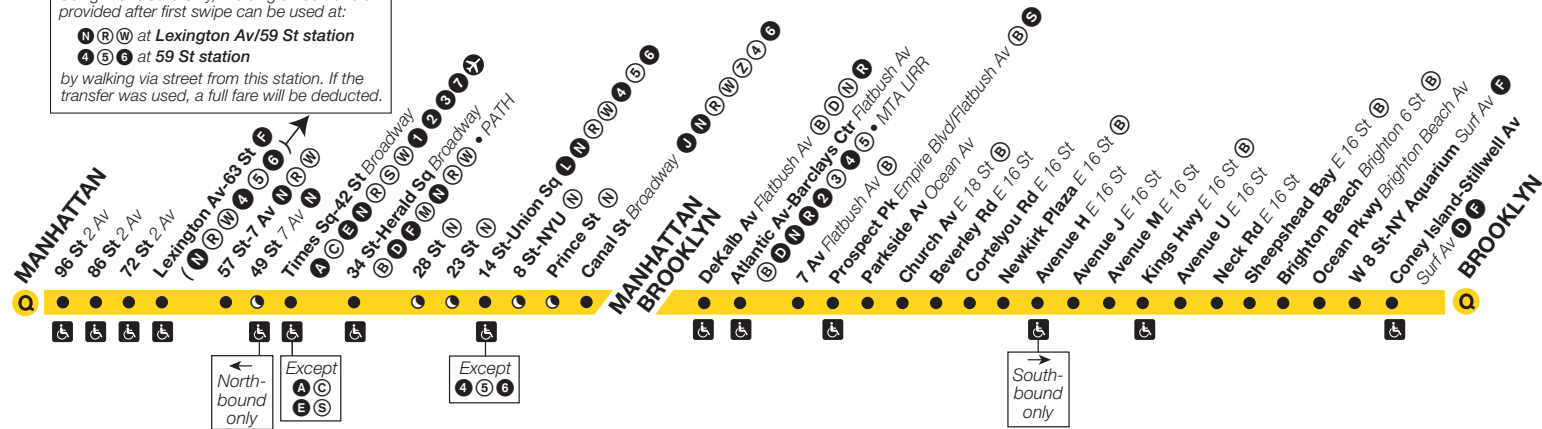

Effective
April 28, 2019

New York City Transit

Subway Timetable

Now: Second Avenue Service

Q trains operate between Coney Island-Stillwell Av, Brooklyn, and 96 St/ Second Av, Manhattan, at all times. In Manhattan, **Q** service operates on Second Av stopping at 96 St, 86 St, 72 St, then Lexington Av/63 St, and 57 St/7 Av. **Q** service runs express on Broadway (except late

In addition to your right to file a complaint with NYC Transit, you have the right to file a Title VI complaint with the U.S. Department of Transportation, Federal Transit Administration, Office of Civil Rights. The regional office is located at One Bowling Green, Room 429, New York, NY 10004-1415.

Q Second Avenue/Broadway Express/Brighton Local

Using MetroCard only, the single free transfer provided after first swipe can be used at:

N R W at Lexington Av/59 St station

4 5 6 at 59 St station

by walking via street from this station. If the transfer was used, a full fare will be deducted.

Station Service

FULL-TIME
Train always operates and always stops here.

LATE-NIGHT SERVICE
Train stops at this station late-night hours only (approx. 12 AM - 6:00 AM).

ACCESSIBLE STATION

Transfers

A Full-time
A Part-time
X Transportation to airport available.