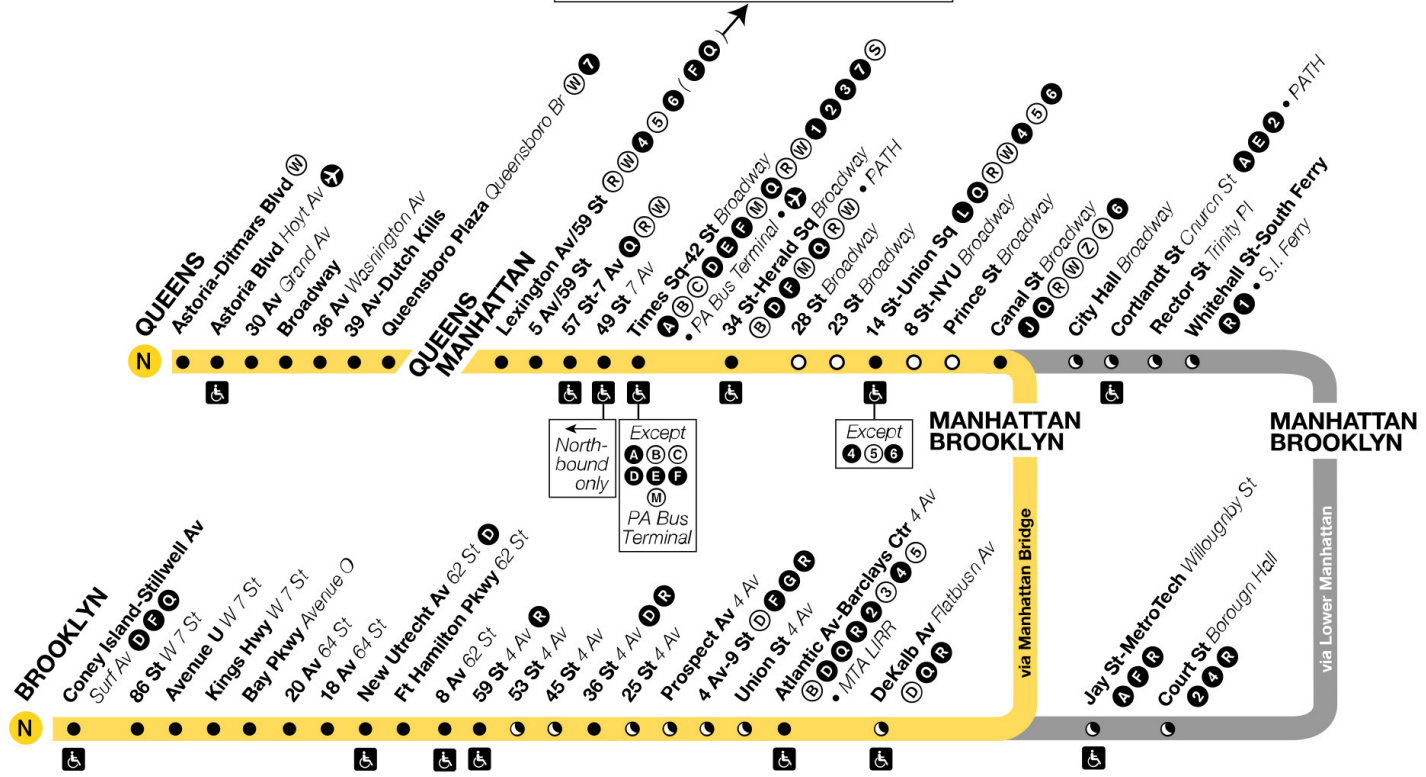

N Broadway Express

Station Service

- **FULL-TIME**
  Train always operates and always stops here.
- **PART-TIME**
  Train does not always operate or sometimes skips this station.
- **LATE-NIGHT SERVICE**
  Train stops at this station late-night hours only (approx. 10 PM - 6:30 AM).
- **LATE-NIGHT SERVICE**
  Train stops at this station late-night hours only (approx. 11 PM - 5:30 AM).

ACCESSIBLE STATION

Transfers

- **A** Full-time
- **A** Part-time
- **T** Transportation to airport available.

Using MetroCard only, the single free transfer provided after first swipe can be used at:
F **O** at Lexington Av/63 St station.
by walking via street from this station. If the transfer was used, a full fare will be deducted.

tr00na22004