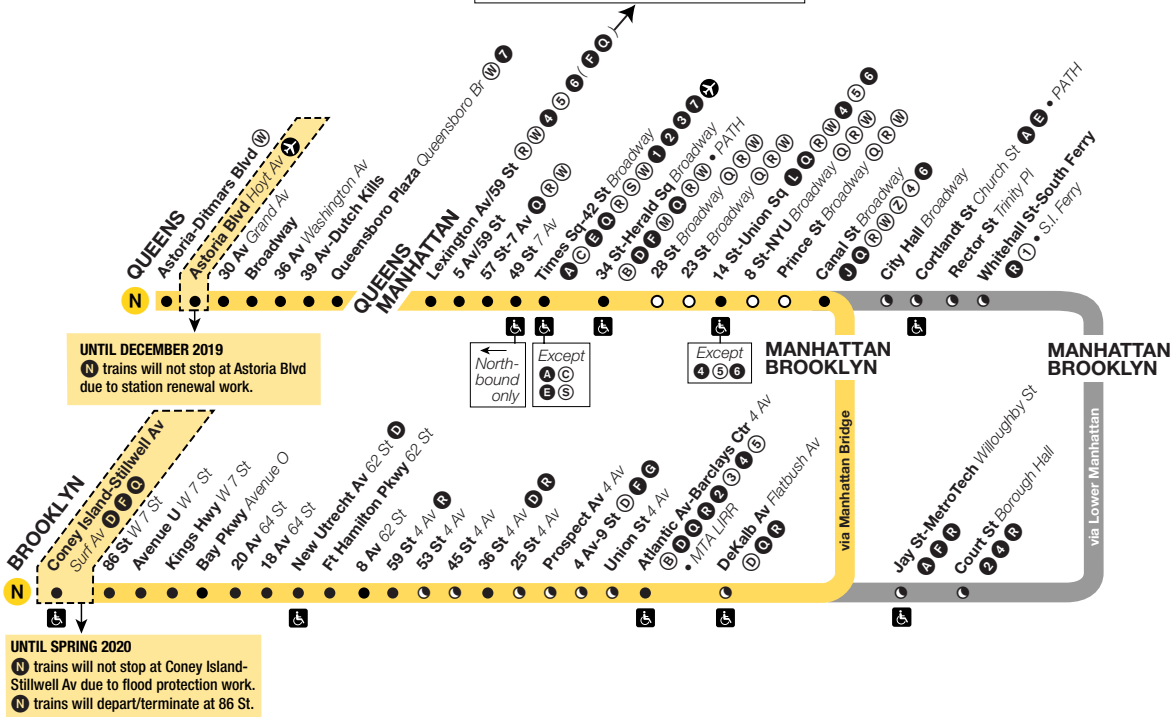

N Broadway Express

Station Service

- FULL-TIME**
Train always operates and always stops here.
- PART-TIME**
Train does not always operate or sometimes skips this station.
- LATE-NIGHT SERVICE**
Train stops at this station late-night hours only (approx. 10 PM - 6:30 AM).
- LATE-NIGHT SERVICE**
Train stops at this station late-night hours only (approx. 11 PM - 5:30 AM).
- ACCESSIBLE STATION**

Transfers

- A** Full-time Transportation to airport available.
- A** Part-time

Using MetroCard only, the single free transfer provided after first swipe can be used at:
F Q at **Lexington Av/63 St** station.
 by walking via street from this station. If the transfer was used, a full fare will be deducted.

Express service 34 St to Canal, via Bridge, bypass Dekalb Av, 4 Av express.

6:27	6:37	6:46	6:59	—	—	—	7:10	7:23	7:41
6:37	6:47	6:56	7:09	—	—	—	7:22	7:35	7:53

Then every 10 minutes until:

8:07	8:17	8:27	8:40	—	—	—	8:51	9:01	9:19
8:15	8:25	8:35	8:50	—	—	—	9:01	9:11	9:29
8:23	8:33	8:43	8:56	—	—	—	9:07	9:19	9:37
8:29	8:39	8:49	9:02	—	—	—	9:13	9:26	9:44
—	—	8:55*	9:06	—	—	—	9:18	9:31	9:49
8:37	8:47	8:57	9:10	—	—	—	9:21	9:34	9:52
8:43	8:53	9:03	9:16	—	—	—	9:27	9:40	9:58
8:53	9:03	9:13	9:26	—	—	—	9:37	9:50	10:08
9:03	9:13	9:23	9:36	—	—	—	9:47	10:00	10:18
9:08	9:18	9:28	9:41	—	—	—	9:52	10:05	10:23
9:14	9:24	9:34	9:48	—	—	—	10:01	10:14	10:32
—	—	9:38*	9:51	—	—	—	10:03	10:18	10:36
9:25	9:35	9:44	9:57	—	—	—	10:11	10:24	10:42
9:35	9:45	9:54	10:07	—	—	—	10:21	10:34	10:52
9:45	9:55	10:05	10:18	—	—	—	10:30	10:43	11:01
9:54	10:04	10:13	10:26	—	—	—	10:37	10:50	11:08
10:03	10:13	10:23	10:36	—	—	—	10:47	11:00	11:18
10:09	10:19	10:29	10:42	—	—	—	10:53	11:06	11:24
10:17	10:27	10:36	10:49	—	—	—	11:01	11:14	11:32
10:26	10:36	10:45	10:58	—	—	—	11:11	11:24	11:42