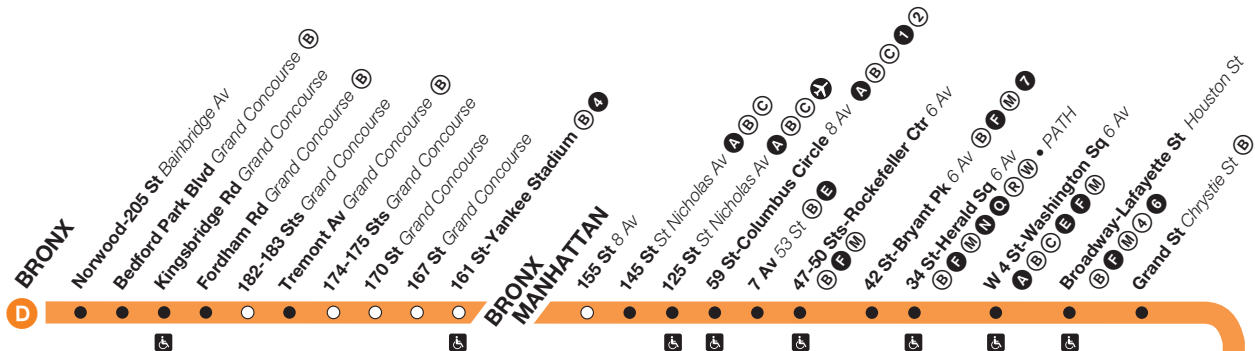

D 6 Av Express