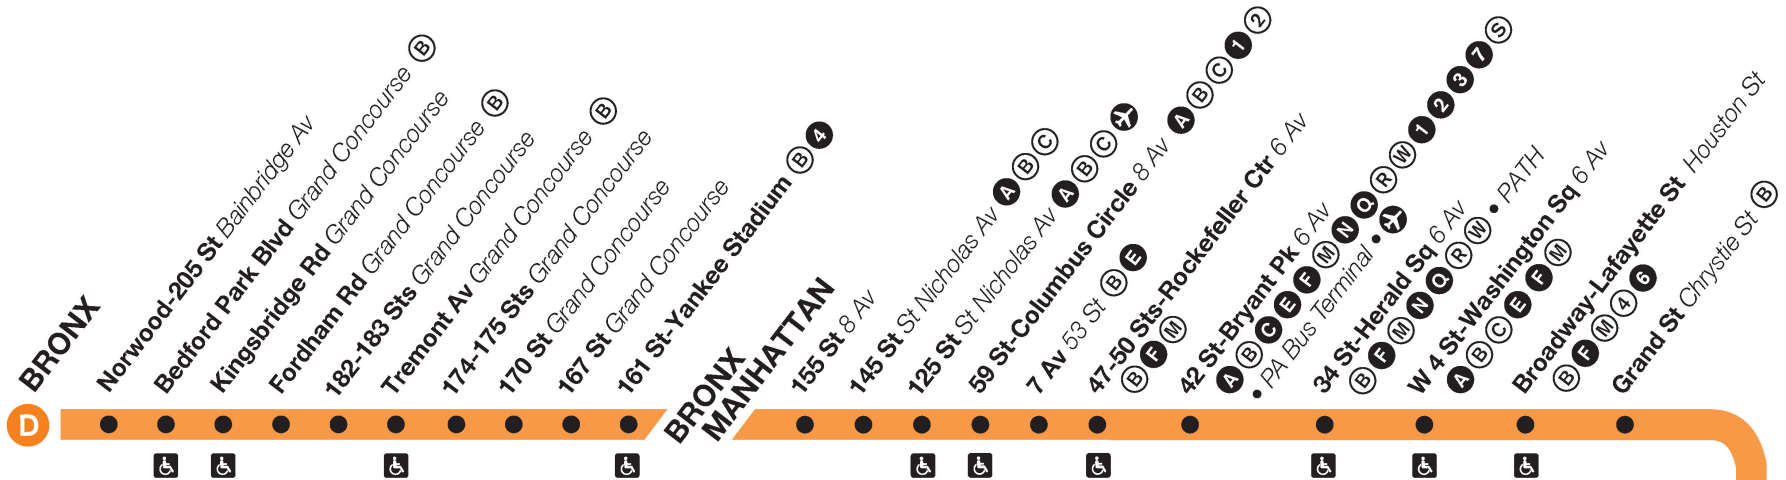

* Trip begins at Broadway-Lafayette St at this time.

BX-X Trip makes express stops between 145 St and Kingsbridge Rd.

BK-L Trip makes local stops in Brooklyn.

Bold times denote PM hours.

	Norwood-20 5 St	Bedford Park Blvd	Tremont Av	145 St	125 St	59 St- Columbus Circle	42 St-Bryant Pk	W 4 St- Wash Sq	Grand St	Atlantic Av- Barclays Ctr	36 St	62 St	Coney Island- Stillwell Av
	10:41	10:43	10:52	11:03	11:07	11:15	11:19	11:24	11:28	11:38	11:44	11:55	12:19
	10:53	10:55	11:04	11:15	11:19	11:27	11:31	11:36	11:40	11:50	11:56	12:07	12:29
	11:05	11:07	11:16	11:27	11:31	11:39	11:43	11:48	11:52	12:02	12:08	12:19	12:39
BK-L	11:16	11:18	11:27	11:38	11:42	11:50	11:54	11:59	12:03	12:14	12:22	12:33	12:52
BK-L	11:28	11:30	11:39	11:50	11:54	12:02	12:06	12:11	12:15	12:26	12:34	12:45	1:04
BK-L	11:41	11:43	11:52	12:03	12:07	12:15	12:19	12:24	12:28	12:40	12:48	12:59	1:19
BK-L	11:53	11:55	12:04	12:15	12:19	12:27	12:31	12:36	12:40	12:51	12:59	1:10	1:31

* Trip begins at Broadway-Lafayette St at this time.

BX-X Trip makes express stops between 145 St and Kingsbridge Rd.

BK-L Trip makes local stops in Brooklyn.

Bold times denote PM hours.

D 6 Av Express

Station Service