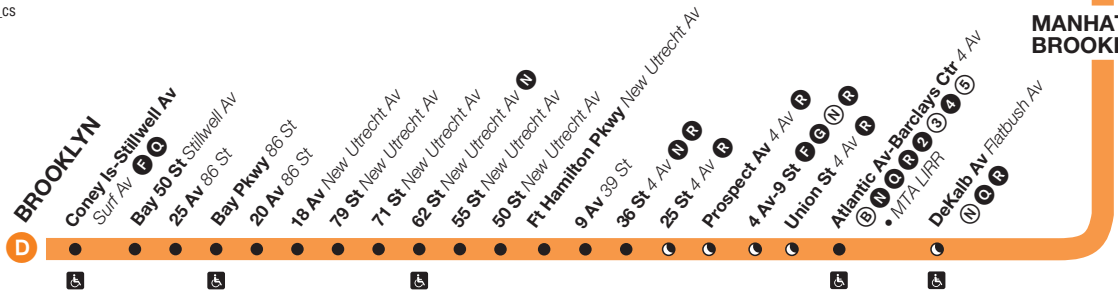

Station Service

- **FULL-TIME** (Black circle): Train always operates and always stops here.
- **PART-TIME** (Orange circle): Train does not always operate or sometimes skips this station.
- **LATE-NIGHT SERVICE** (Black circle with 'L'): Train stops at this station late-night hours only (approx. 10 PM – 6 AM).
- **ACCESSIBLE STATION** (Wheelchair icon): Station is wheelchair accessible.

Transfers

- **A** Full-time
- **A** Part-time
- **Y** Transportation to airport available.

tr00da19289_cs