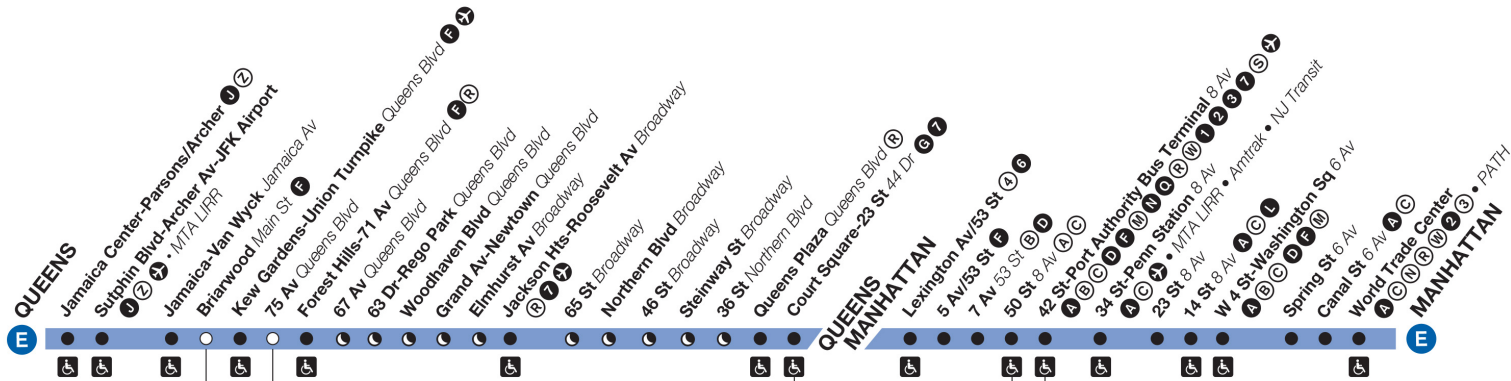

E 8 Av Local

E trains stop at Briarwood and 75 Av as follows:

- During weekday evenings and late nights.
- Saturday and Sunday.

South-bound only
E

South-bound only
A
C
E
only

Station Service

- **FULL-TIME**
  Train always operates and always stops here.
- **PART-TIME**
  Train does not always operate or sometimes skips this station.
- **LATE-NIGHT SERVICE**
  Train stops at this station late-night hours only (approx. 8:30 PM - 6 AM).
- **ACCESSIBLE STATION**

Transfers

- **A** Full-time
- **A** Part-time
- **X** Transportation to airport available.

tr00ea21245