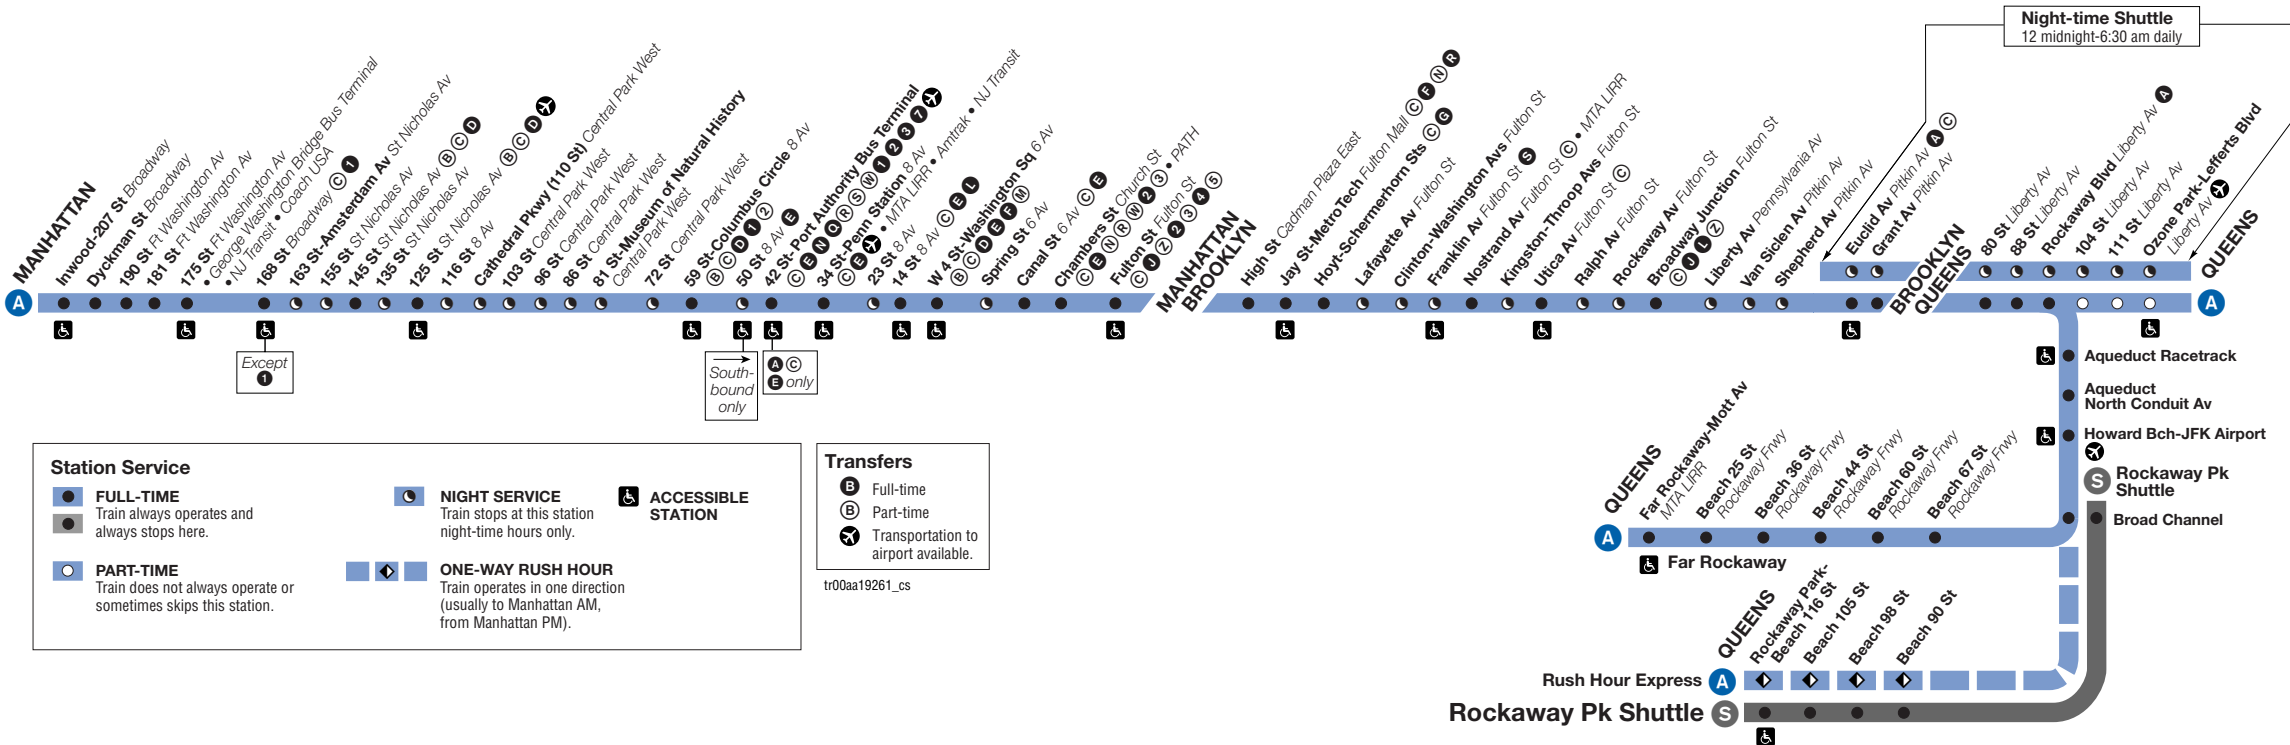

A 8 Avenue Express (with Rockaway Park Shuttle)